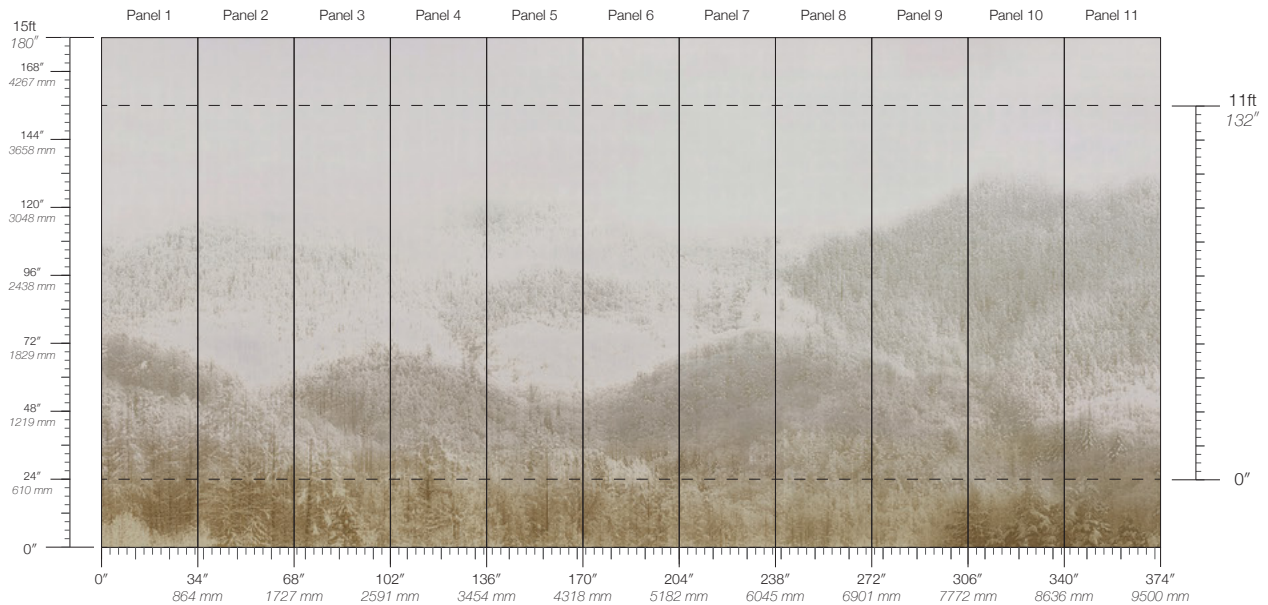

NIGHTFALL

NIMBUS

NIVAL

SPRINGTIDE

Tableau Aspen

Suitable for residential and some commercial projects

COLOR
Aspen

STOCK
Made to order

REPEAT
Non-repeating

CONTACT
sales@calicowallpaper.com
+1 718 243 1705
57 Lispenard Street
New York, NY 10013 USA

ITEM
5201

MINIMUM
1 panel

LEAD TIME
4 weeks to print

CONTENT
Dutch Metal Leaf

MAINTENANCE
Water-based cleanser

ORIGIN
USA

DISCLAIMER
Panel maps represent mural artwork only. Reference the physical sample for color and texture.

PANEL WIDTH
34" / 864 mm trimmed

FLAMMABILITY
ASTM E84 Adhered Class A

DETAILS
Custom options available

PANEL HEIGHT
132" / 3353 mm standard
180" / 4572 mm extended

ENVIRONMENTAL
Formaldehyde Free,
Heavy Metal Free

PRICE
Available upon request