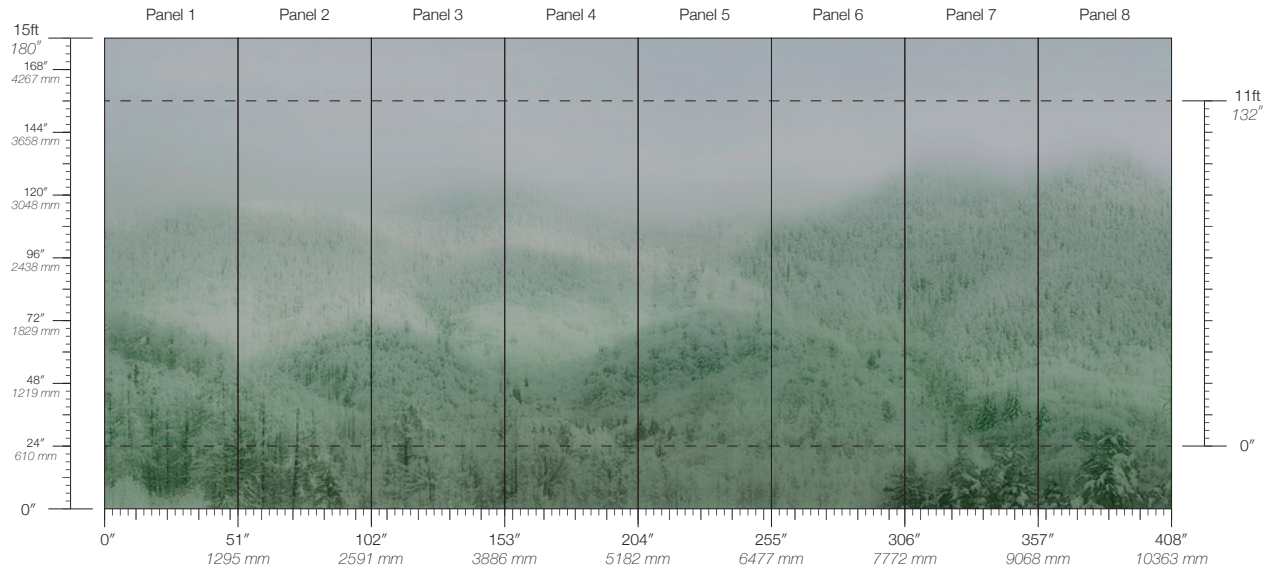

Tableau Springtide

Suitable for residential and commercial projects

COLOR
Springtide

STOCK
Made to order

REPEAT
Non-repeating

CONTACT
sales@calicowallpaper.com
+1 718 243 1705
57 Lispenard Street
New York, NY 10013 USA

ITEM
5216

MINIMUM
1 panel

LEAD TIME
4 weeks to print

CONTENT
Type II Vinyl

MAINTENANCE
Water-based cleanser

ORIGIN
USA

DISCLAIMER
Panel maps represent mural artwork only. Reference the physical sample for color and texture.

PANEL WIDTH
51" / 1295 mm trimmed

FLAMMABILITY
ASTM E84 Adhered Class A

DETAILS
Custom options available

PANEL HEIGHT
132" / 3353 mm standard
180" / 4572 mm extended

ENVIRONMENTAL
Recycled Content, Phthalate Free
Low VOC, HPD Available

PRICE
Available upon request