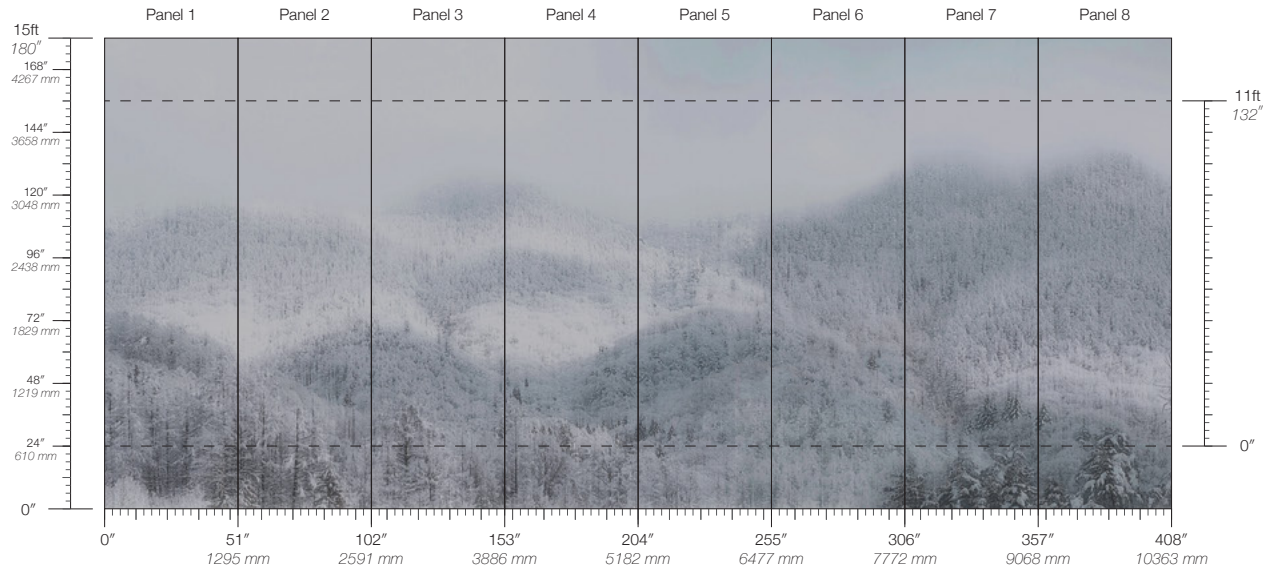

Tableau Nival

Suitable for residential and commercial projects

COLOR
Nival

STOCK
Made to order

REPEAT
Non-repeating

CONTACT
sales@calicowallpaper.com
+1 718 243 1705
57 Lispenard Street
New York, NY 10013 USA

ITEM
5215

MINIMUM
1 panel

LEAD TIME
4 weeks to print

CONTENT
Type II Vinyl

MAINTENANCE
Water-based cleanser

ORIGIN
USA

DISCLAIMER
Panel maps represent mural artwork only. Reference the physical sample for color and texture.

PANEL WIDTH
51" / 1295 mm trimmed

FLAMMABILITY
ASTM E84 Adhered Class A

DETAILS
Custom options available

PANEL HEIGHT
132" / 3353 mm standard
180" / 4572 mm extended

ENVIRONMENTAL
Recycled Content, Phthalate Free
Low VOC, HPD Available

PRICE
Available upon request