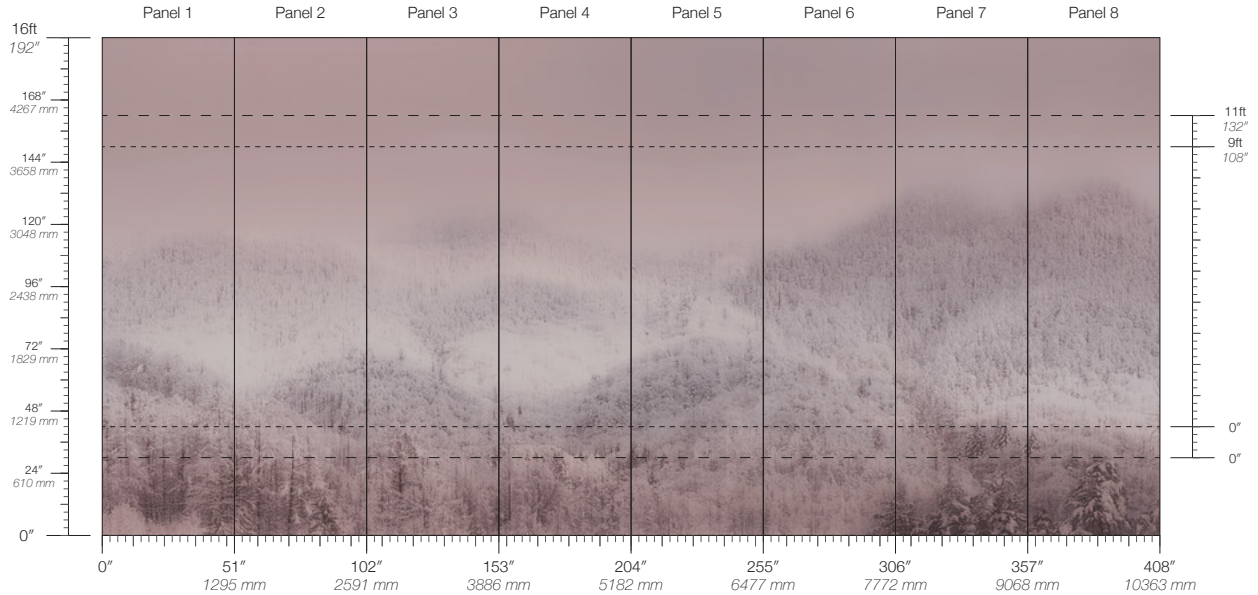

NIGHTFALL

NIMBUS

NIVAL

SPRINGTIDE

Tableau Nebula

Suitable for residential and commercial projects

COLOR Nebula	Non-repeating	Custom options available	Texture
ITEM 5212	STOCK Made to order	MAINTENANCE Water-based cleanser	TESTING ASTM E84 Adhered Class A CAN/ULC-S102
CONTENT Type II Vinyl	LEAD TIME 4 weeks to print	ENVIRONMENTAL EPD & HPD Available Low VOC	EN 15102 Class B, s2 CDPH CA Section 01350
PANEL WIDTH 51" / 1295 mm trimmed	MINIMUM 1 panel	Contributes to LEED v4 11% Recycled Content Phthalate Free	DISCLAIMER Refer to our website to see the full mural artwork. Reference the physical sample for color and texture. Panel maps represent mural artwork only.
PANEL HEIGHT 108" / 2743 mm base 132" / 3353 mm standard 192" / 4877 mm extended	PRICE Available upon request	SPecs Commercial Vinyl Face Non-Woven Backing 13.33 oz/yd ² 457 g/m ²	
REPEAT	ORIGIN USA	Woven Reflective Metallic Surface	
	DETAILS		