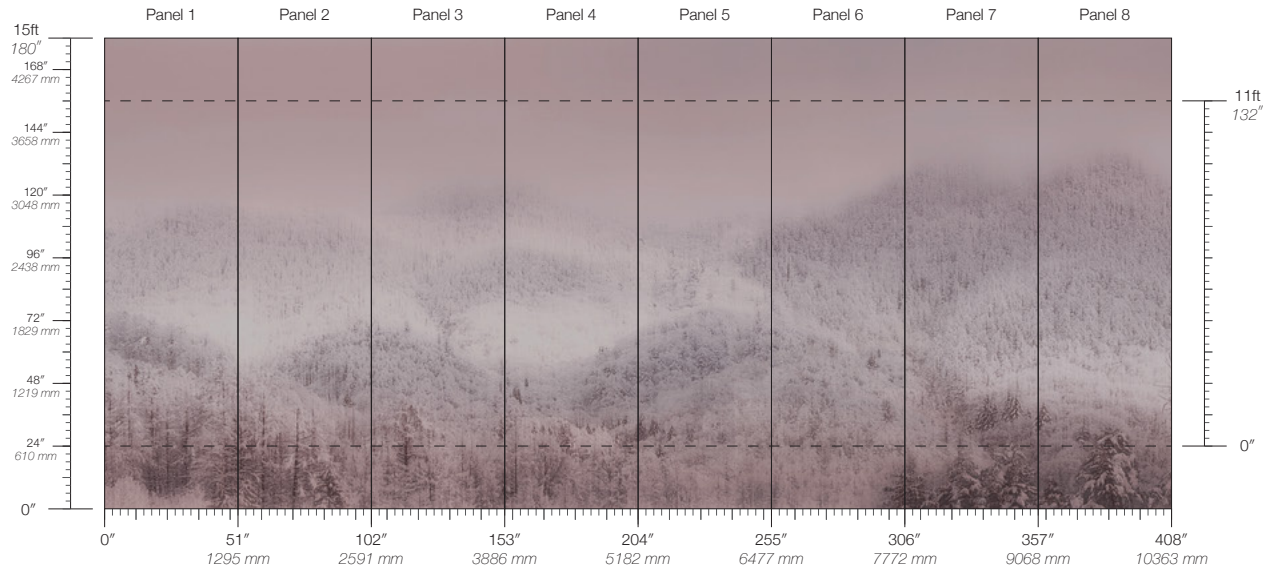

NIGHTFALL

NIMBUS

NIVAL

SPRINGTIDE

Tableau Nebula

Suitable for residential and commercial projects

COLOR
Nebula

STOCK
Made to order

REPEAT
Non-repeating

CONTACT
sales@calicowallpaper.com
+1 718 243 1705
57 Lispenard Street
New York, NY 10013 USA

ITEM
5212

MINIMUM
1 panel

LEAD TIME
4 weeks to print

CONTENT
Type II Vinyl

MAINTENANCE
Water-based cleanser

ORIGIN
USA

DISCLAIMER
Panel maps represent mural artwork only. Reference the physical sample for color and texture.

PANEL WIDTH
51" / 1295 mm trimmed

FLAMMABILITY
ASTM E84 Adhered Class A

DETAILS
Custom options available

PANEL HEIGHT
132" / 3353 mm standard
180" / 4572 mm extended

ENVIRONMENTAL
Recycled Content, Phthalate Free
Low VOC, HPD Available

PRICE
Available upon request