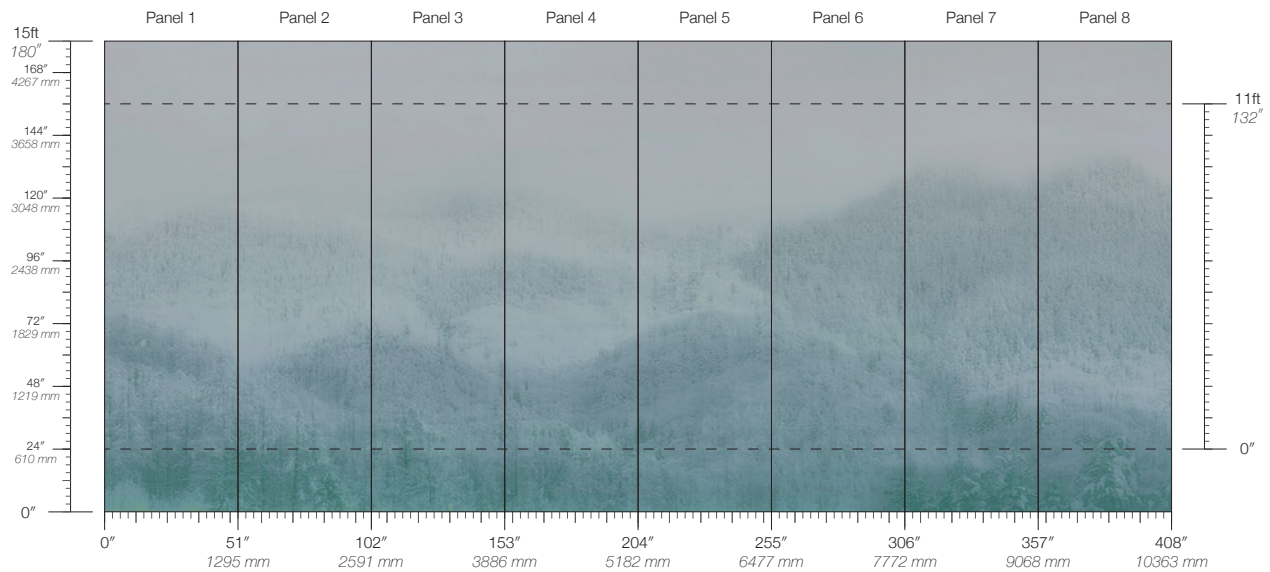

Tableau Awash

Suitable for residential and commercial projects

COLOR
Awash

STOCK
Made to order

REPEAT
Non-repeating

CONTACT
sales@calicowallpaper.com
+1 718 243 1705
57 Lispenard Street
New York, NY 10013 USA

ITEM
5211

MINIMUM
1 panel

LEAD TIME
4 weeks to print

CONTENT
Type II Vinyl

MAINTENANCE
Water-based cleanser

ORIGIN
USA

DISCLAIMER
Panel maps represent mural artwork only. Reference the physical sample for color and texture.

PANEL WIDTH
51" / 1295 mm trimmed

FLAMMABILITY
ASTM E84 Adhered Class A

DETAILS
Custom options available

PANEL HEIGHT
132" / 3353 mm standard
180" / 4572 mm extended

ENVIRONMENTAL
Recycled Content, Phthalate Free
Low VOC, HPD Available

PRICE
Available upon request