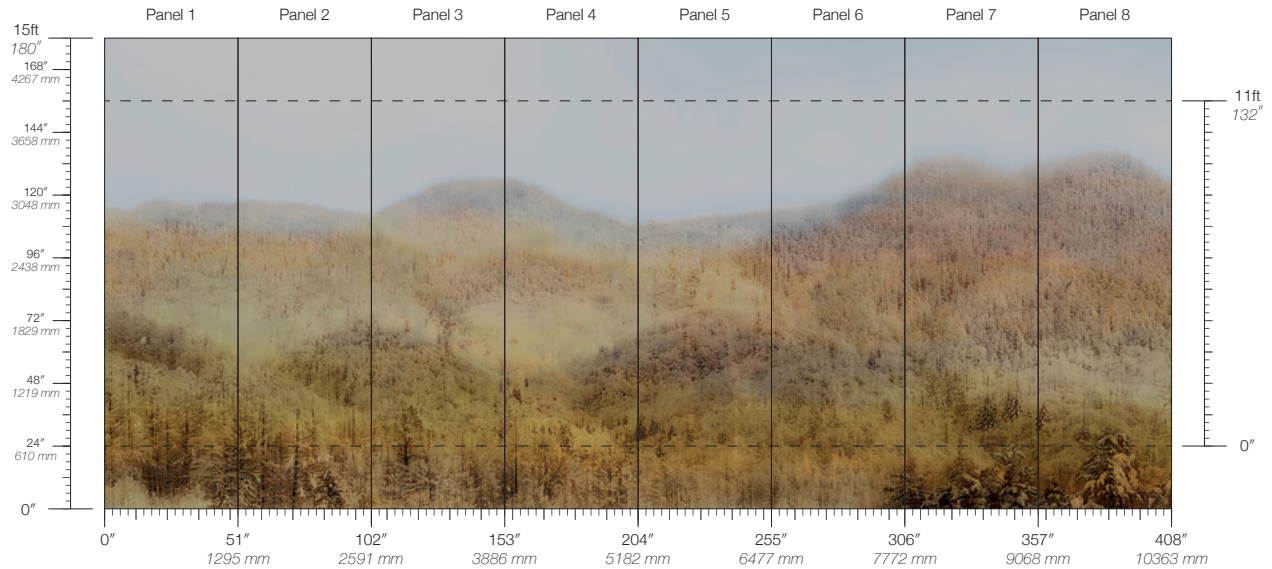

NIGHTFALL

NIMBUS

NIVAL

SPRINGTIDE

Tableau Auburn

Suitable for residential and commercial projects

COLOR
Auburn

STOCK
Made to order

REPEAT
Non-repeating

CONTACT
sales@calicowallpaper.com
+1 718 243 1705
57 Lispenard Street
New York, NY 10013 USA

ITEM
5210

MINIMUM
1 panel

LEAD TIME
4 weeks to print

CONTENT
Type II Vinyl

MAINTENANCE
Water-based cleanser

ORIGIN
USA

DISCLAIMER
Panel maps represent mural artwork only. Reference the physical sample for color and texture.

PANEL WIDTH
51" / 1295 mm trimmed

FLAMMABILITY
ASTM E84 Adhered Class A

DETAILS
Custom options available

PANEL HEIGHT
132" / 3353 mm standard
180" / 4572 mm extended

ENVIRONMENTAL
Recycled Content, Phthalate Free
Low VOC, HPD Available

PRICE
Available upon request