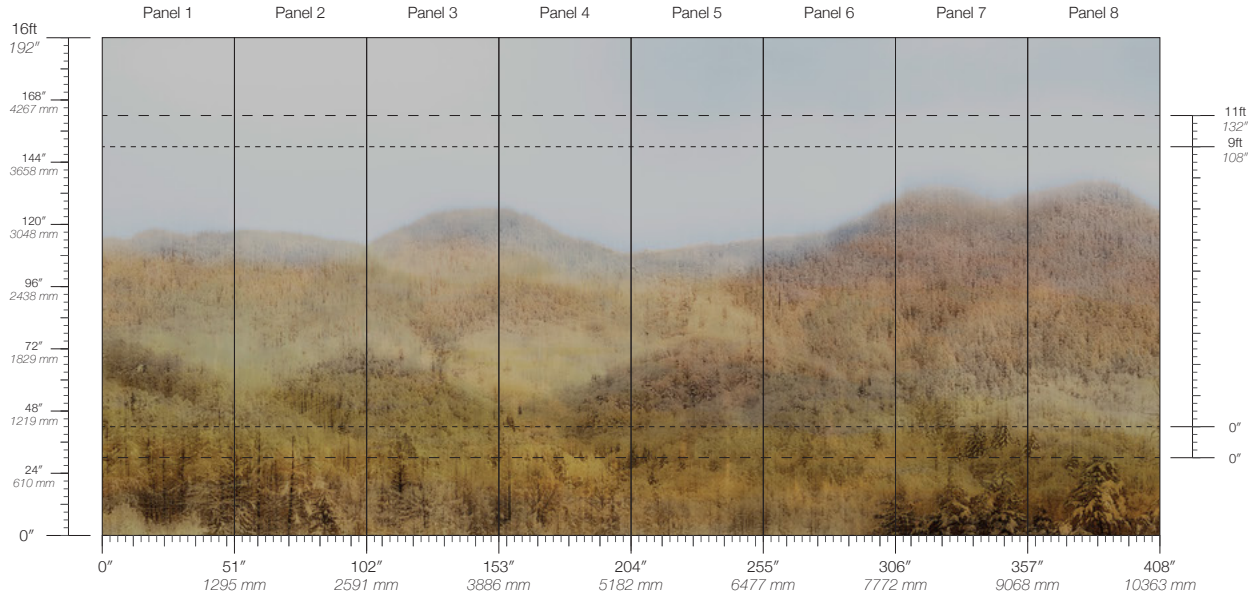

NIGHTFALL

NIMBUS

NIVAL

SPRINGTIDE

Tableau Auburn

Suitable for residential and commercial projects

COLOR Auburn	Non-repeating	Custom options available	Texture
ITEM 5210	STOCK Made to order	MAINTENANCE Water-based cleanser	TESTING ASTM E84 Adhered Class A CAN/ULC-S102
CONTENT Type II Vinyl	LEAD TIME 4 weeks to print	ENVIRONMENTAL EPD & HPD Available Low VOC	EN 15102 Class B, s2 CDPH CA Section 01350
PANEL WIDTH 51" / 1295 mm trimmed	MINIMUM 1 panel	Contributes to LEED v4 11% Recycled Content Phthalate Free	DISCLAIMER Refer to our website to see the full mural artwork. Reference the physical sample for color and texture. Panel maps represent mural artwork only.
PANEL HEIGHT 108" / 2743 mm base 132" / 3353 mm standard 192" / 4877 mm extended	PRICE Available upon request	SPecs Commercial Vinyl Face Non-Woven Backing 13.33 oz/yd ² 457 g/m ²	
REPEAT	ORIGIN USA	Woven Reflective Metallic Surface	
	DETAILS		