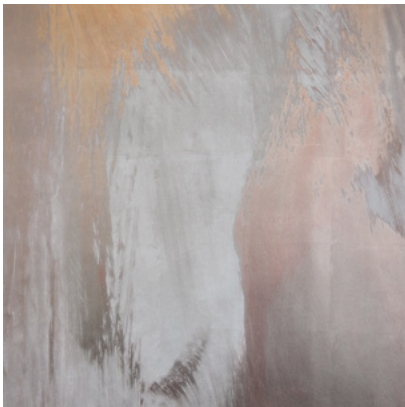

# SYMPHONY

Tear Sheet

Symphony is a composition of color fields that suspends color and light in a harmonious balance.

ALTO

HYMN

MELODY

OCTAVE

PRELUDE