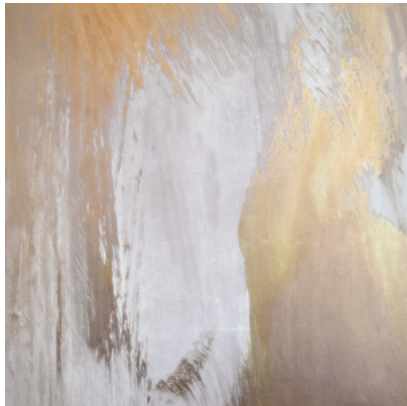

Symphony is a composition of color fields that suspends color and light in a harmonious balance.

VERSE