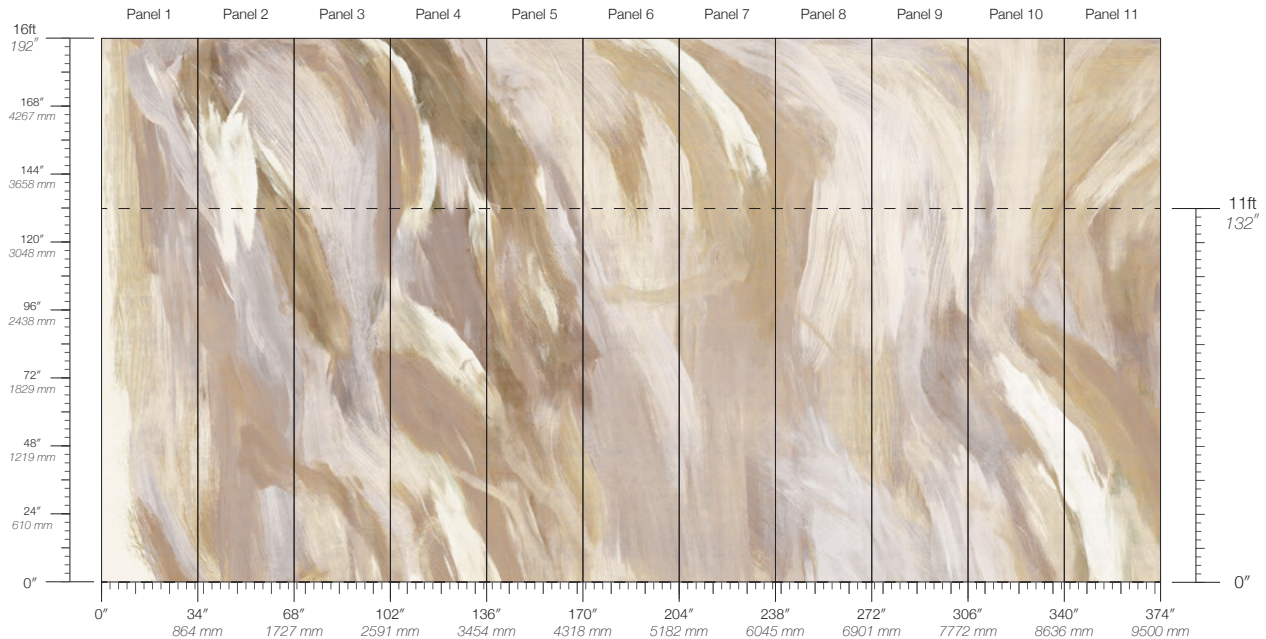

# SYMPHONY

Tear Sheet

Symphony is a composition of color fields that suspends color and light in a harmonious balance.

ALTO

HYMN

MELODY

OCTAVE

PRELUDE

TEMPO

VERSE

VIBRATO

# Symphony Verse

Suitable for residential and some commercial projects

**COLOR**  
Verse

**ITEM**  
5707

**CONTENT**  
Dutch Metal Leaf

**PANEL WIDTH**  
34" / 864 mm trimmed

**PANEL HEIGHT**  
132" / 3353 mm standard  
192" / 4877 mm extended