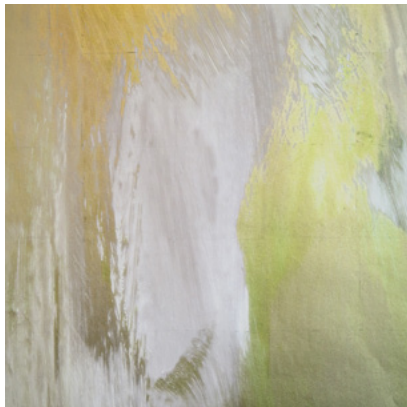

# SYMPHONY

Tear Sheet

Symphony is a composition of color fields that suspends color and light in a harmonious balance.

ALTO

HYMN

MELODY

OCTAVE

PRELUDE