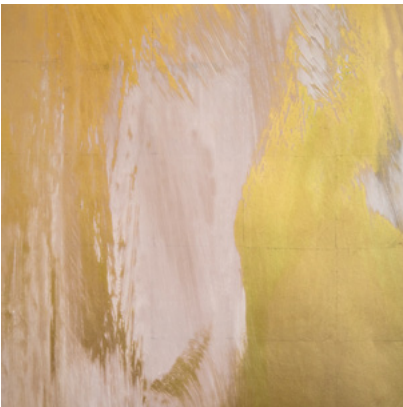

# SYMPHONY

Tear Sheet

Symphony is a composition of color fields that suspends color and light in a harmonious balance.

ALTO

HYMN

MELODY

OCTAVE

PRELUDE