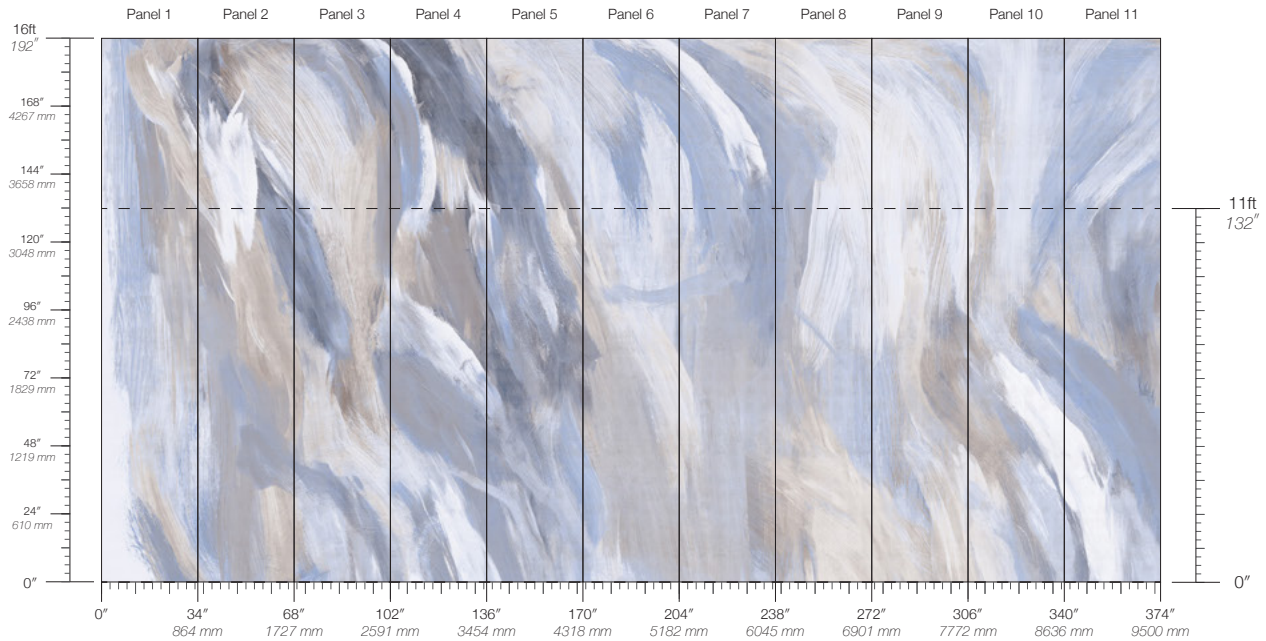

# SYMPHONY

Tear Sheet

Symphony is a composition of color fields that suspends color and light in a harmonious balance.

ALTO

HYMN

MELODY

OCTAVE

PRELUDE

TEMPO

VERSE

VIBRATO

# Symphony Prelude

Suitable for residential and some commercial projects

**COLOR**  
Prelude

**ITEM**  
5705

**CONTENT**  
Dutch Metal Leaf

**PANEL WIDTH**  
34" / 864 mm trimmed

**PANEL HEIGHT**  
132" / 3353 mm standard  
192" / 4877 mm extended