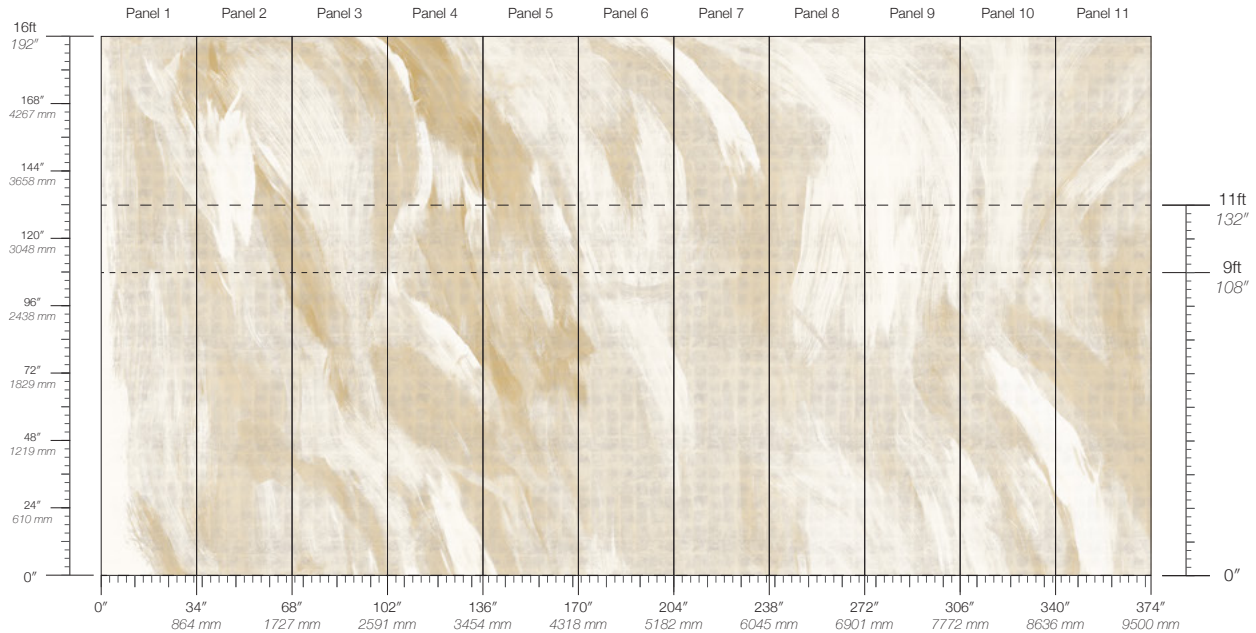

Symphony Octave

Suitable for residential and some commercial projects

COLOR

Octave

ITEM

5704

CONTENT

Dutch Metal Leaf

PANEL WIDTH

34" / 864 mm trimmed

PANEL HEIGHT

108" / 2743 mm base
132" / 3353 mm standard
192" / 4877 mm extended

REPEAT

Non-repeating

STOCK

Made to order

LEAD TIME

4 weeks to print

MINIMUM

1 panel

PRICE

Available upon request

ORIGIN

USA

DETAILS

Custom options available

MAINTENANCE

Water-based cleanser

ENVIRONMENTAL

Formaldehyde Free
Heavy Metal Free
PVC Free

SPECS

Paper-Backed Metal Leaf
7.2 oz/yd²
244 g/m²
Smooth Metallic Surface with
Hand-Applied Leaf

TESTING

ASTM E84 Adhered Class A
EN 15102 Class D-s3 / d2

DISCLAIMER

Refer to our website to see the full mural artwork. Reference the physical sample for color and texture. Panel maps represent mural artwork only.