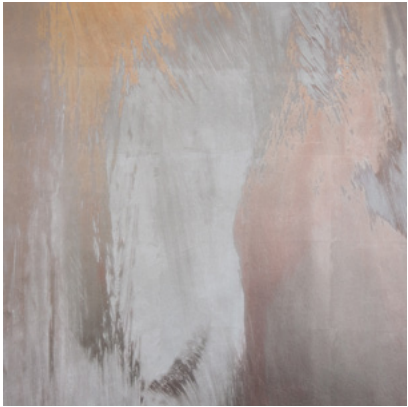

Calico

SYMPHONY

Tear Sheet

Symphony is a composition of color fields that suspends color and light in a harmonious balance.

ALTO

HYMN

MELODY

OCTAVE

PRELUDE

TEMPO

VERSE

VIBRATO

Symphony Melody

Suitable for residential and some commercial projects

COLOR
Melody

STOCK
Made to order