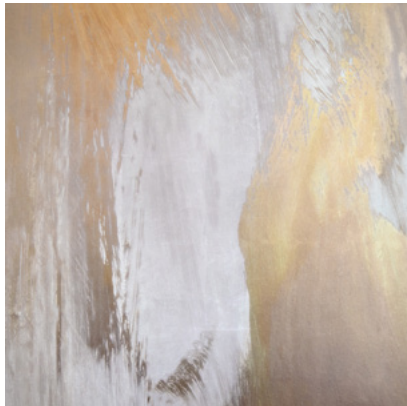

Calico

SYMPHONY

Tear Sheet

Symphony is a composition of color fields that suspends color and light in a harmonious balance.

ALTO

HYMN

MELODY

OCTAVE

PRELUDE

TEMPO

VERSE

VIBRATO

Symphony Melody

Suitable for residential and some commercial projects

COLOR
Melody

STOCK
Made to order