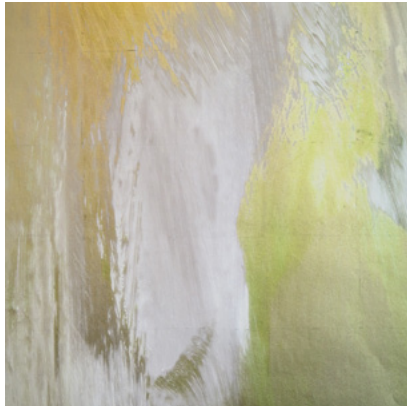

Calico

SYMPHONY

Tear Sheet

Symphony is a composition of color fields that suspends color and light in a harmonious balance.

ALTO

HYMN

MELODY

OCTAVE

PRELUDE

TEMPO

VERSE

VIBRATO

Symphony Melody

Suitable for residential and some commercial projects

COLOR
Melody

STOCK
Made to order

ORIGIN
USA

DISCLAIMER
Panel maps represent mural artwork only. Reference the physical sample for color and texture.

PANEL WIDTH
34" / 864 mm trimmed

FLAMMABILITY
ASTM E84 Adhered Class A

DETAILS
Custom options available