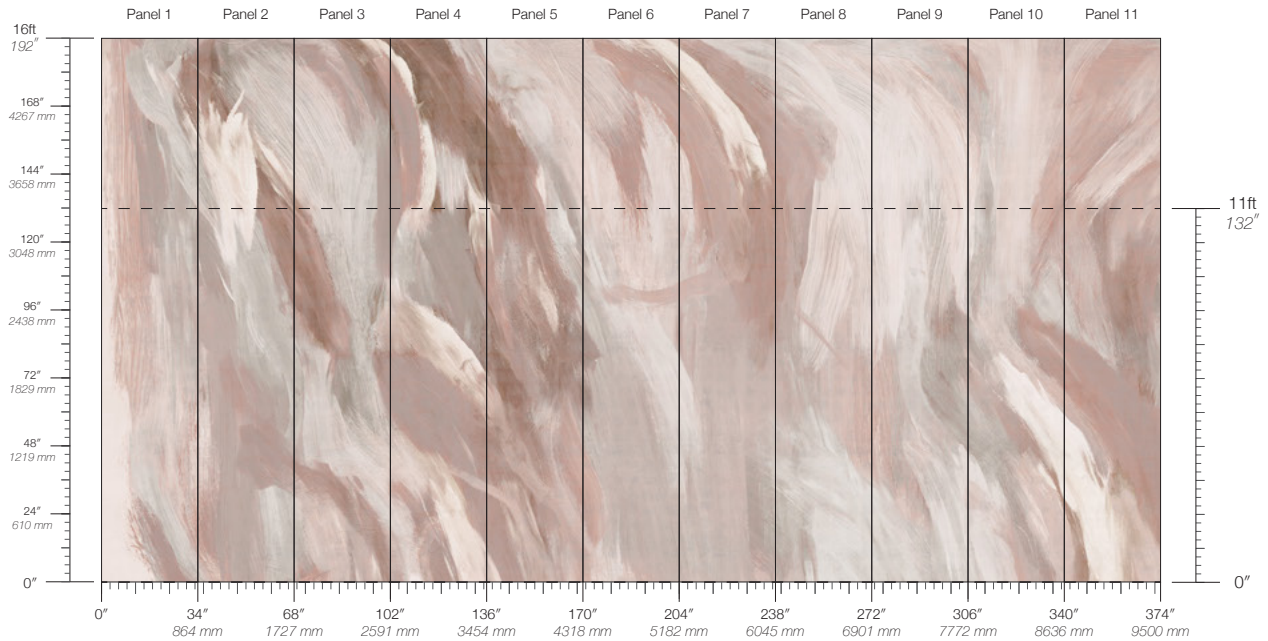

Symphony Melody

Suitable for residential and some commercial projects

COLOR
Melody

STOCK
Made to order

REPEAT
Non-repeating

CONTACT
sales@calicowallpaper.com
+1 718 243 1705
57 Lispenard Street
New York, NY 10013 USA

ITEM
5703

MINIMUM
1 panel

LEAD TIME
4 weeks to print

CONTENT
Dutch Metal Leaf

MAINTENANCE
Water-based cleanser

ORIGIN
USA

DISCLAIMER
Panel maps represent mural artwork only. Reference the physical sample for color and texture.

PANEL WIDTH
34" / 864 mm trimmed

FLAMMABILITY
ASTM E84 Adhered Class A

DETAILS
Custom options available

PANEL HEIGHT
132" / 3353 mm standard
192" / 4877 mm extended

ENVIRONMENTAL
Formaldehyde Free,
Heavy Metal Free

PRICE
Available upon request