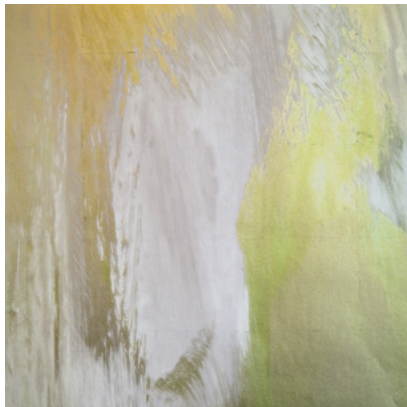

Calico

SYMPHONY

Tear Sheet

Symphony is a composition of color fields that suspends color and light in a harmonious balance.

ALTO

HYMN

MELODY

OCTAVE

PRELUDE

TEMPO

VERSE

VIBRATO

Symphony Hymn

Suitable for residential and some commercial projects

COLOR
Hymn

STOCK
Made to order