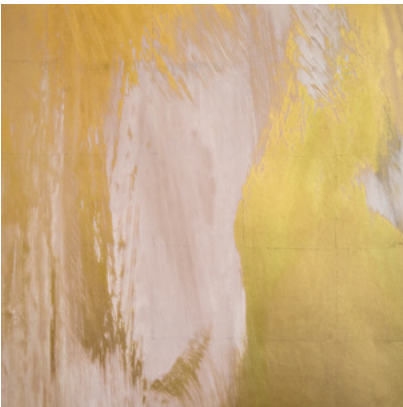

Calico

SYMPHONY

Tear Sheet

Symphony is a composition of color fields that suspends color and light in a harmonious balance.

ALTO

HYMN

MELODY

OCTAVE

PRELUDE

TEMPO

VERSE

VIBRATO

Symphony Hymn

Suitable for residential and some commercial projects

COLOR
Hymn

STOCK
Made to order

ORIGIN
USA

DISCLAIMER
Panel maps represent mural artwork only. Reference the physical sample for color and texture.

PANEL WIDTH
34" / 864 mm trimmed

FLAMMABILITY
ASTM E84 Adhered Class A

DETAILS
Custom options available