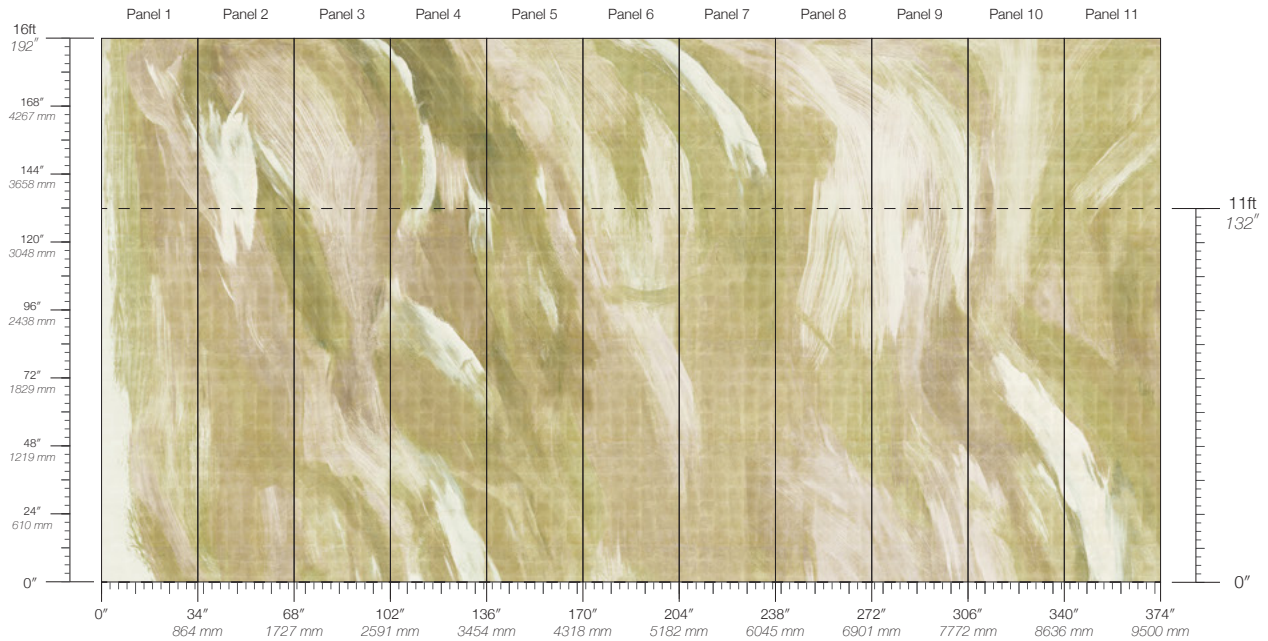

Symphony Hymn

Suitable for residential and some commercial projects

COLOR
Hymn

STOCK
Made to order

REPEAT
Non-repeating

CONTACT
sales@calicowallpaper.com
+1 718 243 1705
57 Lispenard Street
New York, NY 10013 USA

ITEM
5702

MINIMUM
1 panel

LEAD TIME
4 weeks to print

CONTENT
Dutch Metal Leaf

MAINTENANCE
Water-based cleanser

ORIGIN
USA

DISCLAIMER
Panel maps represent mural artwork only. Reference the physical sample for color and texture.

PANEL WIDTH
34" / 864 mm trimmed

FLAMMABILITY
ASTM E84 Adhered Class A

DETAILS
Custom options available

PANEL HEIGHT
132" / 3353 mm standard
192" / 4877 mm extended

ENVIRONMENTAL
Formaldehyde Free,
Heavy Metal Free

PRICE
Available upon request