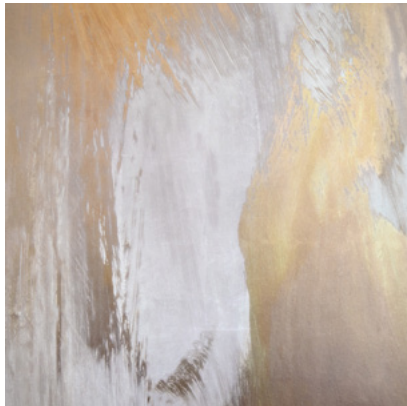

Calico

SYMPHONY

Tear Sheet

Symphony is a composition of color fields that suspends color and light in a harmonious balance.

ALTO

HYMN

MELODY

OCTAVE

PRELUDE

TEMPO

VERSE

VIBRATO

Symphony Hymn

Suitable for residential and some commercial projects

COLOR
Hymn

STOCK
Made to order