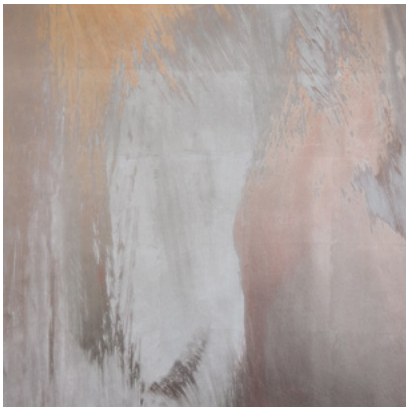

Calico

SYMPHONY

Tear Sheet

Symphony is a composition of color fields that suspends color and light in a harmonious balance.

ALTO

HYMN

MELODY

OCTAVE

PRELUDE

TEMPO

VERSE

VIBRATO

Symphony Hymn

Suitable for residential and some commercial projects

COLOR
Hymn

STOCK
Made to order