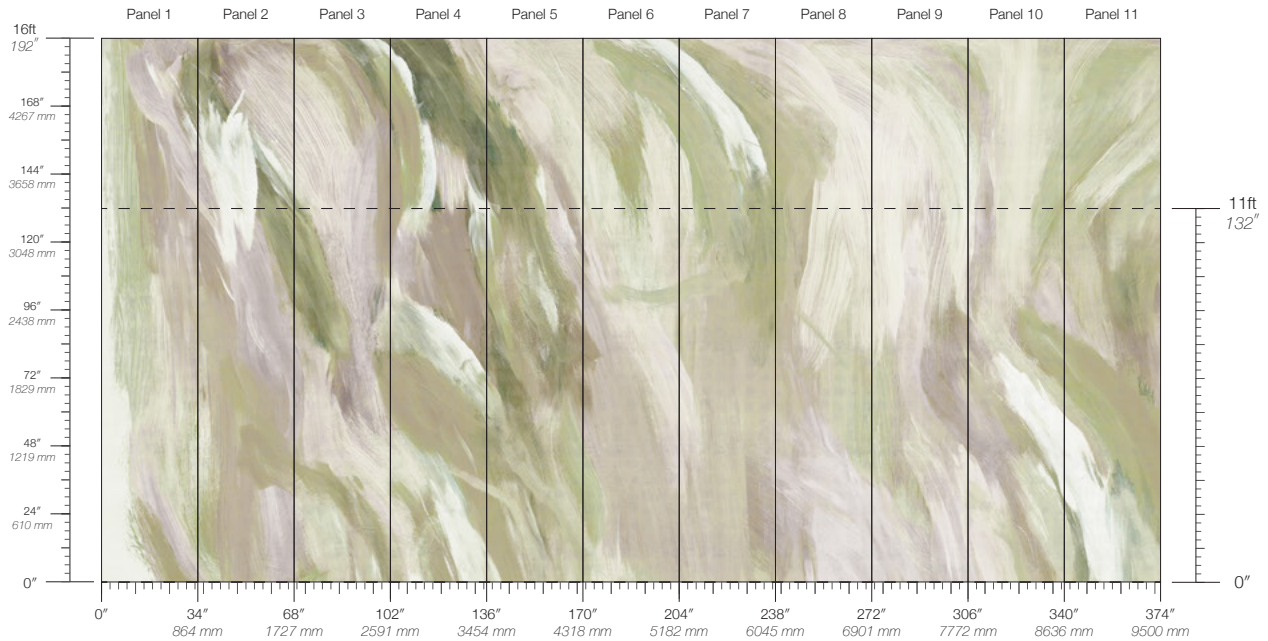

Symphony Alto

Suitable for residential and some commercial projects

COLOR

Alto

STOCK

Made to order

REPEAT

Non-repeating

CONTACT

sales@calicowallpaper.com
+1 718 243 1705
57 Lispenard Street
New York, NY 10013 USA

ITEM

5701

MINIMUM

1 panel

LEAD TIME

4 weeks to print

CONTENT

Dutch Metal Leaf

MAINTENANCE

Water-based cleanser

ORIGIN

USA

DISCLAIMER

Panel maps represent mural artwork only. Reference the physical sample for color and texture.

PANEL WIDTH

34" / 864 mm trimmed

FLAMMABILITY

ASTM E84 Adhered Class A

DETAILS

Custom options available

PANEL HEIGHT

132" / 3353 mm standard
192" / 4877 mm extended

ENVIRONMENTAL

Formaldehyde Free,
Heavy Metal Free

PRICE

Available upon request