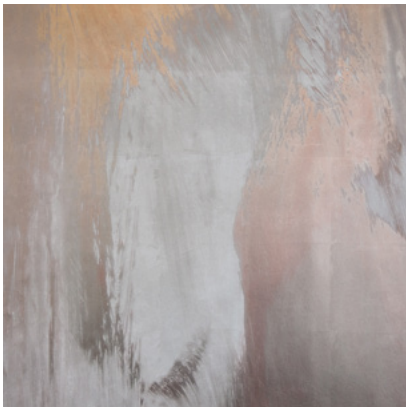

# SYMPHONY

Tear Sheet

Symphony is a composition of color fields that suspends color and light in a harmonious balance.

ALTO

HYMN

MELODY

OCTAVE

PRELUDE