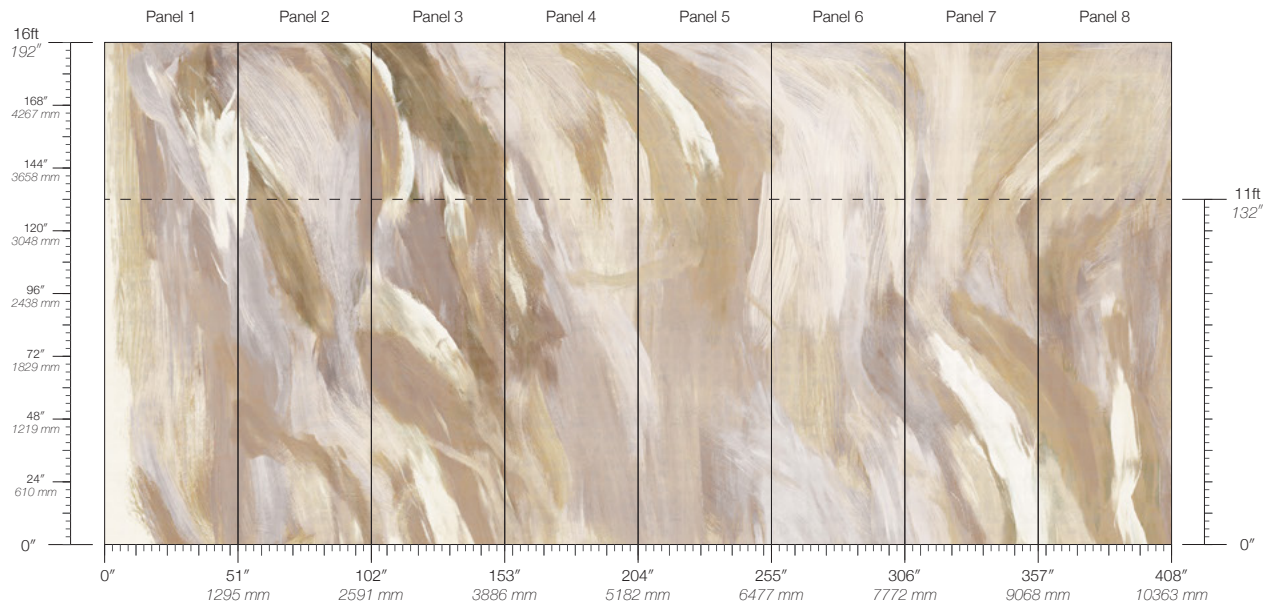

# SYMPHONY

Tear Sheet

Symphony is a composition of color fields that suspends color and light in a harmonious balance.

ALTO

HYMN

MELODY

OCTAVE

PRELUDE

# Symphony Verse

Suitable for residential and commercial projects

**COLOR**  
Verse

**ITEM**  
5715

**CONTENT**  
Type II Vinyl

**PANEL WIDTH**  
51" / 1295 mm trimmed

**PANEL HEIGHT**  
132" / 3353 mm standard  
192" / 4877 mm extended