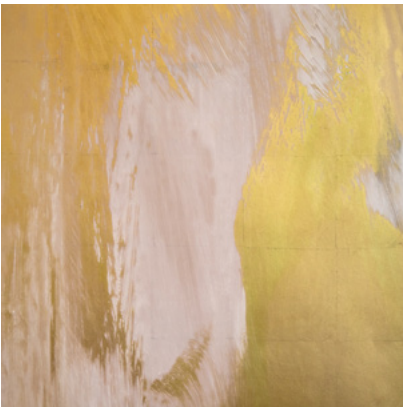

# SYMPHONY

Tear Sheet

Symphony is a composition of color fields that suspends color and light in a harmonious balance.

ALTO

HYMN

MELODY

OCTAVE

PRELUDE

**REPEAT**  
Non-repeating

**STOCK**  
Made to order

**LEAD TIME**  
4 weeks to print

**MINIMUM**  
1 panel

**PRICE**  
Available upon request

**ORIGIN**  
USA

**DETAILS**  
Custom options available

**ENVIRONMENTAL**  
Recycled Content  
Phthalate Free  
Low VOC  
HPD Available