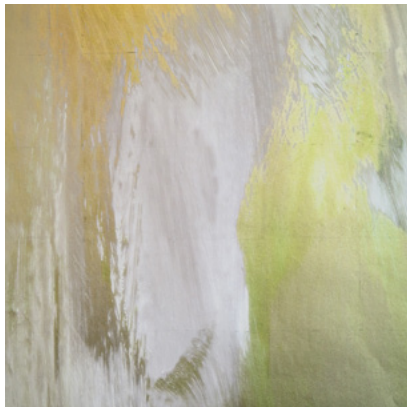

# SYMPHONY

Tear Sheet

Symphony is a composition of color fields that suspends color and light in a harmonious balance.

ALTO

HYMN

MELODY

OCTAVE

PRELUDE

**REPEAT**  
Non-repeating

**STOCK**  
Made to order

**LEAD TIME**  
4 weeks to print

**MINIMUM**  
1 panel

**PRICE**  
Available upon request

**ORIGIN**  
USA

**DETAILS**  
Custom options available

**ENVIRONMENTAL**  
Recycled Content  
Phthalate Free  
Low VOC  
HPD Available