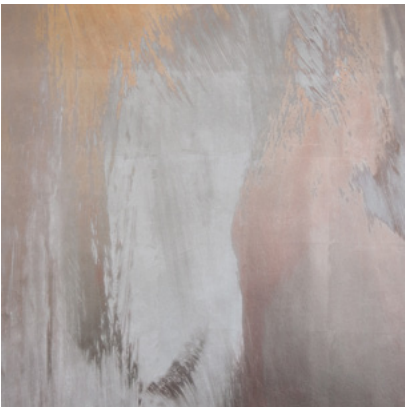

# SYMPHONY

Tear Sheet

Symphony is a composition of color fields that suspends color and light in a harmonious balance.

ALTO

HYMN

MELODY

OCTAVE

PRELUDE