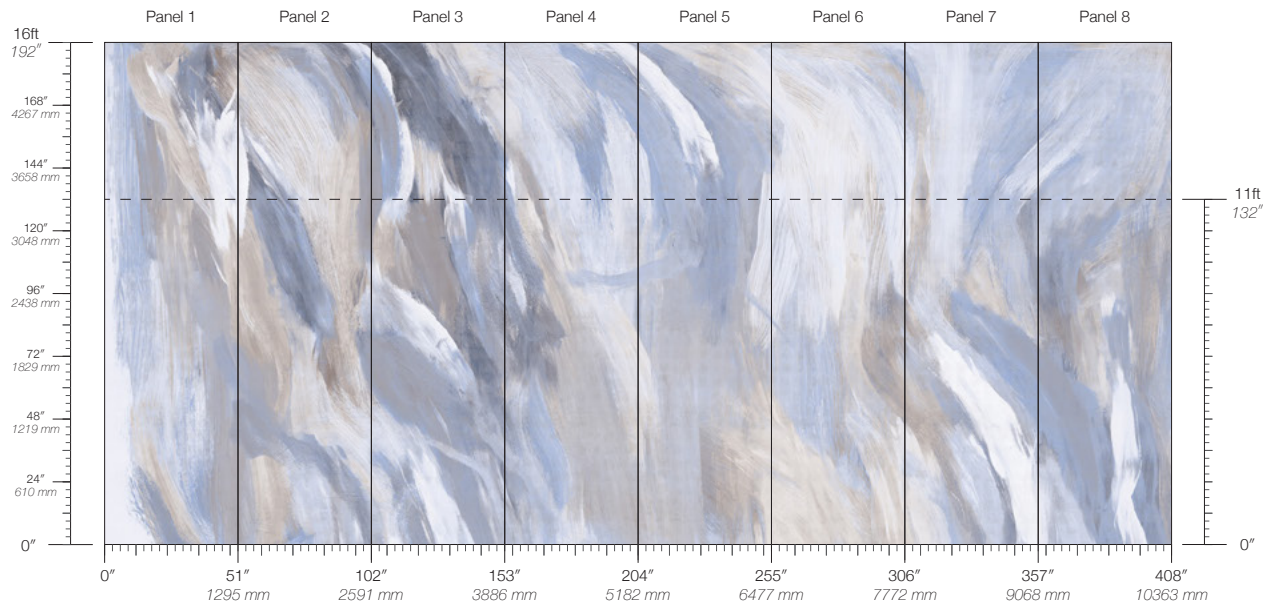

# SYMPHONY

Tear Sheet

Symphony is a composition of color fields that suspends color and light in a harmonious balance.

ALTO

HYMN

MELODY

OCTAVE

PRELUDE

# Symphony Prelude

Suitable for residential and commercial projects

**COLOR**  
Prelude

**ITEM**  
5713

**CONTENT**  
Type II Vinyl

**PANEL WIDTH**  
51" / 1295 mm trimmed

**PANEL HEIGHT**  
132" / 3353 mm standard  
192" / 4877 mm extended