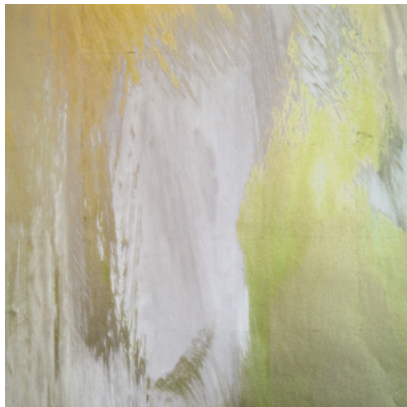

Calico

SYMPHONY

Tear Sheet

Symphony is a composition of color fields that suspends color and light in a harmonious balance.

ALTO

HYMN

MELODY

OCTAVE

PRELUDE

TEMPO

VERSE

VIBRATO

Symphony Octave

Suitable for residential and commercial projects

COLOR

Octave

REPEAT

Non-repeating

STOCK

Made to order

LEAD TIME

4 weeks to print

MINIMUM

1 panel