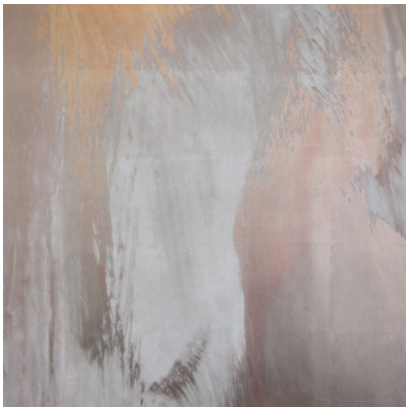

Calico

SYMPHONY

Tear Sheet

Symphony is a composition of color fields that suspends color and light in a harmonious balance.

ALTO

HYMN

MELODY

OCTAVE

PRELUDE

TEMPO

VERSE

VIBRATO

Symphony Octave

Suitable for residential and commercial projects

COLOR
Octave

STOCK
Made to order