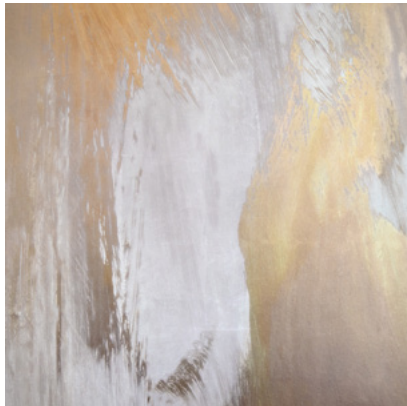

Calico

SYMPHONY

Tear Sheet

Symphony is a composition of color fields that suspends color and light in a harmonious balance.

ALTO

HYMN

MELODY

OCTAVE

PRELUDE

TEMPO

VERSE

VIBRATO

Symphony Octave

Suitable for residential and commercial projects

COLOR
Octave

STOCK
Made to order