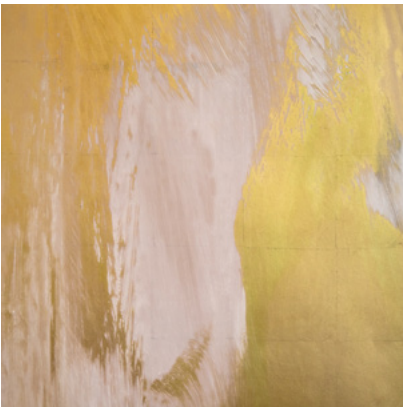

Calico

SYMPHONY

Tear Sheet

Symphony is a composition of color fields that suspends color and light in a harmonious balance.

ALTO

HYMN

MELODY

OCTAVE

PRELUDE

TEMPO

VERSE

VIBRATO

Symphony Octave

Suitable for residential and commercial projects

COLOR
Octave

STOCK
Made to order

ORIGIN
USA

DISCLAIMER
Panel maps represent mural artwork only. Reference the physical sample for color and texture.

PANEL WIDTH
51" / 1295 mm trimmed

FLAMMABILITY
ASTM E84 Adhered Class A

DETAILS
Custom options available