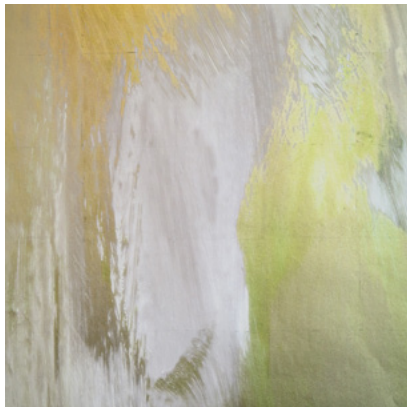

Calico

SYMPHONY

Tear Sheet

Symphony is a composition of color fields that suspends color and light in a harmonious balance.

ALTO

HYMN

MELODY

OCTAVE

PRELUDE

TEMPO

VERSE

VIBRATO

Symphony Octave

Suitable for residential and commercial projects

COLOR
Octave

STOCK
Made to order