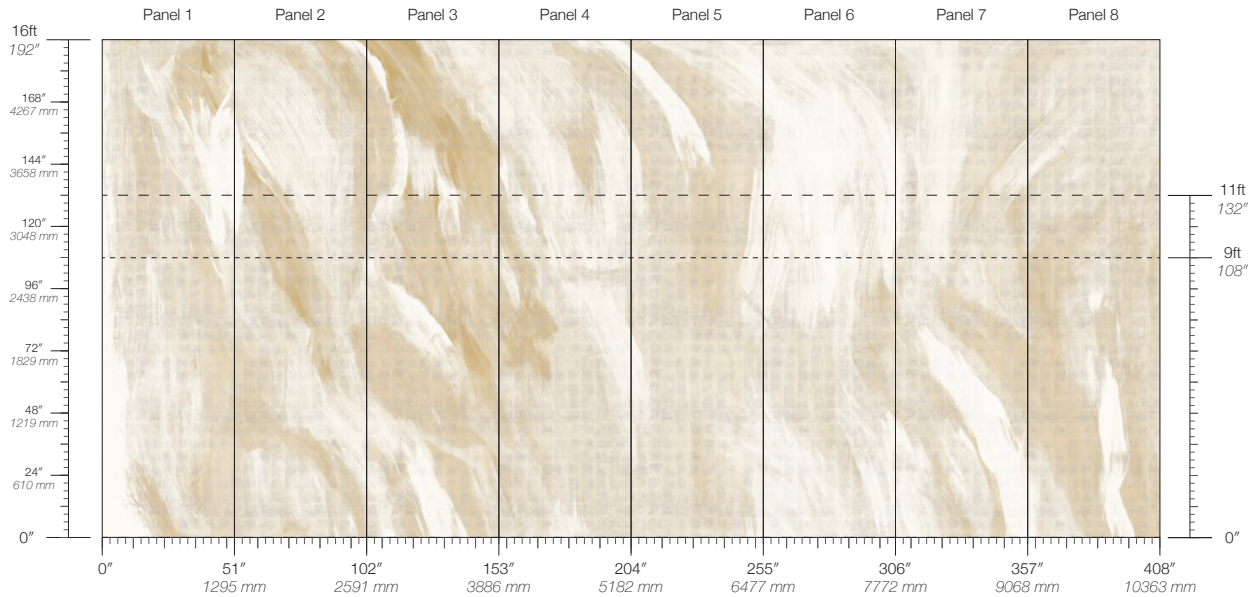

Symphony Octave

Suitable for residential and commercial projects

COLOR

Octave

ITEM

5712

CONTENT

Type II Vinyl

PANEL WIDTH

51" / 1295 mm trimmed

PANEL HEIGHT

108" / 2743 mm base
132" / 3353 mm standard
192" / 4877 mm extended

REPEAT

Non-repeating

STOCK

Made to order

LEAD TIME

4 weeks to print

MINIMUM

1 panel

PRICE

Available upon request

ORIGIN

USA

DETAILS

Custom options available

MAINTENANCE

Water-based cleanser

ENVIRONMENTAL

EPD & HPD Available
Low VOC
Contributes to LEED v4
11% Recycled Content
Phthalate Free

SPECS

Commercial Vinyl Face
Non-Woven Backing
13.33 oz/yd²
452 g/m²
Smooth Reflective Metallic Texture

TESTING

ASTM E84 Adhered Class A
CAN/ULC-S102
EN 15102 Class B, s2
CDPH CA Section 01350

DISCLAIMER

Refer to our website to see the full mural artwork. Reference the physical sample for color and texture. Panel maps represent mural artwork only.