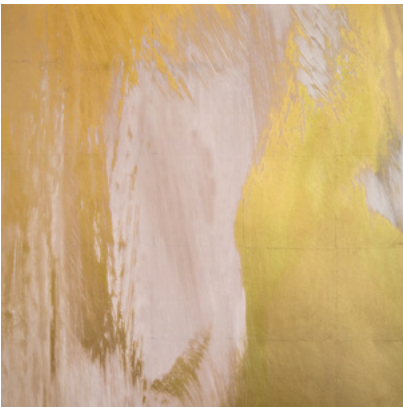

Calico

SYMPHONY

Tear Sheet

Symphony is a composition of color fields that suspends color and light in a harmonious balance.

ALTO

HYMN

MELODY

OCTAVE

PRELUDE

TEMPO

VERSE

VIBRATO

Symphony Octave

Suitable for residential and commercial projects

COLOR

Octave

REPEAT

Non-repeating

STOCK

Made to order

LEAD TIME

4 weeks to print

MINIMUM

1 panel