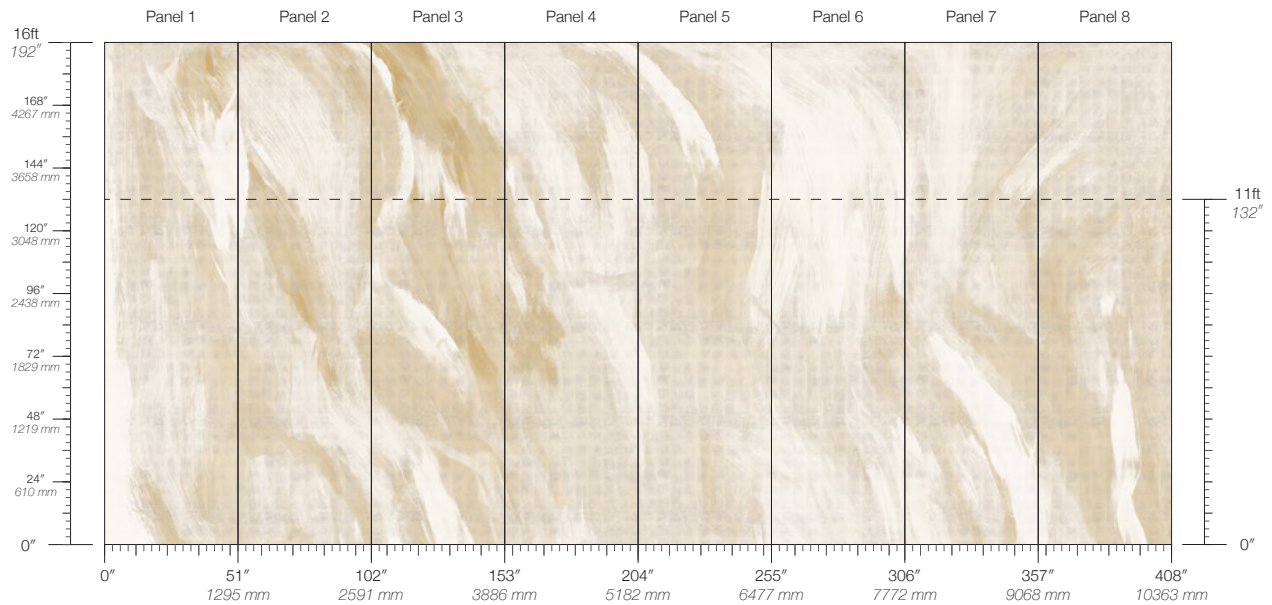

Symphony Octave

Suitable for residential and commercial projects

COLOR
Octave

STOCK
Made to order

REPEAT
Non-repeating

CONTACT
sales@calicowallpaper.com
+1 718 243 1705
57 Lispenard Street
New York, NY 10013 USA

ITEM
5712

MINIMUM
1 panel

LEAD TIME
4 weeks to print

CONTENT
Type II Vinyl

MAINTENANCE
Water-based cleanser

ORIGIN
USA

DISCLAIMER
Panel maps represent mural artwork only. Reference the physical sample for color and texture.

PANEL WIDTH
51" / 1295 mm trimmed

FLAMMABILITY
ASTM E84 Adhered Class A

DETAILS
Custom options available

PANEL HEIGHT
132" / 3353 mm standard
192" / 4877 mm extended

ENVIRONMENTAL
Recycled Content, Phthalate Free
Low VOC, HPD Available

PRICE
Available upon request