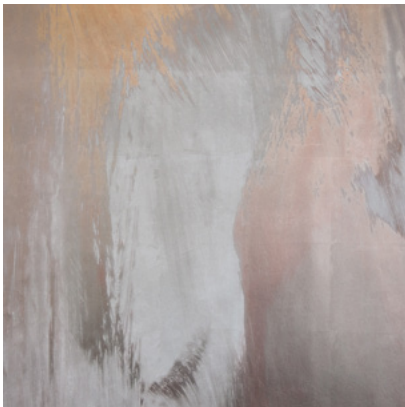

Calico

SYMPHONY

Tear Sheet

Symphony is a composition of color fields that suspends color and light in a harmonious balance.

ALTO

HYMN

MELODY

OCTAVE

PRELUDE

TEMPO

VERSE

VIBRATO

Symphony Octave

Suitable for residential and commercial projects

COLOR

Octave