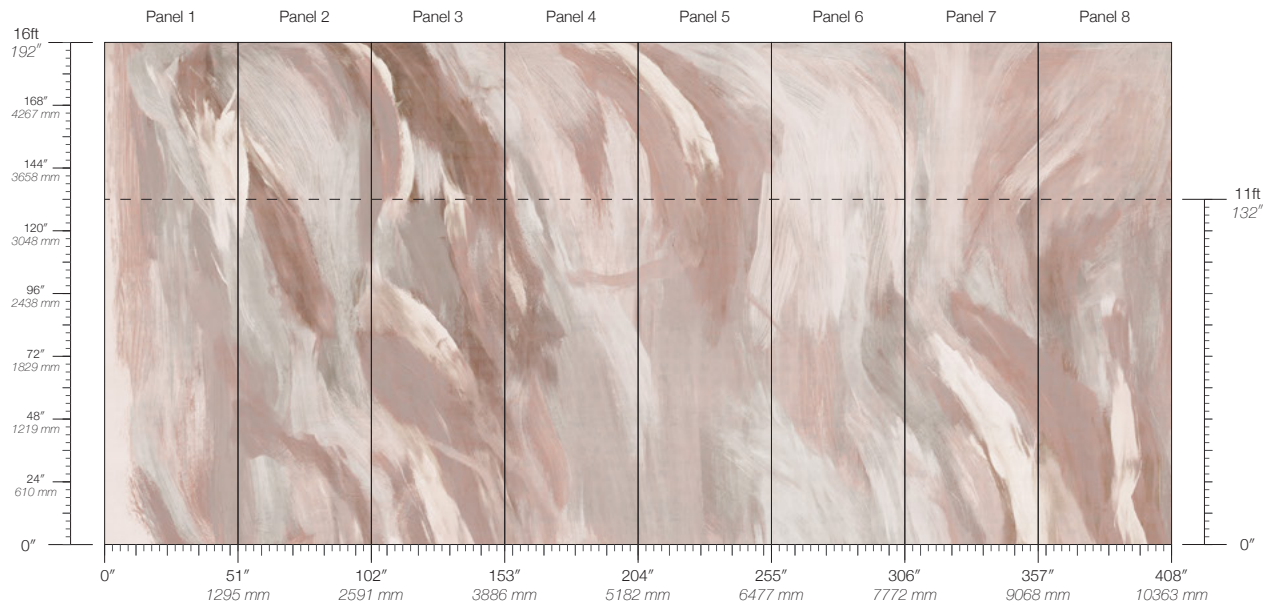

Symphony Melody

Suitable for residential and commercial projects

COLOR
Melody

STOCK
Made to order

REPEAT
Non-repeating

CONTACT
sales@calicowallpaper.com
+1 718 243 1705
57 Lispenard Street
New York, NY 10013 USA

ITEM
5711

MINIMUM
1 panel

LEAD TIME
4 weeks to print

CONTENT
Type II Vinyl

MAINTENANCE
Water-based cleanser

ORIGIN
USA

DISCLAIMER
Panel maps represent mural artwork only. Reference the physical sample for color and texture.

PANEL WIDTH
51" / 1295 mm trimmed

FLAMMABILITY
ASTM E84 Adhered Class A

DETAILS
Custom options available

PANEL HEIGHT
132" / 3353 mm standard
192" / 4877 mm extended

ENVIRONMENTAL
Recycled Content, Phthalate Free
Low VOC, HPD Available

PRICE
Available upon request