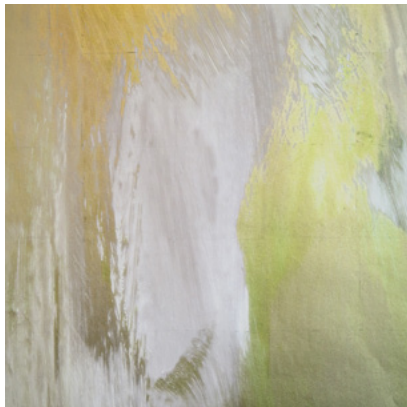

Calico

SYMPHONY

Tear Sheet

Symphony is a composition of color fields that suspends color and light in a harmonious balance.

ALTO

HYMN

MELODY

OCTAVE

PRELUDE

TEMPO

VERSE

VIBRATO

Symphony Melody

Suitable for residential and commercial projects

COLOR
Melody

STOCK
Made to order