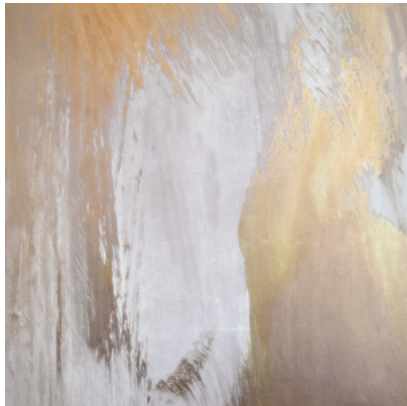

Calico

SYMPHONY

Tear Sheet

Symphony is a composition of color fields that suspends color and light in a harmonious balance.

ALTO

HYMN

MELODY

OCTAVE

PRELUDE

TEMPO

VERSE

VIBRATO

Symphony Melody

Suitable for residential and commercial projects

COLOR
Melody

STOCK
Made to order