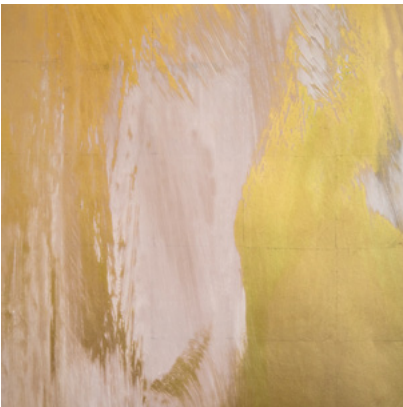

Calico

SYMPHONY

Tear Sheet

Symphony is a composition of color fields that suspends color and light in a harmonious balance.

ALTO

HYMN

MELODY

OCTAVE

PRELUDE

TEMPO

VERSE

VIBRATO

Symphony Melody

Suitable for residential and commercial projects

COLOR
Melody

STOCK
Made to order

ORIGIN
USA

DISCLAIMER
Panel maps represent mural artwork only. Reference the physical sample for color and texture.

PANEL WIDTH
51" / 1295 mm trimmed

FLAMMABILITY
ASTM E84 Adhered Class A

DETAILS
Custom options available