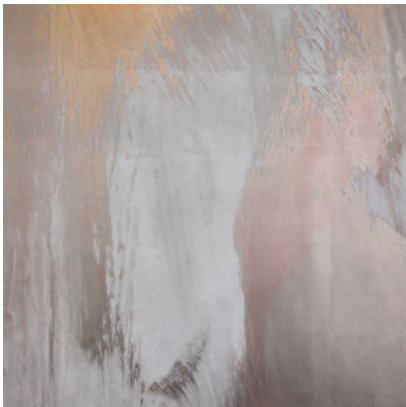

Calico

SYMPHONY

Tear Sheet

Symphony is a composition of color fields that suspends color and light in a harmonious balance.

ALTO

HYMN

MELODY

OCTAVE

PRELUDE

TEMPO

VERSE

VIBRATO

Symphony Melody

Suitable for residential and commercial projects

COLOR
Melody

STOCK
Made to order