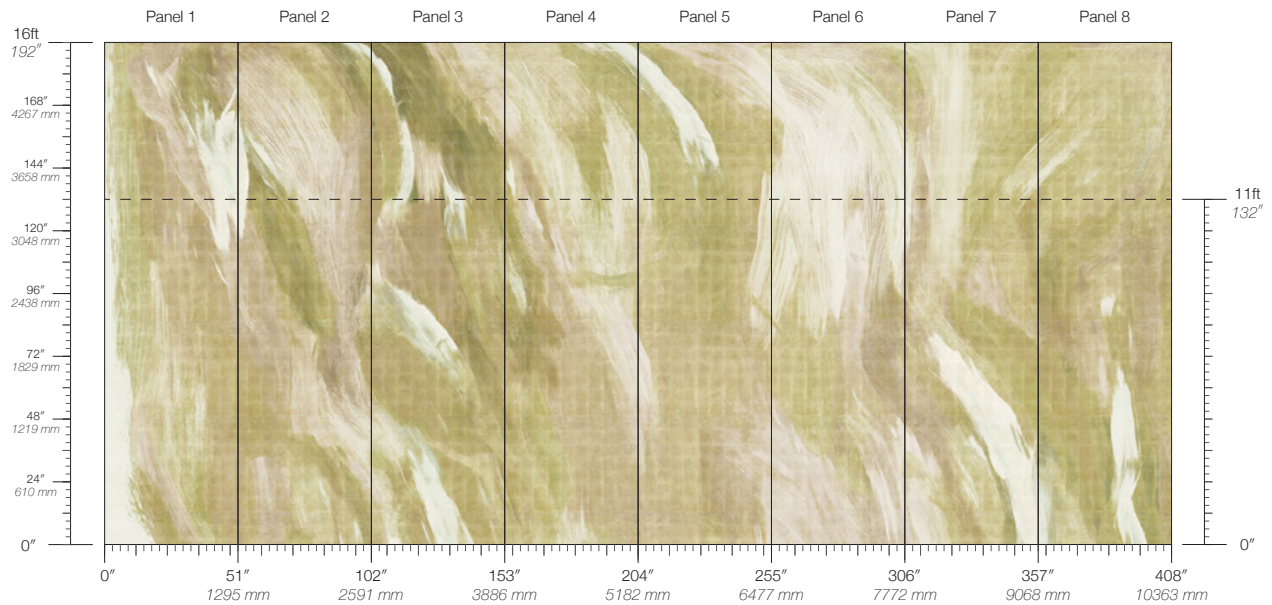

Symphony Hymn

Suitable for residential and commercial projects

COLOR
Hymn

STOCK
Made to order

REPEAT
Non-repeating

CONTACT
sales@calicowallpaper.com
+1 718 243 1705
57 Lispenard Street
New York, NY 10013 USA

ITEM
5710

MINIMUM
1 panel

LEAD TIME
4 weeks to print

CONTENT
Type II Vinyl

MAINTENANCE
Water-based cleanser

ORIGIN
USA

DISCLAIMER
Panel maps represent mural artwork only. Reference the physical sample for color and texture.

PANEL WIDTH
51" / 1295 mm trimmed

FLAMMABILITY
ASTM E84 Adhered Class A

DETAILS
Custom options available

PANEL HEIGHT
132" / 3353 mm standard
192" / 4877 mm extended

ENVIRONMENTAL
Recycled Content, Phthalate Free

PRICE
Available upon request