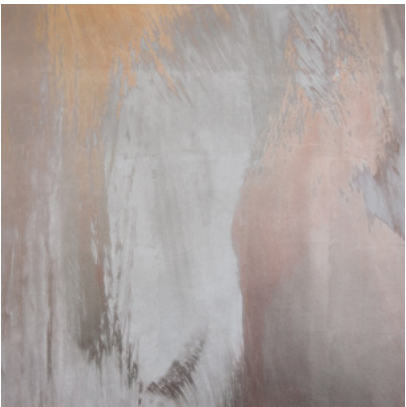

# SYMPHONY

Tear Sheet

Symphony is a composition of color fields that suspends color and light in a harmonious balance.

ALTO

HYMN

MELODY

OCTAVE

PRELUDE