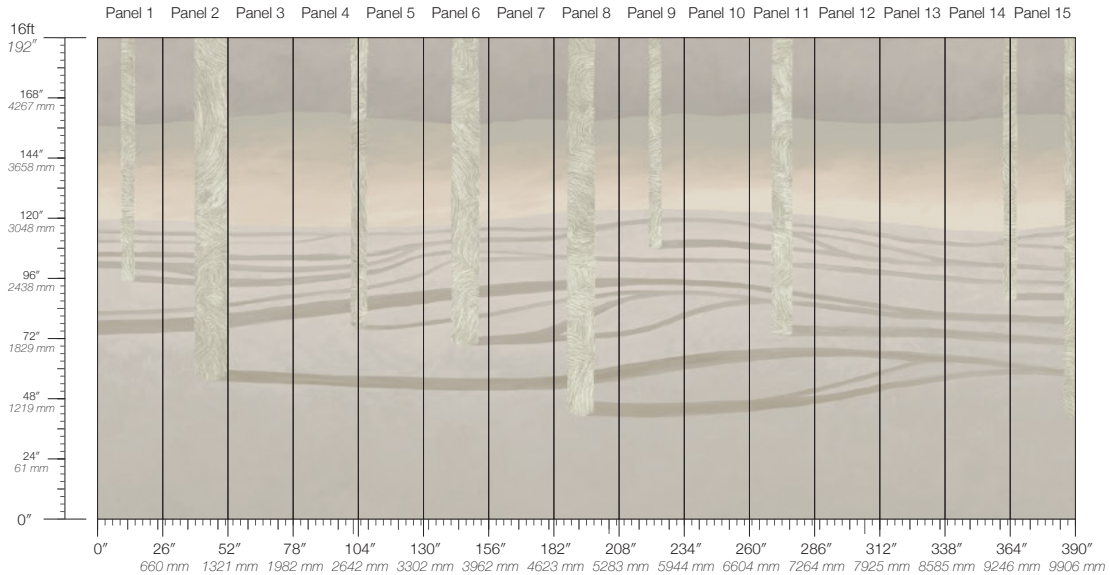

PENUMBRA

SHADOW

SUNDIAL

STONE

Sylvan Tone

Suitable for residential and some commercial projects

COLOR

Tone

LEAD TIME

4 weeks to print

ENVIRONMENTAL

FSC Certified Content

CONTENT

Clay-Coated Paper

MINIMUM

1 panel

SPECS

100% Cellulose face
Non-woven backing
7.1 oz per linear yard
117 g per linear meter
Smooth surface texture

DISCLAIMER

Refer to our website to see the full mural artwork. Reference the physical sample for color and texture. Panel maps represent mural artwork only.

PANEL WIDTH

26" / 661 mm trimmed

PRICE

Available upon request

PANEL HEIGHT

132" / 3353 mm standard
192" / 4877 mm extended

ORIGIN

USA