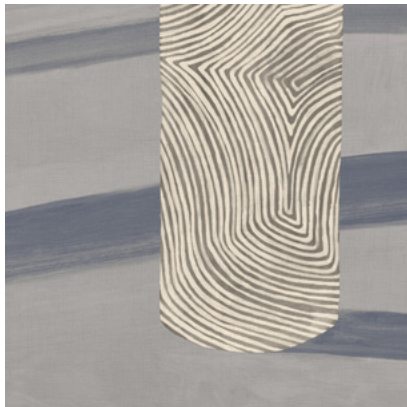

Calico

SYLVAN

Tear Sheet

Sylvan is a choreography of landscape, light, and shadow.

AFTERLIGHT

BOREAL

DAYLIGHT

LAKESIDE

PENUMBRA

SHADOW

SUNDIAL

STONE

Sylvan Tone

Suitable for residential and some commercial projects

COLOR

Tone