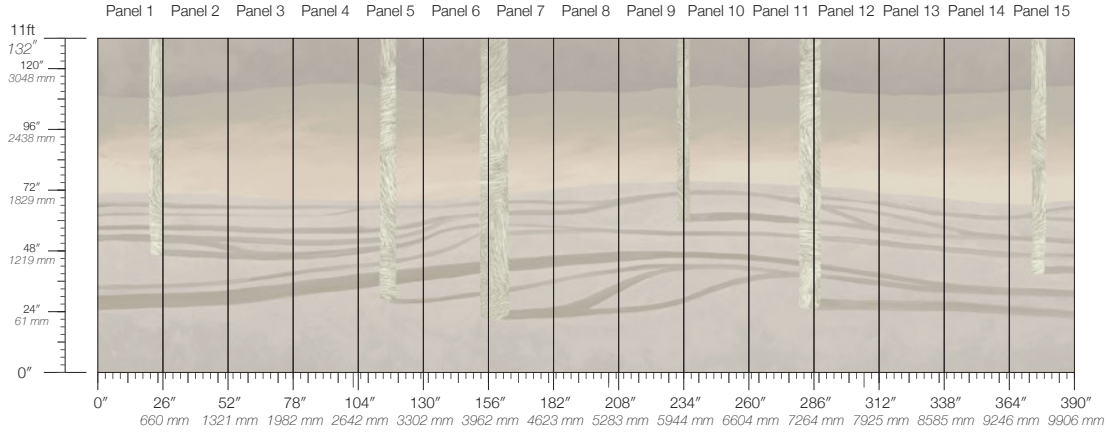

Sylvan Tone

Suitable for residential and some commercial projects

COLOR

Tone

STOCK

Made to order

MAINTENANCE

Water-based cleanser

CONTACT

sales@calicowallpaper.com
+1 718 243 1705
57 Lispenard Street
New York, NY 10013 USA

ITEM

5548

LEAD TIME

4 weeks to print

ENVIRONMENTAL

FSC Certified Content

CONTENT

Clay-Coated Paper

MINIMUM

1 panel

SPECS

100% Cellulose face
Non-woven backing
7.1 oz per linear yard
117 g per linear meter
Smooth surface texture

DISCLAIMER

Refer to our website to see the full mural artwork. Reference the physical sample for color and texture. Panel maps represent mural artwork only.

PANEL WIDTH

26" / 661 mm trimmed

PRICE

Available upon request

PANEL HEIGHT

132" / 3353 mm standard
192" / 4877 mm extended

ORIGIN

USA

TESTING

(US) ASTM E84 Adhered Class A

REPEAT

Non-repeating

DETAILS

Custom options available