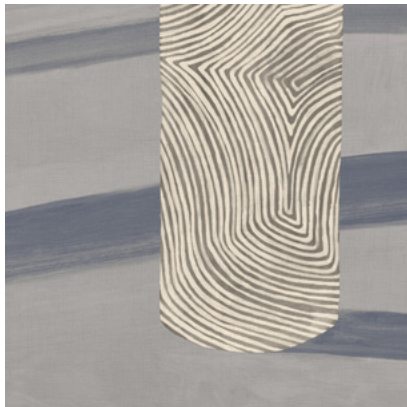

Calico

SYLVAN

Tear Sheet

Sylvan is a choreography of landscape, light, and shadow.

AFTERLIGHT

BOREAL

DAYLIGHT

LAKESIDE

PENUMBRA

SHADOW

SUNDIAL

STONE

Sylvan Sundial

Suitable for residential and some commercial projects

COLOR
Sundial

STOCK
Made to order

MINIMUM
1 panel

SPECS
100% Cellulose face
Non-woven backing
7.1 oz per linear yard
117 g per linear meter
Smooth surface texture

DISCLAIMER
Refer to our website to see the full mural artwork. Reference the physical sample for color and texture. Panel maps represent mural artwork only.