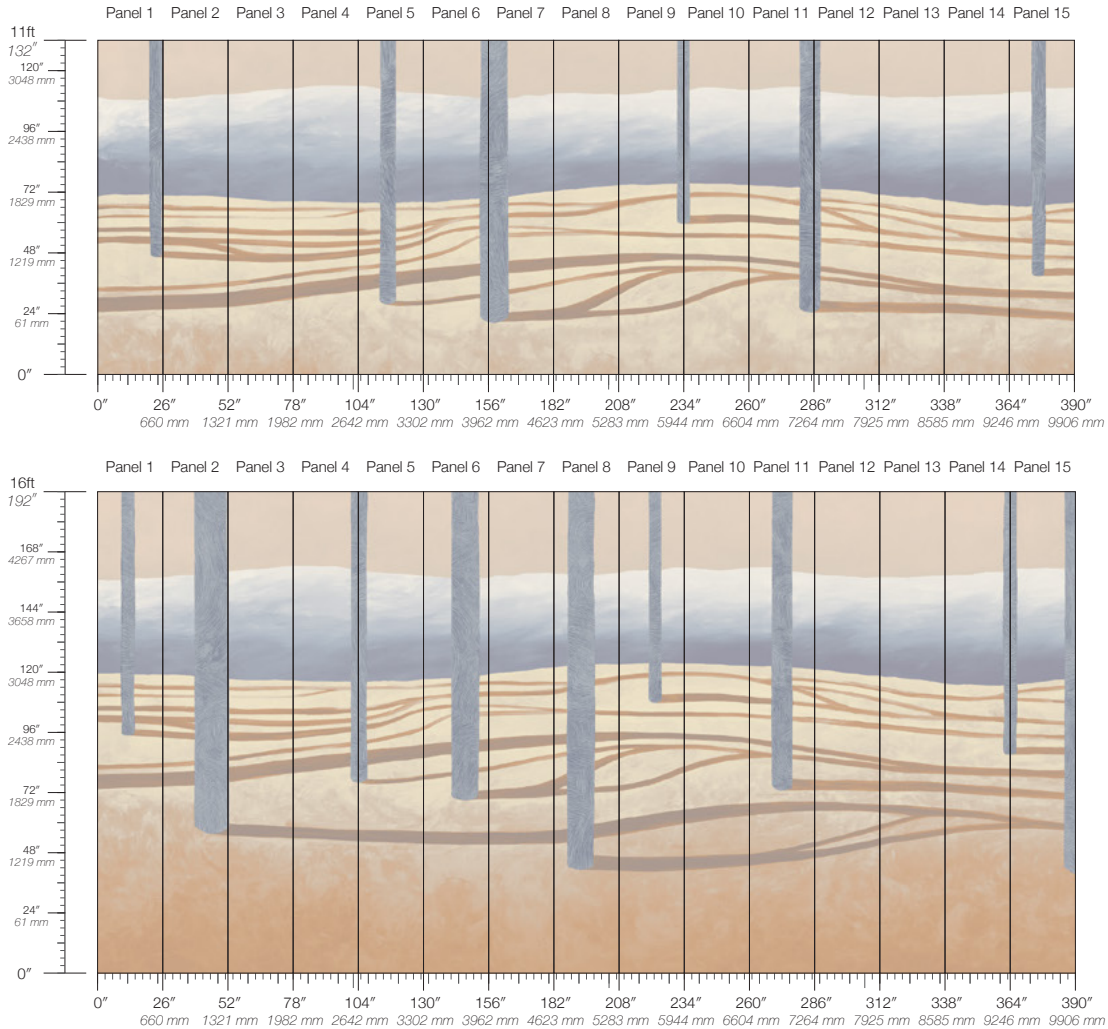

Calico

SYLVAN

Tear Sheet

Sylvan is a choreography of landscape, light, and shadow.

AFTERLIGHT

BOREAL

DAYLIGHT

LAKESIDE

PENUMBRA

SHADOW

SUNDIAL

STONE

Sylvan Sundial

Suitable for residential and some commercial projects

COLOR
Sundial

STOCK
Made to order

MINIMUM
1 panel

SPECS
100% Cellulose face
Non-woven backing
7.1 oz per linear yard
117 g per linear meter
Smooth surface texture

DISCLAIMER
Refer to our website to see the full mural artwork. Reference the physical sample for color and texture. Panel maps represent mural artwork only.

PANEL WIDTH
26" / 661 mm trimmed

PRICE
Available upon request

PANEL HEIGHT
132" / 3353 mm standard
192" / 4877 mm extended

ORIGIN
USA

TESTING
(US) ASTM E84 Adhered Class A

REPEAT
Non-repeating

DETAILS
Custom options available