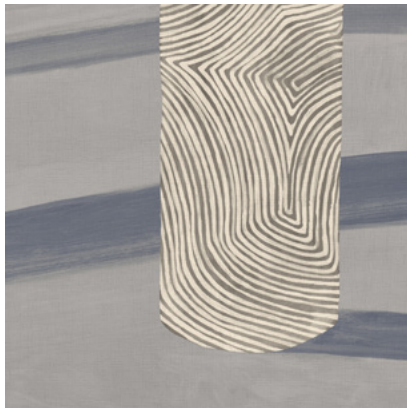

Calico

SYLVAN

Tear Sheet

Sylvan is a choreography of landscape, light, and shadow.

AFTERLIGHT

BOREAL

DAYLIGHT

LAKESIDE

PENUMBRA

SHADOW

SUNDIAL

STONE

Sylvan Penumbra

Suitable for residential and some commercial projects

COLOR
Penumbra

STOCK
Made to order

MINIMUM
1 panel

SPECS
100% Cellulose face
Non-woven backing
7.1 oz per linear yard
117 g per linear meter
Smooth surface texture

DISCLAIMER
Refer to our website to see the full mural artwork. Reference the physical sample for color and texture. Panel maps represent mural artwork only.