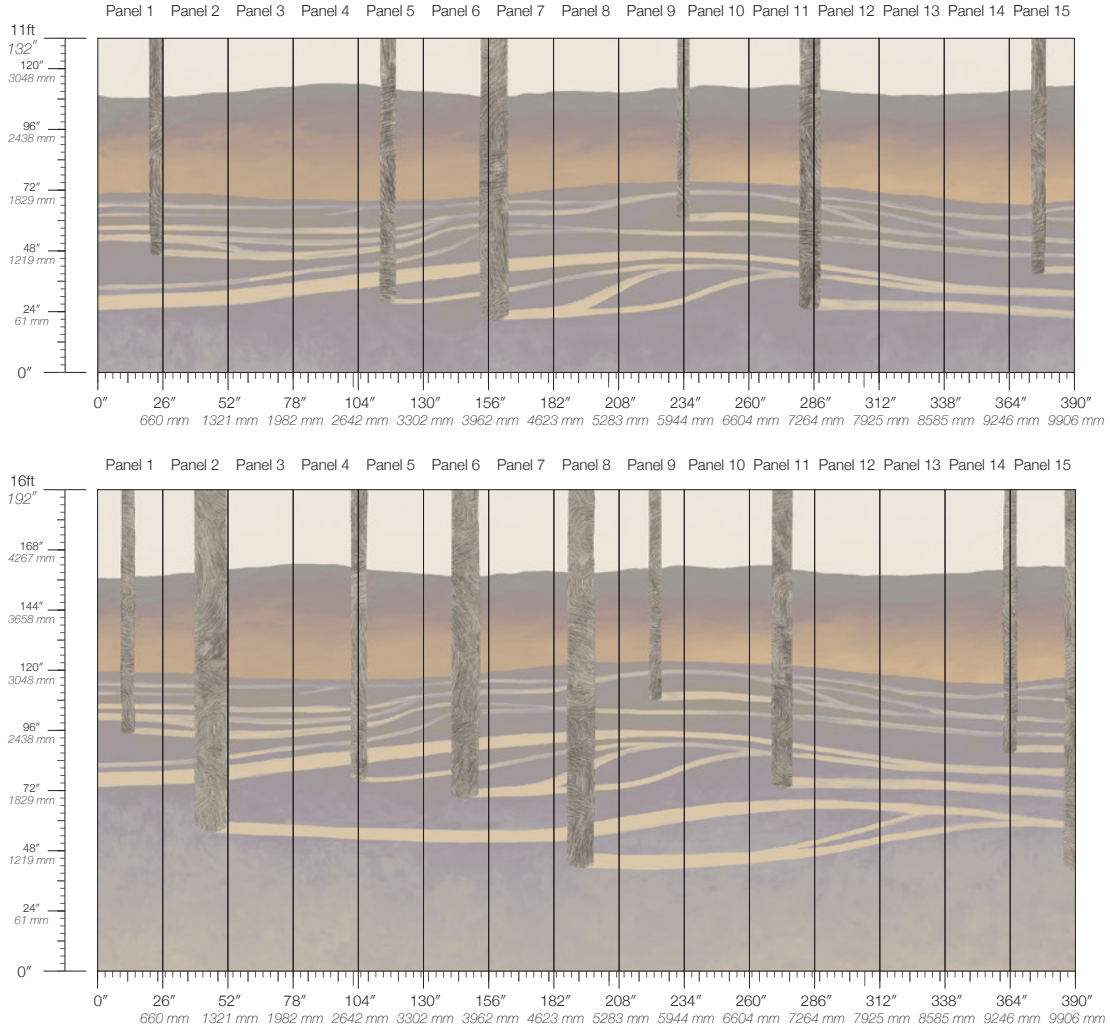

Calico

SYLVAN

Tear Sheet

Sylvan is a choreography of landscape, light, and shadow.

AFTERLIGHT

BOREAL

DAYLIGHT

LAKESIDE

PENUMBRA

SHADOW

SUNDIAL

STONE

Sylvan Penumbra

Suitable for residential and some commercial projects

COLOR
Penumbra

STOCK
Made to order

MINIMUM
1 panel

SPECS
100% Cellulose face
Non-woven backing
7.1 oz per linear yard
117 g per linear meter
Smooth surface texture

DISCLAIMER
Refer to our website to see the full mural artwork. Reference the physical sample for color and texture. Panel maps represent mural artwork only.

PANEL WIDTH
26" / 661 mm trimmed

PRICE
Available upon request

PANEL HEIGHT
132" / 3353 mm standard
192" / 4877 mm extended

ORIGIN
USA

TESTING
(US) ASTM E84 Adhered Class A

REPEAT
Non-repeating

DETAILS
Custom options available