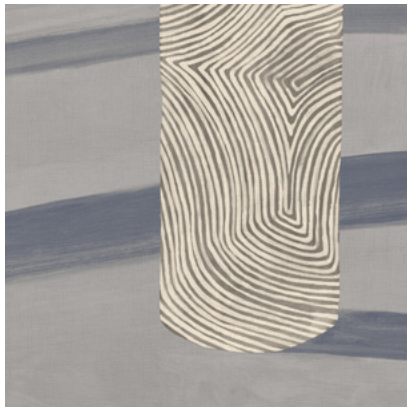

Calico

SYLVAN

Tear Sheet

Sylvan is a choreography of landscape, light, and shadow.

AFTERLIGHT

BOREAL

DAYLIGHT

LAKESIDE

PENUMBRA

SHADOW

SUNDIAL

STONE

Sylvan Boreal

Suitable for residential and some commercial projects

DISCLAIMER

Refer to our website to see the full mural artwork. Reference the physical sample for color and texture. Panel maps represent mural artwork only.

COLOR

Boreal

PANEL HEIGHT

108" / 2743 mm base
132" / 3353 mm standard
192" / 4877 mm extended

LEAD TIME

4 weeks to print

DETAILS

Custom options available