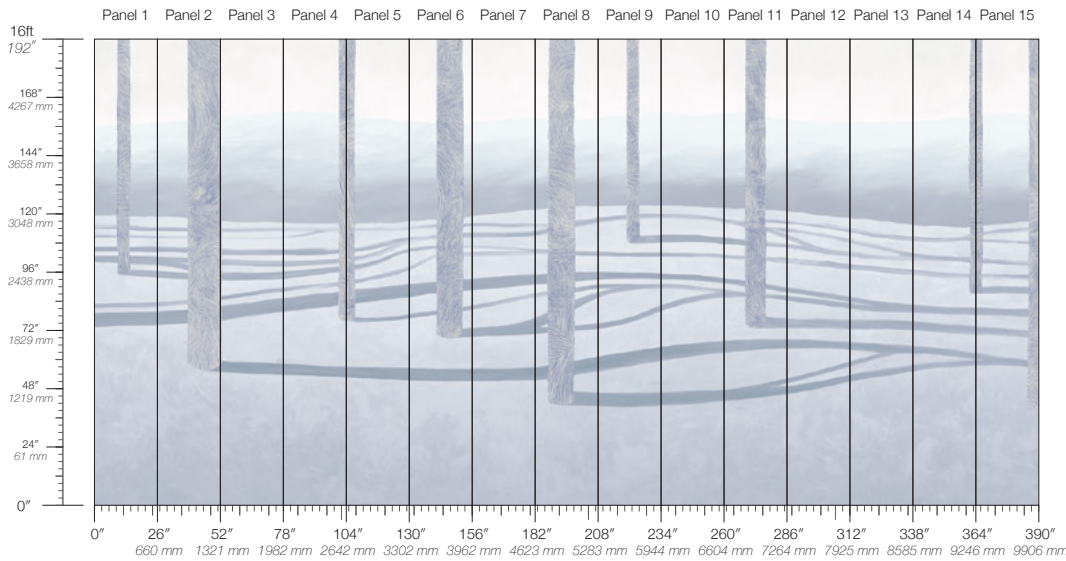

PENUMBRA

SHADOW

SUNDIAL

STONE

Sylvan Boreal

Suitable for residential and some commercial projects

DISCLAIMER

Refer to our website to see the full mural artwork. Reference the physical sample for color and texture. Panel maps represent mural artwork only.

COLOR

Boreal

PANEL HEIGHT

108" / 2743 mm base
132" / 3353 mm standard
192" / 4877 mm extended

LEAD TIME

4 weeks to print

DETAILS

Custom options available

SPECS

100% Cellulose Fiber
8.5 oz/yd²
289 g/m²
Smooth Surface Texture

ITEM

5542

MINIMUM

1 panel

MAINTENANCE

Water-based cleanser

TESTING

ASTM E84 Adhered Class A

PANEL WIDTH

26" / 660 mm trimmed

STOCK

Made to order

ORIGIN

USA