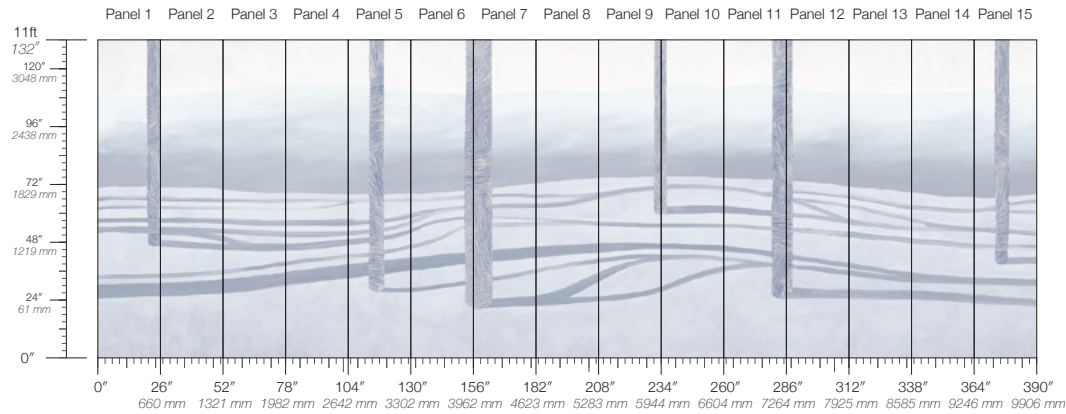

PENUMBRA

SHADOW

SUNDIAL

STONE

Sylvan Boreal

Suitable for residential and some commercial projects

DISCLAIMER

Refer to our website to see the full mural artwork. Reference the physical sample for color and texture. Panel maps represent mural artwork only.

COLOR

Boreal

PANEL HEIGHT

108" / 2743 mm base
132" / 3353 mm standard
192" / 4877 mm extended

LEAD TIME

4 weeks to print

DETAILS

Custom options available

SPECS

100% Cellulose Fiber
8.5 oz/yd²
289 g/m²
Smooth Surface Texture

ITEM

5542

MINIMUM

1 panel

MAINTENANCE

Water-based cleanser

TESTING

ASTM E84 Adhered Class A

PANEL WIDTH

26" / 660 mm trimmed

STOCK

Made to order

ORIGIN

USA