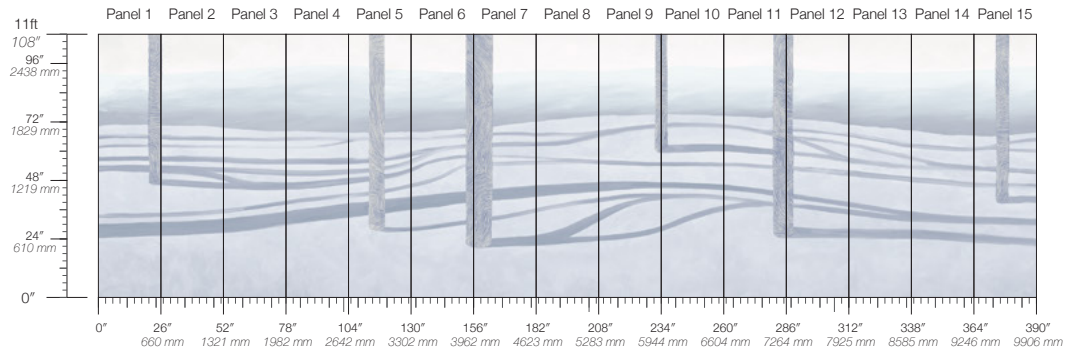

PENUMBRA

SHADOW

SUNDIAL

STONE

Sylvan Boreal

Suitable for residential and some commercial projects

DISCLAIMER

Refer to our website to see the full mural artwork. Reference the physical sample for color and texture. Panel maps represent mural artwork only.

COLOR

Boreal

PANEL HEIGHT

108" / 2743 mm base
132" / 3353 mm standard
192" / 4877 mm extended

LEAD TIME

4 weeks to print

DETAILS

Custom options available

SPECS

100% Cellulose Fiber
8.5 oz/yd²
289 g/m²
Smooth Surface Texture

ITEM

5542

MINIMUM

1 panel

MAINTENANCE

Water-based cleanser

TESTING

ASTM E84 Adhered Class A

PANEL WIDTH

26" / 660 mm trimmed

STOCK

Made to order

ORIGIN

USA