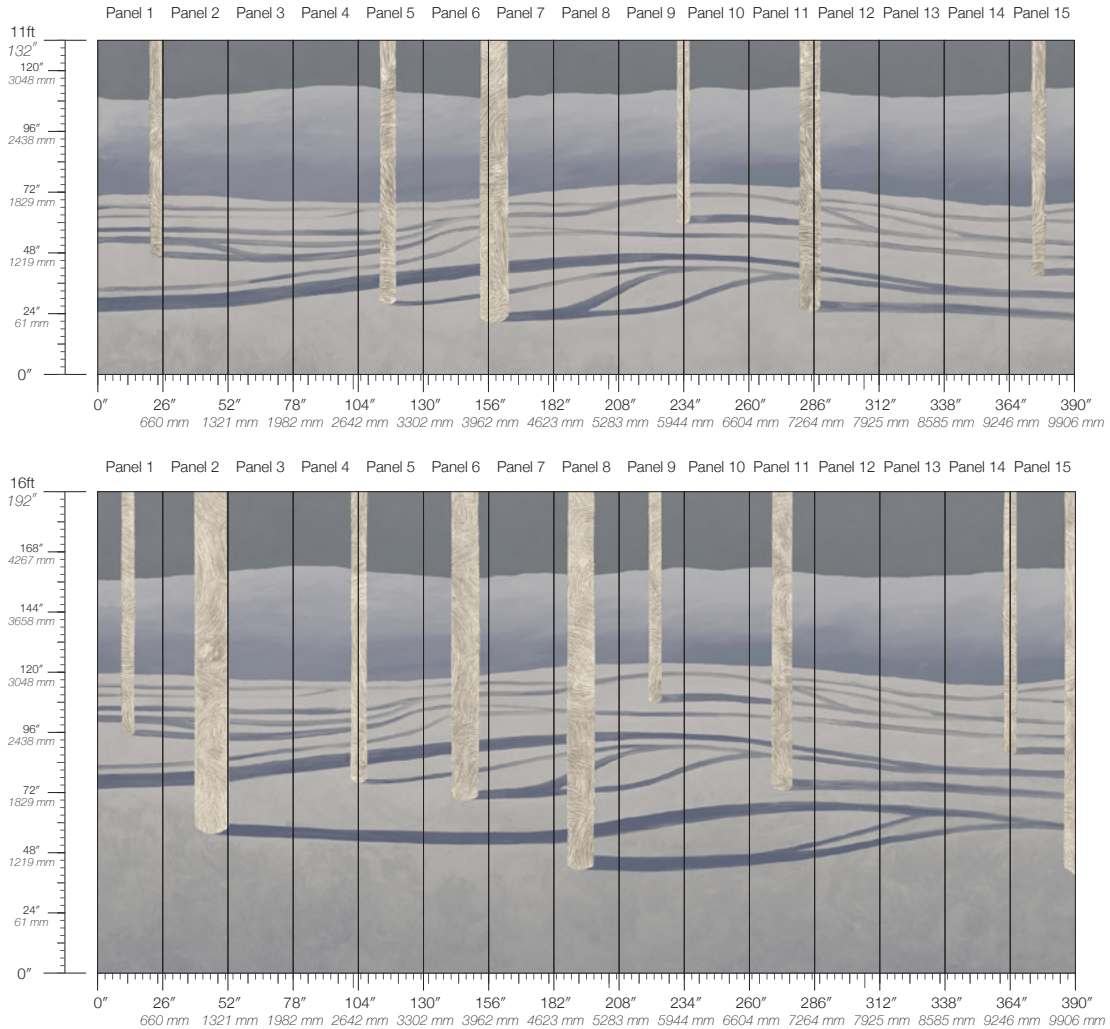

Sylvan Afterlight

Suitable for residential and some commercial projects

COLOR
Afterlight

ITEM
5541

CONTENT
Clay-Coated Paper

PANEL WIDTH
26" / 661 mm trimmed

PANEL HEIGHT
132" / 3353 mm standard
192" / 4877 mm extended

REPEAT
Non-repeating

STOCK
Made to order

LEAD TIME
4 weeks to print

MINIMUM
1 panel

PRICE
Available upon request

ORIGIN
USA

DETAILS
Custom options available

MAINTENANCE
Water-based cleanser

ENVIRONMENTAL
FSC Certified Content

SPECS
100% Cellulose face
Non-woven backing
7.1 oz per linear yard
117 g per linear meter
Smooth surface texture

TESTING
(US) ASTM E84 Adhered Class A

CONTACT
sales@calicowallpaper.com
+1 718 243 1705
57 Lispenard Street
New York, NY 10013 USA

DISCLAIMER
Refer to our website to see the full mural artwork. Reference the physical sample for color and texture. Panel maps represent mural artwork only.