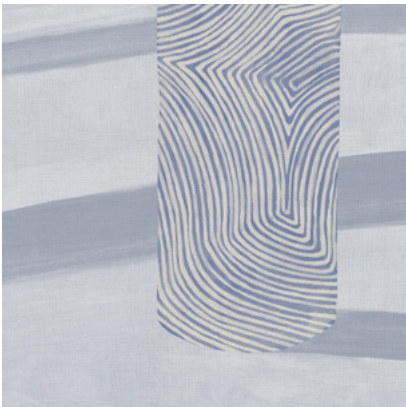

# SYLVAN

Tear Sheet

Sylvan is a choreography of landscape, light, and shadow.

AFTERLIGHT

BOREAL

DAYLIGHT

LAKESIDE

PENUMBRA

SHADOW

SUNDIAL

STONE