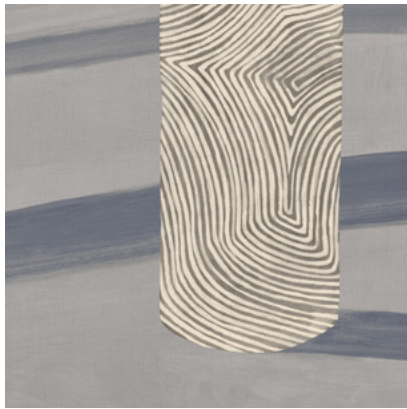

Calico

SYLVAN

Tear Sheet

Sylvan is a choreography of landscape, light, and shadow.

AFTERLIGHT

BOREAL

DAYLIGHT

LAKESIDE

PENUMBRA

SHADOW

SUNDIAL

STONE

Sylvan Afterlight

Suitable for residential and commercial projects

COLOR
Afterlight

STOCK
Made to order