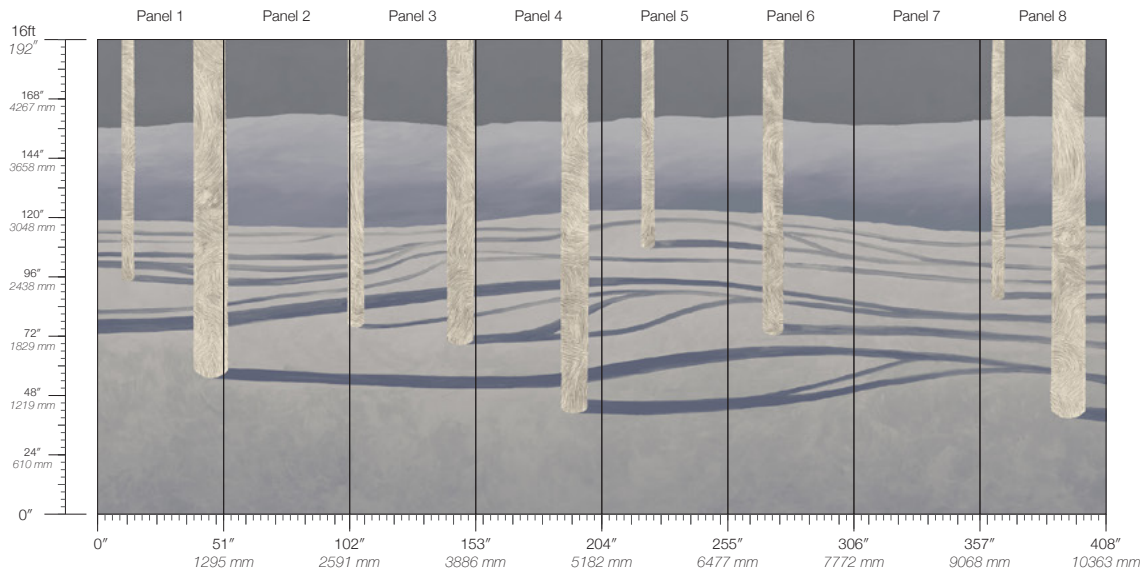

Calico

SYLVAN

Tear Sheet

Sylvan is a choreography of landscape, light, and shadow.

AFTERLIGHT

BOREAL

DAYLIGHT

LAKESIDE

PENUMBRA

SHADOW

SUNDIAL

STONE

Sylvan Afterlight

Suitable for residential and commercial projects

COLOR
Afterlight

STOCK
Made to order

ORIGIN
USA

DISCLAIMER
Panel maps represent mural artwork only. Reference the physical sample for color and texture.

PANEL WIDTH
51" / 1295 mm trimmed

FLAMMABILITY
ASTM E84 Adhered Class A

DETAILS
Custom options available

PANEL HEIGHT
132" / 3353 mm standard
192" / 4877 mm extended

ENVIRONMENTAL
Recycled Content, Phthalate Free
Low VOC, HPD Available

PRICE
Available upon request