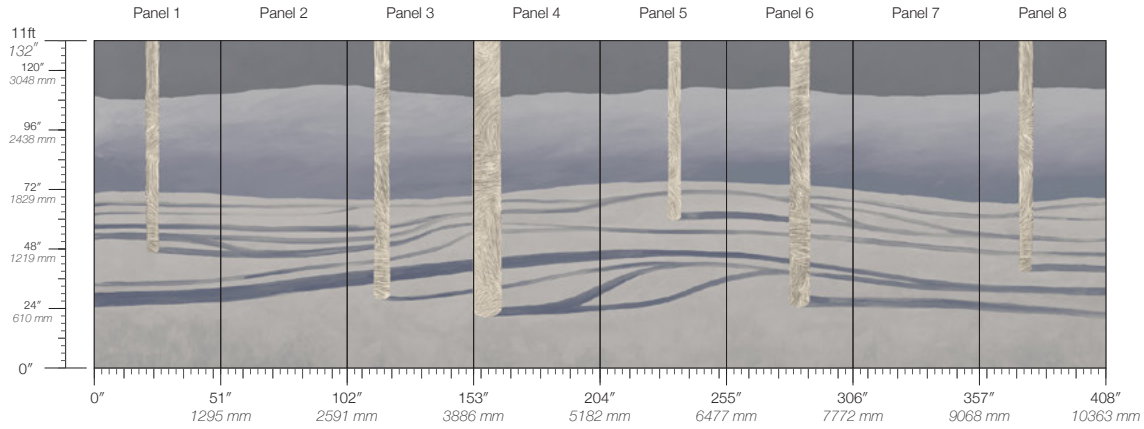

Sylvan Afterlight

Suitable for residential and commercial projects

COLOR
Afterlight

STOCK
Made to order

REPEAT
Non-repeating

CONTACT
sales@calicowallpaper.com
+1 718 243 1705

ITEM
5501

MINIMUM
1 panel

LEAD TIME
4 weeks to print

57 Lispenard Street
New York, NY 10013 USA

CONTENT
Type II Vinyl

MAINTENANCE
Water-based cleanser

ORIGIN
USA

DISCLAIMER
Panel maps represent mural artwork only. Reference the physical sample for color and texture.

PANEL WIDTH
51" / 1295 mm trimmed

FLAMMABILITY
ASTM E84 Adhered Class A

DETAILS
Custom options available

PANEL HEIGHT
132" / 3353 mm standard
192" / 4877 mm extended

ENVIRONMENTAL
Recycled Content, Phthalate Free
Low VOC, HPD Available

PRICE
Available upon request