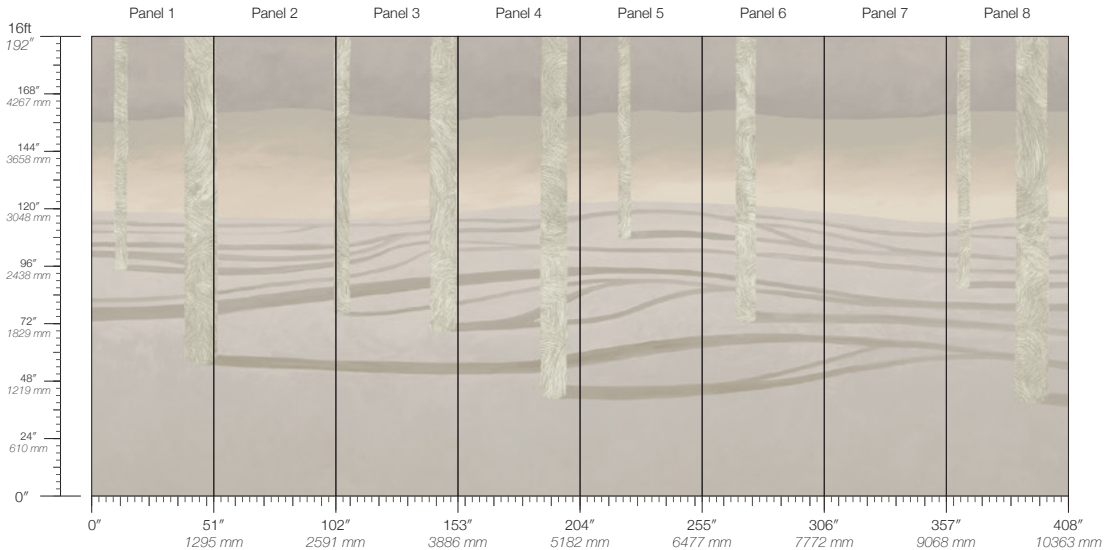

Sylvan Tone

Suitable for residential and commercial projects

COLOR

Tone

ITEM

5518

CONTENT

Type II PVC-Free

PANEL WIDTH

51" / 1295 mm trimmed

PANEL HEIGHT

132" / 3353 mm standard
192" / 4877 mm extended

REPEAT

Non-repeating

STOCK

Made to order

LEAD TIME

4 weeks to print

MINIMUM

1 panel

PRICE

Available upon request

ORIGIN

USA

DETAILS

Custom options available

ENVIRONMENTAL

Recycled Content
Phthalate Free
Low VOC
HPD Available

SPECS

Polyester/Natural Fiber face
Fabric backing
14 oz per linear yard
435.2 g per linear meter
Dappled surface texture

TESTING

(US) ASTM E84 Adhered Class A
(CN) CAN/ULC-S102.2 Class A
CCC-W-408D Type II
W-101 Type II Class A
ASTM E96 Procedure B - 66 Perms

MAINTENANCE

Water-based cleanser

CONTACT

sales@calicowallpaper.com
+1 718 243 1705
57 Lispenard Street
New York, NY 10013 USA

DISCLAIMER

Refer to our website to see the full mural artwork. Reference the physical sample for color and texture. Panel maps represent mural artwork only.