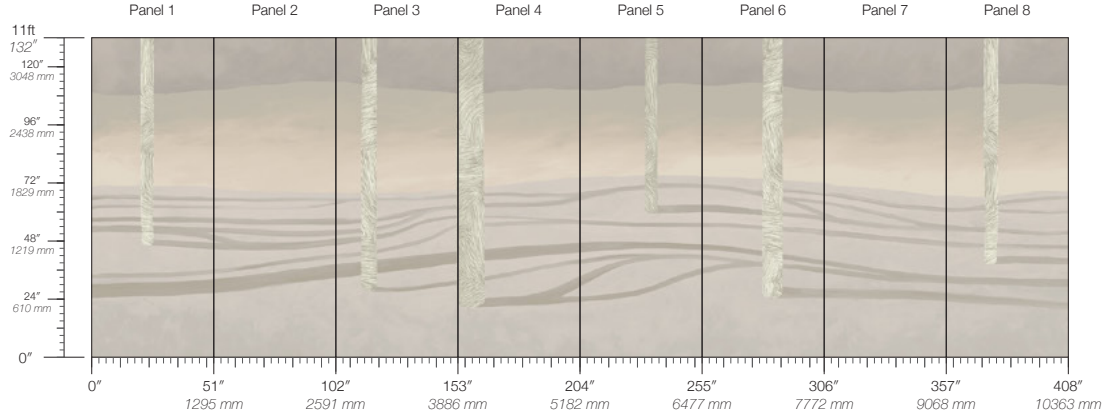

Sylvan Tone

Suitable for residential and commercial projects

COLOR

Tone

ITEM

5518

CONTENT

Type II PVC-Free

PANEL WIDTH

51" / 1295 mm trimmed

PANEL HEIGHT

132" / 3353 mm standard
192" / 4877 mm extended

REPEAT

Non-repeating

STOCK

Made to order

LEAD TIME

4 weeks to print

MINIMUM

1 panel

PRICE

Available upon request

ORIGIN

USA

DETAILS

Custom options available

ENVIRONMENTAL

Recycled Content
Phthalate Free
Low VOC
HPD Available

SPECS

Polyester/Natural Fiber face
Fabric backing
14 oz per linear yard
435.2 g per linear meter
Dappled surface texture

TESTING

(US) ASTM E84 Adhered Class A
(CN) CAN/ULC-S102.2 Class A
CCC-W-408D Type II
W-101 Type II Class A
ASTM E96 Procedure B - 66 Perms

MAINTENANCE

Water-based cleanser

CONTACT

sales@calicowallpaper.com
+1 718 243 1705
57 Lispenard Street
New York, NY 10013 USA

DISCLAIMER

Refer to our website to see the full mural artwork. Reference the physical sample for color and texture. Panel maps represent mural artwork only.