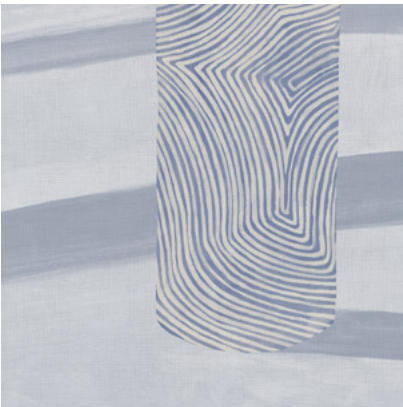

Calico

SYLVAN

Tear Sheet

Sylvan is a choreography of landscape, light, and shadow.

AFTERLIGHT

BOREAL

DAYLIGHT

LAKESIDE

PENUMBRA

SHADOW

SUNDIAL

STONE

Sylvan Penumbra

Suitable for residential and commercial projects

COLOR

Penumbra

REPEAT

Non-repeating

STOCK

Made to order

LEAD TIME

4 weeks to print

MINIMUM

1 panel