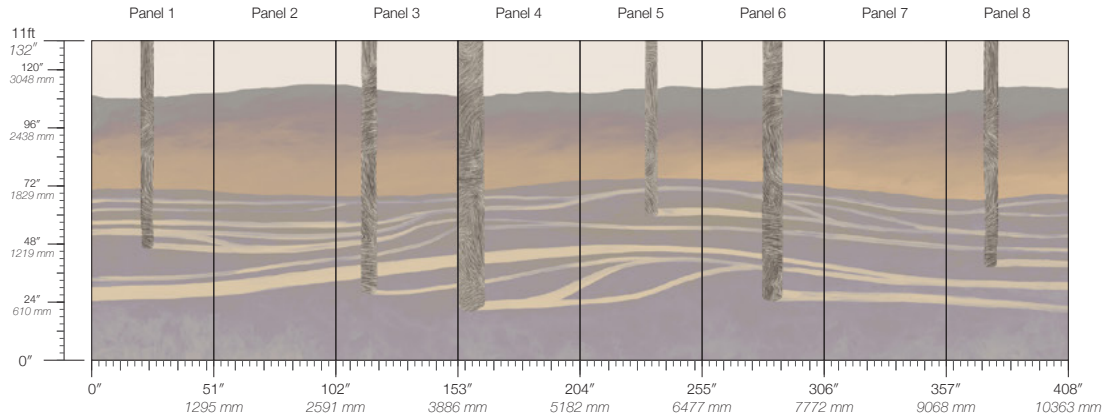

Sylvan Penumbra

Suitable for residential and commercial projects

COLOR

Penumbra

ITEM

5515

CONTENT

Type II PVC-Free

PANEL WIDTH

51" / 1295 mm trimmed

PANEL HEIGHT

132" / 3353 mm standard
192" / 4877 mm extended

REPEAT

Non-repeating

STOCK

Made to order

LEAD TIME

4 weeks to print

MINIMUM

1 panel

PRICE

Available upon request

ORIGIN

USA

DETAILS

Custom options available

ENVIRONMENTAL

Recycled Content
Phthalate Free
Low VOC
HPD Available

SPECS

Polyester/Natural Fiber face
Fabric backing
14 oz per linear yard
435.2 g per linear meter
Dappled surface texture

TESTING

(US) ASTM E84 Adhered Class A
(CN) CAN/ULC-S102.2 Class A
CCC-W-408D Type II
W-101 Type II Class A
ASTM E96 Procedure B - 66 Perms

MAINTENANCE

Water-based cleanser

CONTACT

sales@calicowallpaper.com
+1 718 243 1705
57 Lispenard Street
New York, NY 10013 USA

DISCLAIMER

Refer to our website to see the full mural artwork. Reference the physical sample for color and texture. Panel maps represent mural artwork only.