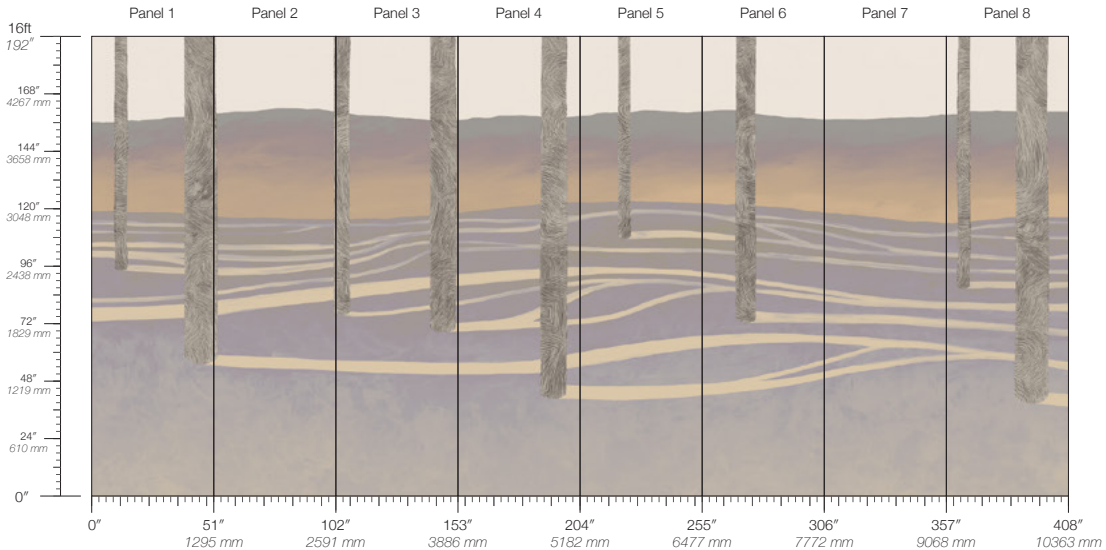

PENUMBRA

SHADOW

SUNDIAL

STONE

Sylvan Penumbra

Suitable for residential and commercial projects

COLOR

Penumbra

ITEM

5515

CONTENT

Type II PVC-Free

PANEL WIDTH

51" / 1295 mm trimmed

PANEL HEIGHT

132" / 3353 mm standard
192" / 4877 mm extended

REPEAT

Non-repeating

STOCK

Made to order

LEAD TIME

4 weeks to print

MINIMUM

1 panel

SPECS

Polyester/Natural Fiber face
Fabric backing
14 oz per linear yard
435.2 g per linear meter
Dappled surface texture

TESTING

(US) ASTM E84 Adhered Class A
(CN) CAN/ULC-S102.2 Class A
CCC-W-408D Type II
W-101 Type II Class A
ASTM E96 Procedure B - 66 Perms