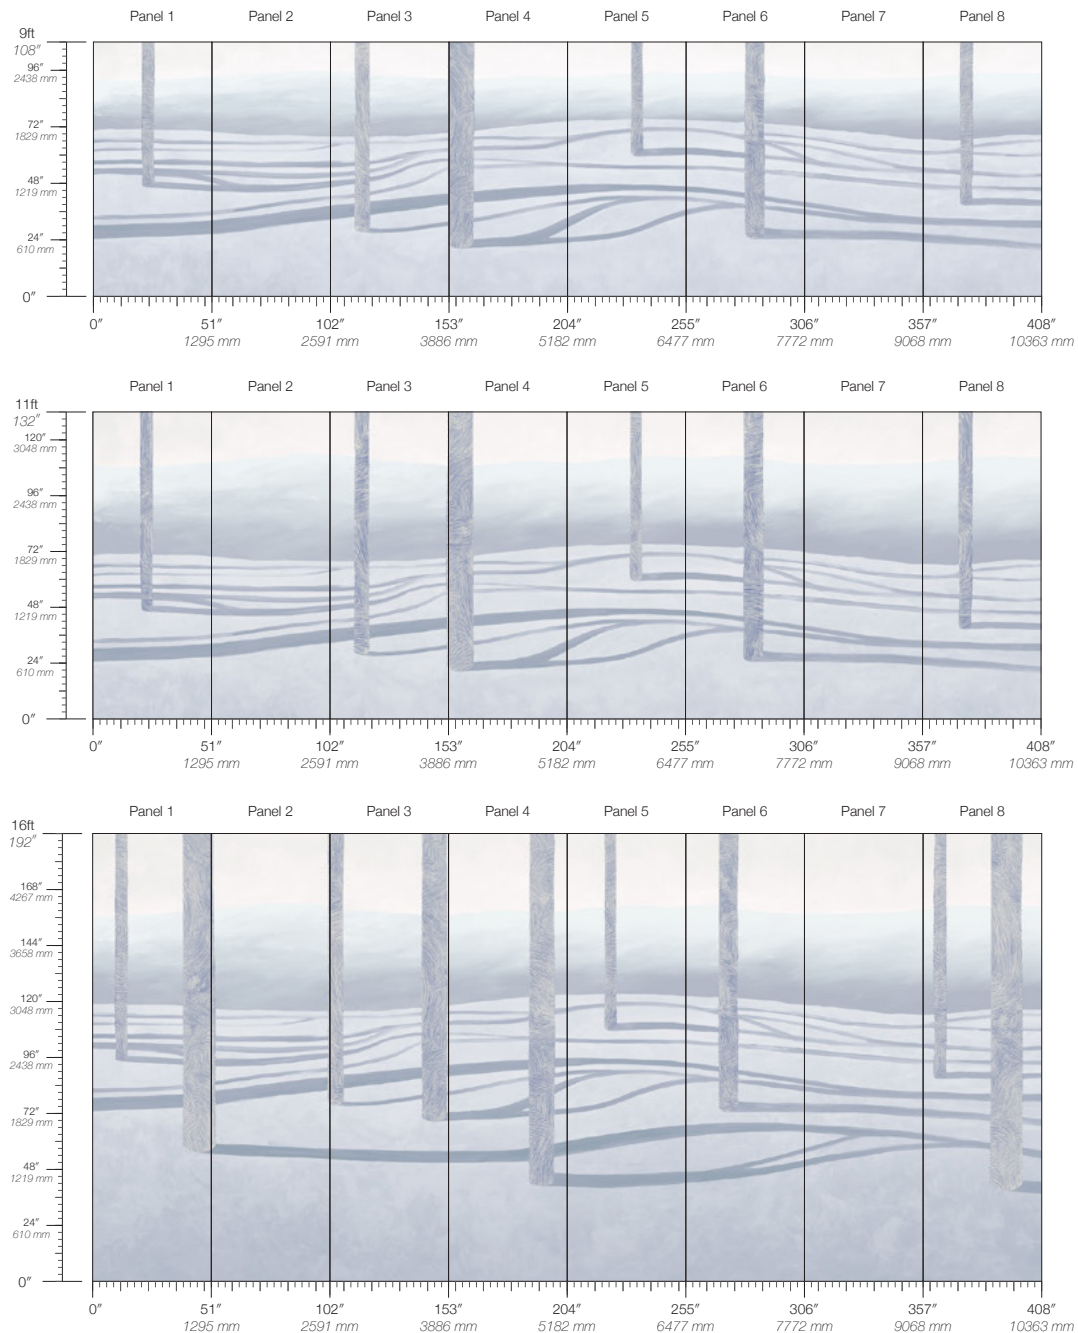

PENUMBRA

SHADOW

SUNDIAL

STONE

Sylvan Boreal

Suitable for residential and commercial projects

DISCLAIMER

Refer to our website to see the full mural artwork. Reference the physical sample for color and texture. Panel maps represent mural artwork only.

COLOR

Boreal

ITEM

5512

CONTENT

Type II PVC-Free

PANEL WIDTH

51" / 1295 mm trimmed

PANEL HEIGHT

108" / 2743 mm base

132" / 3353 mm standard

192" / 4877 mm extended

REPEAT

Non-repeating

STOCK

Made to order

LEAD TIME

4 weeks to print

MINIMUM

1 panel

PRICE

Available upon request

ORIGIN

USA