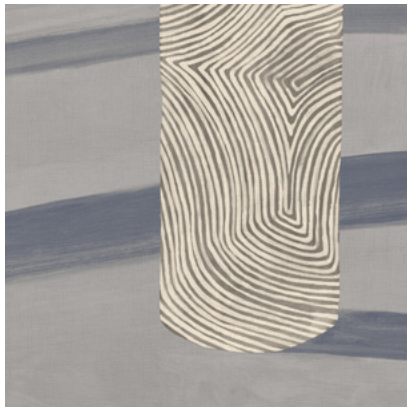

Calico

SYLVAN

Tear Sheet

Sylvan is a choreography of landscape, light, and shadow.

AFTERLIGHT

BOREAL

DAYLIGHT

LAKESIDE

PENUMBRA

SHADOW

SUNDIAL

STONE

Sylvan Boreal

Suitable for residential and commercial projects

DISCLAIMER

Refer to our website to see the full mural artwork. Reference the physical sample for color and texture. Panel maps represent mural artwork only.

COLOR

Boreal

ITEM

5512

CONTENT

Type II PVC-Free

PANEL WIDTH

51" / 1295 mm trimmed