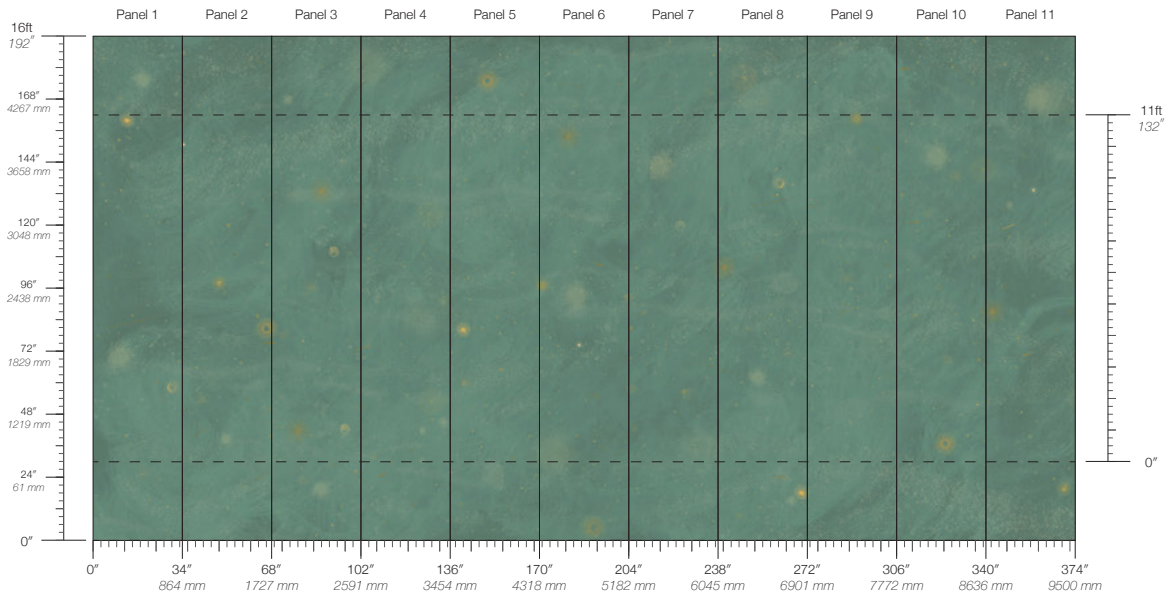

Supernova Supernal

Suitable for residential and some commercial projects

COLOR

Supernal

ITEM

7308

CONTENT

Dutch Metal Leaf

PANEL WIDTH

34" / 864 mm trimmed

PANEL HEIGHT

132" / 3353 mm standard
192" / 4877 mm extended

REPEAT

Non-repeating

STOCK

Made to order

LEAD TIME

4 weeks to print

MINIMUM

1 panel

PRICE

Available upon request

ORIGIN

USA

DETAILS

Custom options available

MAINTENANCE

Water-based cleanser

ENVIRONMENTAL

Formaldehyde Free
Heavy Metal Free
PVC Free

SPECS

Paper-backed metal leaf
7.2 oz per square yard
244 g per linear meter
Smooth metallic surface with
hand-applied leaf

TESTING

(US) ASTM E84 Adhered Class A
(EU) EN 15102 Class D-s3 / d2

CONTACT

sales@calicowallpaper.com
+1 718 243 1705
57 Lispenard Street
New York, NY 10013 USA

DISCLAIMER

Refer to our website to
see the full mural artwork.
Reference the physical sample
for color and texture. Panel
maps represent mural
artwork only.