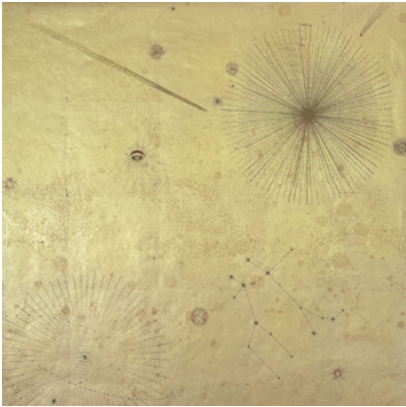

Calico

SUPERNOVA

Tear Sheet

Supernova is a journey through space and time

ASTRAL

COSMIC

INFINITY

PASSAGE

ITEM

7306

CONTENT

Dutch Metal Leaf

PANEL WIDTH

34" / 864 mm trimmed

PANEL HEIGHT

132" / 3353 mm standard
192" / 4877 mm extended

REPEAT

Non-repeating

STOCK

Made to order

LEAD TIME

4 weeks to print

MINIMUM

1 panel