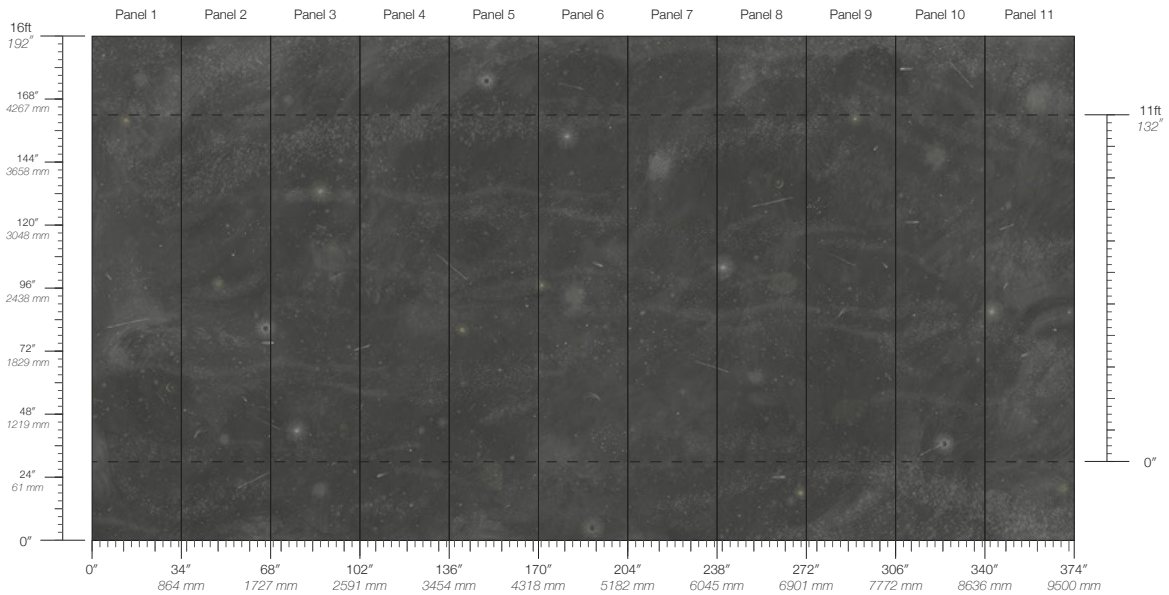

Supernova Portal

Suitable for residential and some commercial projects

COLOR

Portal

ITEM

7306

CONTENT

Dutch Metal Leaf

PANEL WIDTH

34" / 864 mm trimmed

PANEL HEIGHT

132" / 3353 mm standard
192" / 4877 mm extended

REPEAT

Non-repeating

STOCK

Made to order

LEAD TIME

4 weeks to print

MINIMUM

1 panel

PRICE

Available upon request

ORIGIN

USA

DETAILS

Custom options available

MAINTENANCE

Water-based cleanser

ENVIRONMENTAL

Formaldehyde Free
Heavy Metal Free
PVC Free

SPECS

Paper-backed metal leaf
7.2 oz per square yard
244 g per linear meter
Smooth metallic surface with
hand-applied leaf

TESTING

(US) ASTM E84 Adhered Class A
(EU) EN 15102 Class D-s3 / d2

CONTACT

sales@calicowallpaper.com
+1 718 243 1705
57 Lispenard Street
New York, NY 10013 USA

DISCLAIMER

Refer to our website to
see the full mural artwork.
Reference the physical sample
for color and texture. Panel
maps represent mural
artwork only.