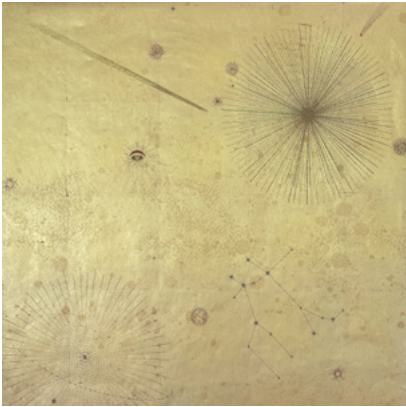

Calico

SUPERNOVA

Tear Sheet

Supernova is a journey through space and time

ASTRAL

COSMIC

INFINITY

PASSAGE

PEARL

PORTAL

STARGAZE

SUPERNAL

Supernova Infinity

Suitable for residential and some commercial projects

COLOR
Infinity

ITEM
7303

CONTENT
Dutch Metal Leaf

PANEL WIDTH
34" / 864 mm trimmed

PANEL HEIGHT
132" / 3353 mm standard
192" / 4877 mm extended

REPEAT
Non-repeating

STOCK
Made to order

LEAD TIME
4 weeks to print

MINIMUM
1 panel

PRICE
Available upon request