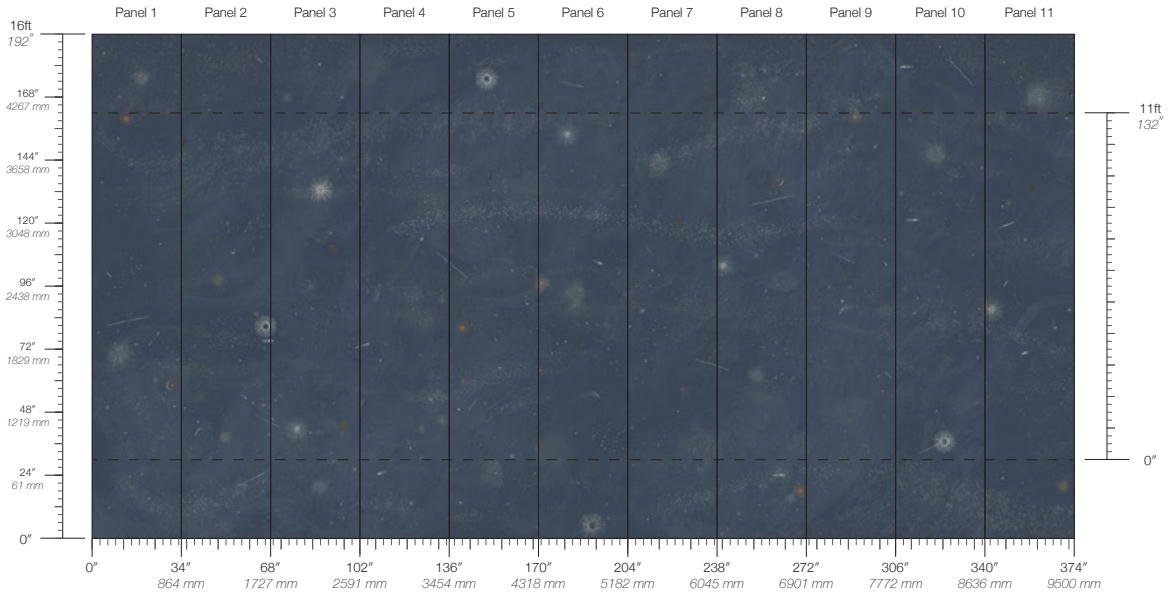

Supernova Infinity

Suitable for residential and some commercial projects

COLOR
Infinity

ITEM
7303

CONTENT
Dutch Metal Leaf

PANEL WIDTH
34" / 864 mm trimmed

PANEL HEIGHT
132" / 3353 mm standard
192" / 4877 mm extended

REPEAT
Non-repeating

STOCK
Made to order

LEAD TIME
4 weeks to print

MINIMUM
1 panel

PRICE
Available upon request

ORIGIN
USA

DETAILS
Custom options available

MAINTENANCE
Water-based cleanser

ENVIRONMENTAL
Formaldehyde Free
Heavy Metal Free
PVC Free

SPECS
Paper-backed metal leaf
7.2 oz per square yard
244 g per linear meter
Smooth metallic surface with
hand-applied leaf

TESTING
(US) ASTM E84 Adhered Class A
(EU) EN 15102 Class D-s3 / d2

CONTACT
sales@calicowallpaper.com
+1 718 243 1705
57 Lispenard Street
New York, NY 10013 USA

DISCLAIMER
Refer to our website to
see the full mural artwork.
Reference the physical sample
for color and texture. Panel
maps represent mural
artwork only.