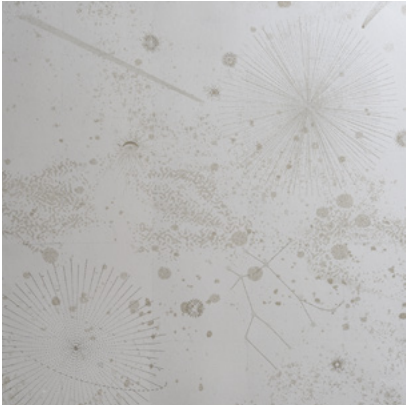

Calico

SUPERNOVA

Tear Sheet

Supernova is a journey through space and time

ASTRAL

COSMIC

INFINITY

PASSAGE

PEARL

PORTAL

STARGAZE

SUPERNAL

Supernova Infinity

Suitable for residential and some commercial projects

COLOR
Infinity

ITEM
7303

CONTENT
Dutch Metal Leaf

PANEL WIDTH
34" / 864 mm trimmed

PANEL HEIGHT
132" / 3353 mm standard
192" / 4877 mm extended

REPEAT
Non-repeating

STOCK
Made to order

LEAD TIME
4 weeks to print

MINIMUM
1 panel

PRICE
Available upon request