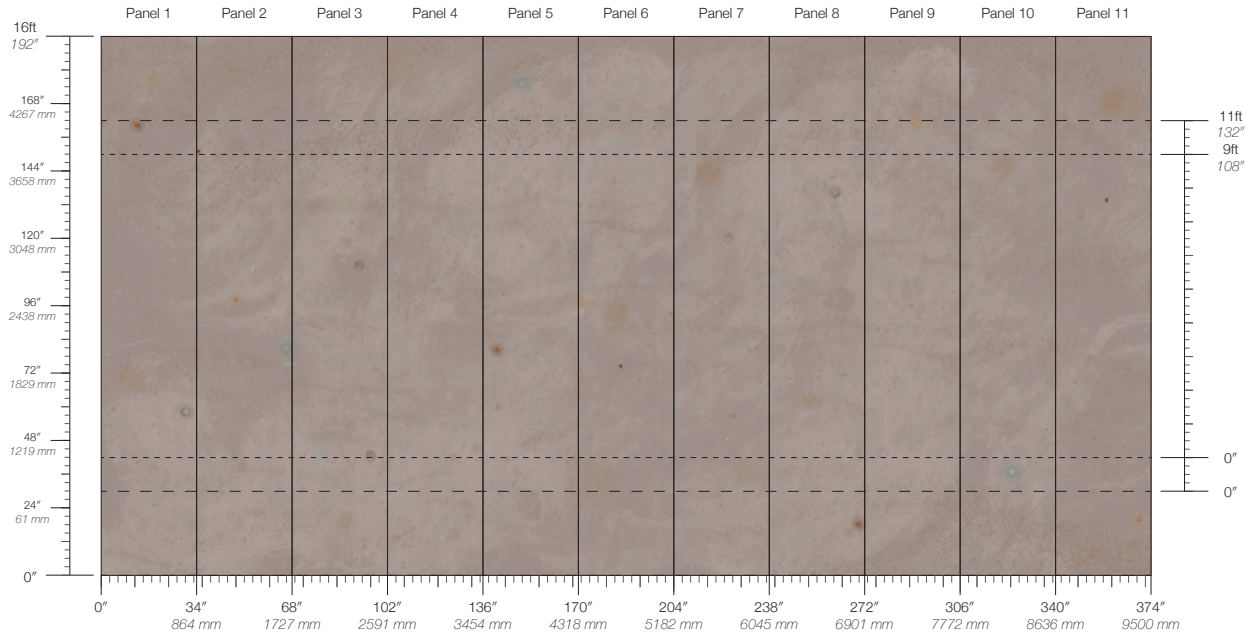

Supernova Astral

Suitable for residential and some commercial projects

COLOR

Astral

REPEAT

Non-repeating

DETAILS

Custom options available

TESTING

ASTM E84 Adhered Class A
EN 15102 Class D-s3 / d2

ITEM

7301

STOCK

Made to order

MAINTENANCE

Water-based cleanser

DISCLAIMER

Refer to our website to see the full mural artwork. Reference the physical sample for color and texture. Panel maps represent mural artwork only.

CONTENT

Dutch Metal Leaf

LEAD TIME

4 weeks to print

ENVIRONMENTAL

Formaldehyde Free
Heavy Metal Free
PVC Free

PANEL WIDTH

34" / 864 mm trimmed

MINIMUM

1 panel

SPECS

Paper-Backed Metal Leaf
7.2 oz/yd²
244 g/m²
Smooth Metallic Surface with
Hand-Applied Leaf

PANEL HEIGHT

108" / 2743 mm base
132" / 3353 mm standard
192" / 4877 mm extended

PRICE

Available upon request

ORIGIN

USA