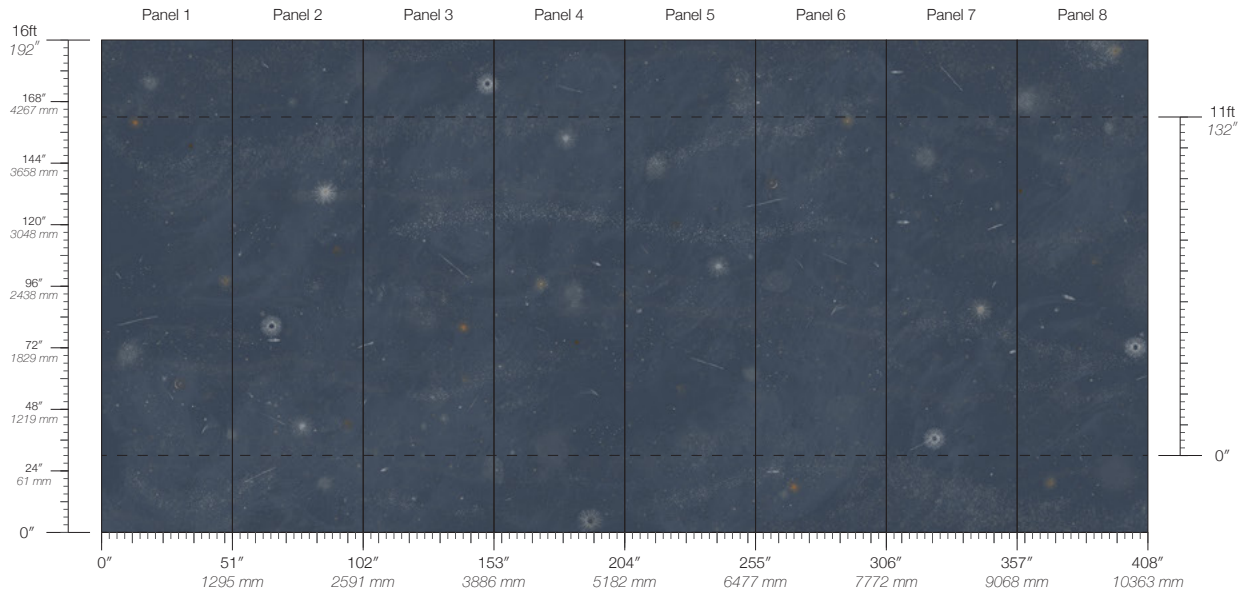

Supernova Infinity

Suitable for residential and commercial projects

COLOR
Infinity

ITEM
7343

CONTENT
Type II Vinyl

PANEL WIDTH
51" / 1295 mm trimmed

PANEL HEIGHT
132" / 3353 mm standard
192" / 4877 mm extended

REPEAT
Non-repeating

STOCK
Made to order

LEAD TIME
4 weeks to print

MINIMUM
1 panel

PRICE
Available upon request

ORIGIN
USA

DETAILS
Custom options available

ENVIRONMENTAL
Recycled Content
Phthalate Free
Low VOC
HPD Available

SPECS
Commercial Vinyl face
Non-woven backing
20 oz per linear yard
620 g per linear meter
Smooth reflective metallic texture

TESTING
(US) ASTM E84 Adhered Class A
(EU) EN 15102 Class B, s2
(CN) CAN/ULC-S102.2 Class A
CCC-W-408D Type II
WA Specification W-101 Type II

MAINTENANCE
Water-based cleanser

CONTACT
sales@calicowallpaper.com
+1 718 243 1705
57 Lispenard Street
New York, NY 10013 USA

DISCLAIMER
Refer to our website to see the full mural artwork. Reference the physical sample for color and texture. Panel maps represent mural artwork only.