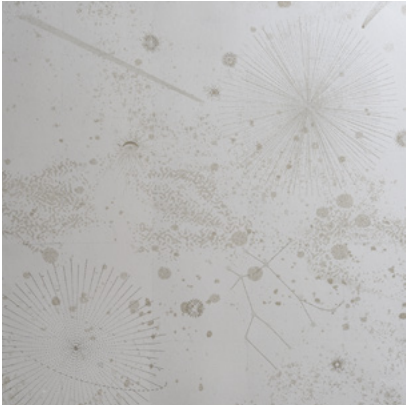

Calico

SUPERNOVA

Tear Sheet

Supernova is a journey through space and time

ASTRAL

COSMIC

INFINITY

PASSAGE

CONTENT
Type II Vinyl

PANEL WIDTH
51" / 1295 mm trimmed

PANEL HEIGHT
132" / 3353 mm standard
192" / 4877 mm extended

REPEAT
Non-repeating

STOCK
Made to order

LEAD TIME
4 weeks to print

MINIMUM
1 panel

PRICE
Available upon request