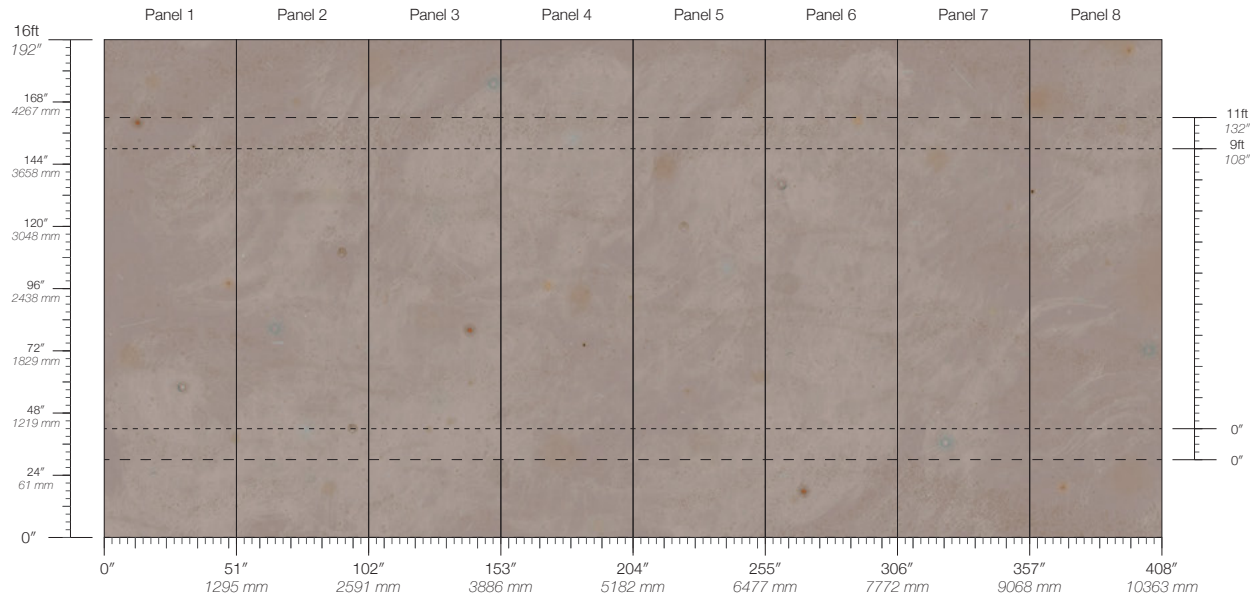

Supernova Astral

Suitable for residential and commercial projects

COLOR

Astral

ITEM

7341

CONTENT

Type II Vinyl

PANEL WIDTH

51" / 1295 mm trimmed

PANEL HEIGHT

108" / 2743 mm base
132" / 3353 mm standard
192" / 4877 mm extended

REPEAT

Non-repeating

STOCK

Made to order

LEAD TIME

4 weeks to print

MINIMUM

1 panel

PRICE

Available upon request

ORIGIN

USA

DETAILS

Custom options available

MAINTENANCE

Water-based cleanser

ENVIRONMENTAL

EPD & HPD Available
Low VOC
Contributes to LEED v4
11% Recycled Content
Phthalate Free

SPECS

Commercial Vinyl Face
Non-Woven Backing
13.33 oz/yd²
452 g/m²
Smooth Reflective Metallic Texture

TESTING

ASTM E84 Adhered Class A
CAN/ULC-S102
EN 15102 Class B, s2
CDPH CA Section 01350

DISCLAIMER

Refer to our website to see the full mural artwork. Reference the physical sample for color and texture. Panel maps represent mural artwork only.