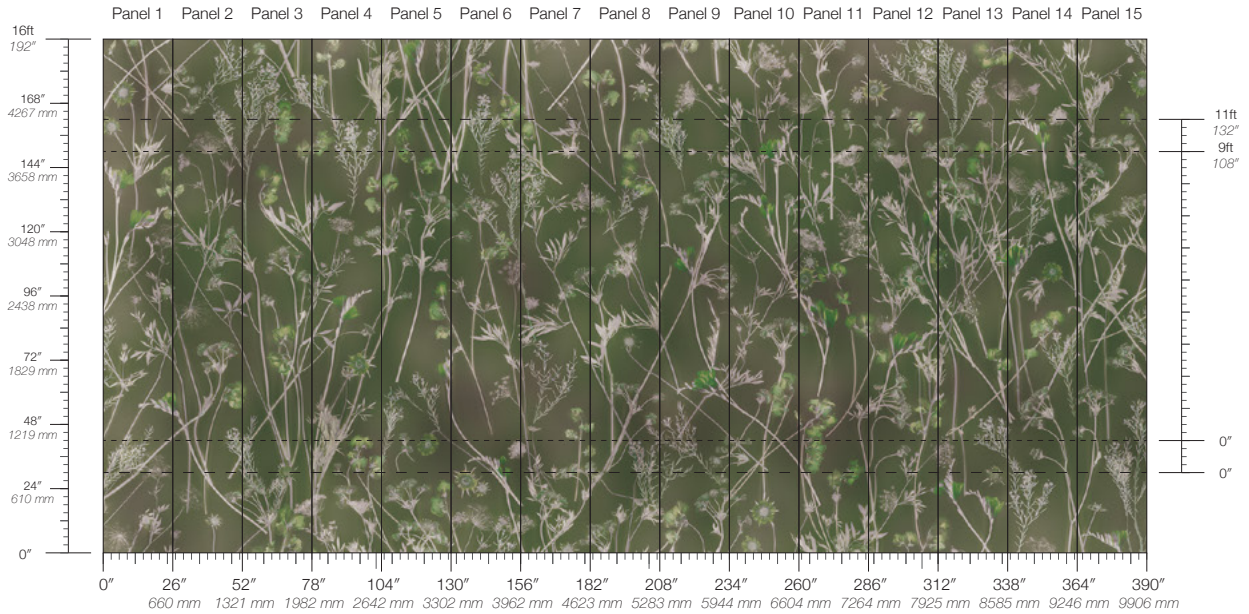

Sunprints Sprout

Suitable for residential and some commercial projects

COLOR

Sprout

REPEAT

Non-repeating

DETAILS

Custom options available

DISCLAIMER

Refer to our website to see the full mural artwork. Reference the physical sample for color and texture. Panel maps represent mural artwork only.

ITEM

6408

STOCK

Made to order

MAINTENANCE

Water-based cleanser

CONTENT

Clay-Coated Paper

LEAD TIME

4 weeks to print

ENVIRONMENTAL

FSC Certified Content

PANEL WIDTH

26" / 660 mm trimmed

MINIMUM

1 panel

SPECS

100% Cellulose Fiber

8.5 oz/yd²

289 g/m²

Smooth Surface Texture

PANEL HEIGHT

108" / 2743 mm base

132" / 3353 mm standard

192" / 4877 mm extended

PRICE

Available upon request

ORIGIN

USA

TESTING

ASTM E84 Adhered Class A