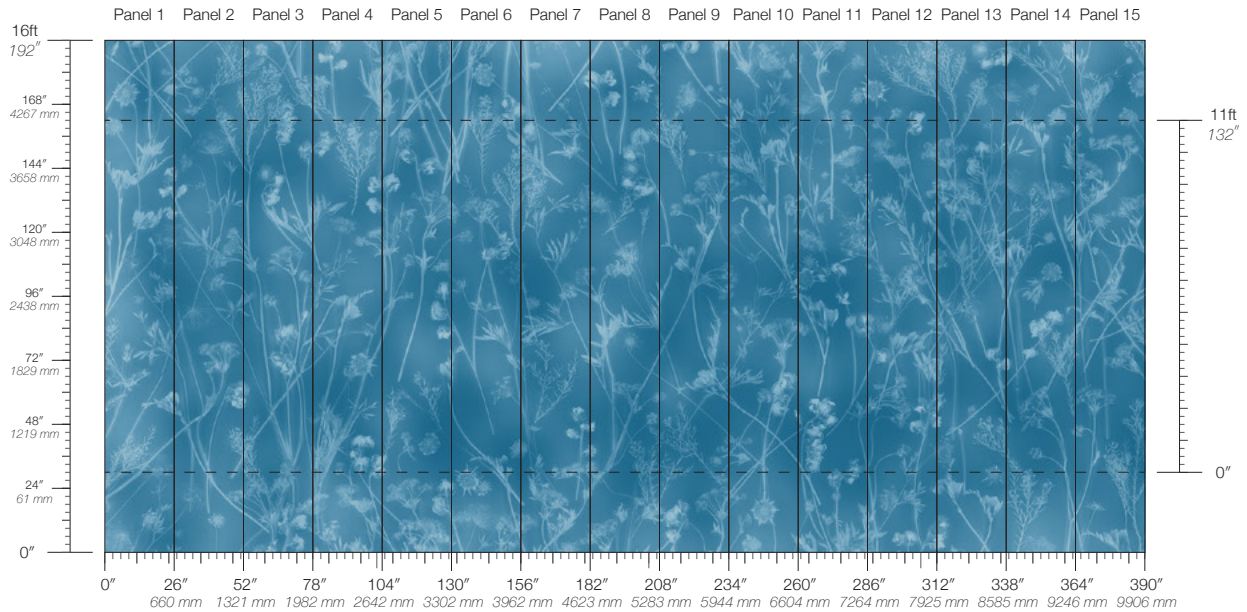

Sunprints Serene

Suitable for residential and some commercial projects

COLOR
Serene

STOCK
Made to order

MAINTENANCE
Water-based cleanser

CONTACT
sales@calicowallpaper.com
+1 718 243 1705
57 Lispenard Street
New York, NY 10013 USA

ITEM
6407

LEAD TIME
4 weeks to print

ENVIRONMENTAL
FSC Certified Content

CONTENT
Clay-Coated Paper

MINIMUM
1 panel

SPECS
100% Cellulose face
Non-woven backing
7.1 oz per linear yard
117 g per linear meter
Smooth surface texture

DISCLAIMER
Refer to our website to see the full mural artwork. Reference the physical sample for color and texture. Panel maps represent mural artwork only.

PANEL WIDTH
26" / 661 mm trimmed

PRICE
Available upon request

PANEL HEIGHT
132" / 3353 mm standard
192" / 4877 mm extended

ORIGIN
USA

TESTING
(US) ASTM E84 Adhered Class A

REPEAT
Non-repeating

DETAILS
Custom options available