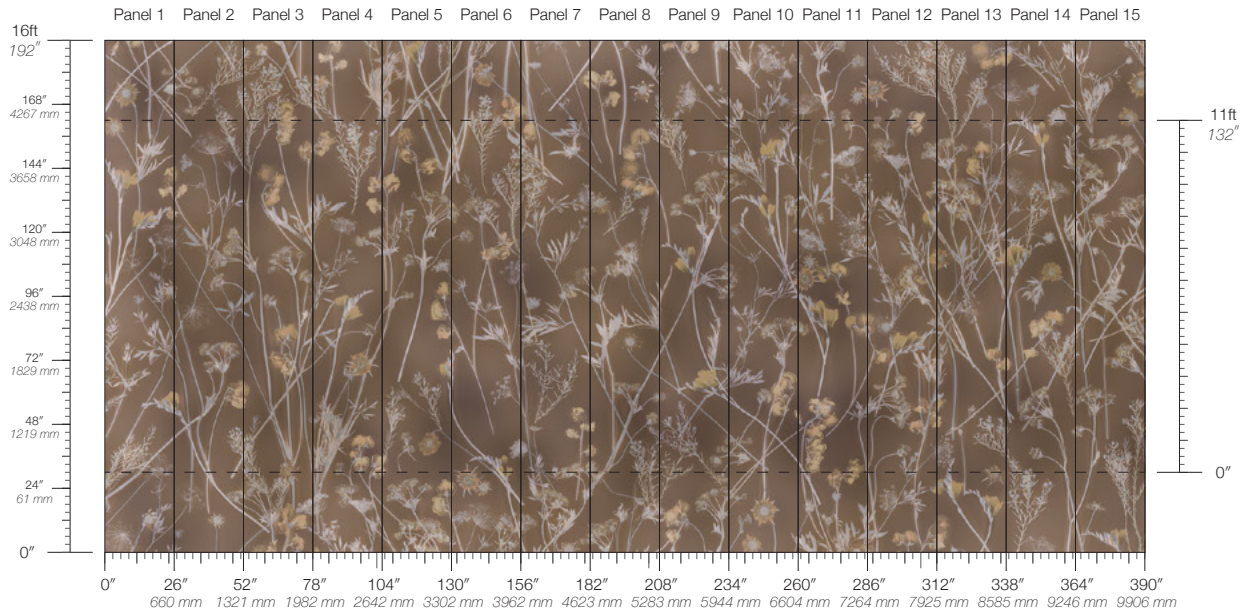

GRAIN

SEPIA

SERENE

SPROUT

Sunprints Sepia

Suitable for residential and some commercial projects

COLOR
Sepia

ITEM
6406

CONTENT
Clay-Coated Paper

PANEL WIDTH
26" / 661 mm trimmed

PANEL HEIGHT
132" / 3353 mm standard
192" / 4877 mm extended

REPEAT
Non-repeating

STOCK
Made to order

LEAD TIME
4 weeks to print

MINIMUM
1 panel

PRICE
Available upon request