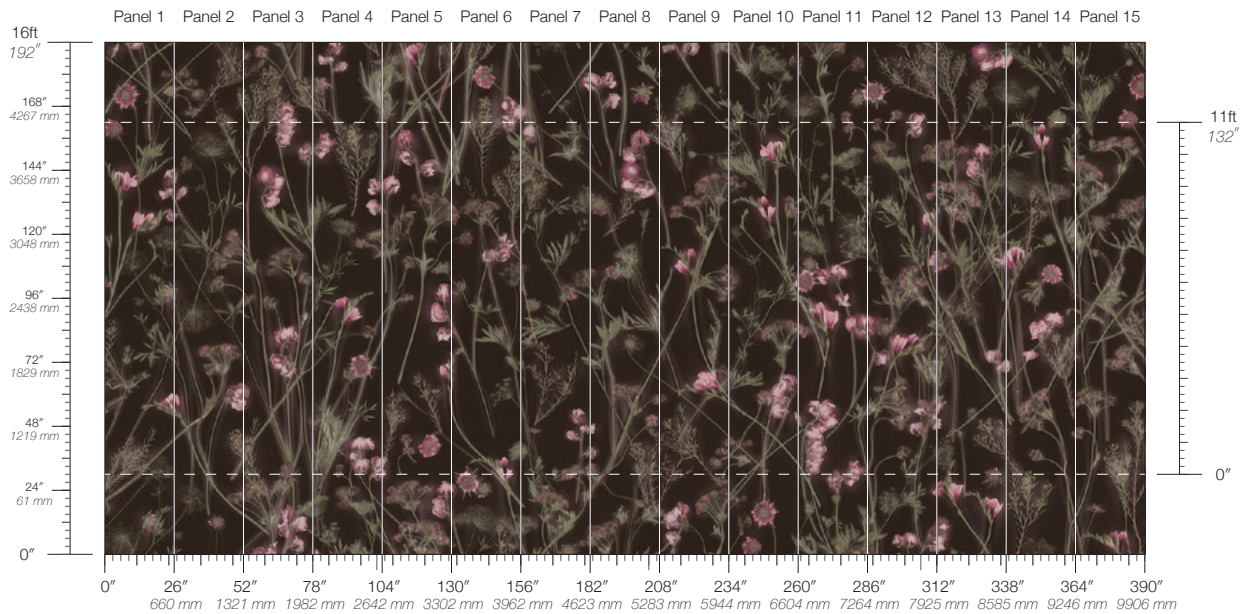

SEPIA

SERENE

SPROUT

# Sunprints Freesia

Suitable for residential and some commercial projects

**COLOR**  
Freesia

**ITEM**  
6404

**CONTENT**  
Clay-Coated Paper

**PANEL WIDTH**  
26" / 661 mm trimmed

**PANEL HEIGHT**  
132" / 3353 mm standard  
192" / 4877 mm extended