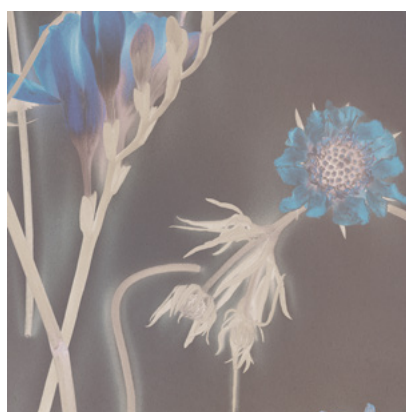

Calico

SUNPRINTS

Tear Sheet

Sunprints reveals the radiant alchemy of wildflowers in sunlit moments.

BLUEBELL

CHARM

FERN

FREESIA

GRAIN

SEPIA

SERENE

SPROUT

Sunprints Charm

Suitable for residential and some commercial projects

COLOR
Charm

STOCK
Made to order