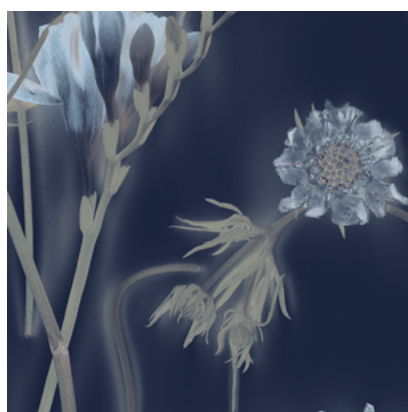

Calico

SUNPRINTS

Tear Sheet

Sunprints reveals the radiant alchemy of wildflowers in sunlit moments.

BLUEBELL

CHARM

FERN

FREESIA

GRAIN

SEPIA

SERENE

SPROUT

Sunprints Charm

Suitable for residential and some commercial projects

COLOR
Charm

STOCK
Made to order

MINIMUM
1 panel

SPECS
100% Cellulose face
Non-woven backing
7.1 oz per linear yard
117 g per linear meter
Smooth surface texture

DISCLAIMER
Refer to our website to see the full mural artwork. Reference the physical sample for color and texture. Panel maps represent mural artwork only.