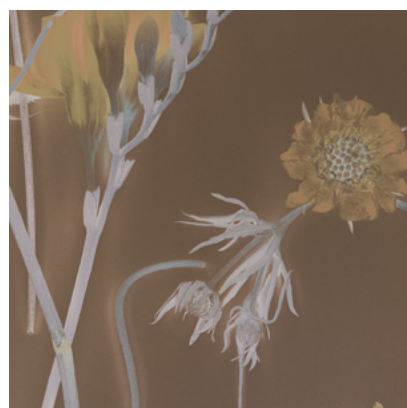

Calico

SUNPRINTS

Tear Sheet

Sunprints reveals the radiant alchemy of wildflowers in sunlit moments.

BLUEBELL

CHARM

FERN

FREESIA

GRAIN

SEPIA

SERENE

SPROUT

Sunprints Charm

Suitable for residential and some commercial projects

COLOR
Charm

STOCK
Made to order