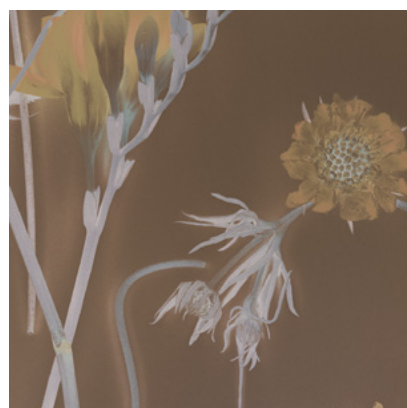

# SUNPRINTS

Tear Sheet

Sunprints reveals the radiant alchemy of wildflowers in sunlit moments.

BLUEBELL

CHARM

FERN

FREESIA

GRAIN

SEPIA

SERENE

SPROUT

# Sunprints Sprout

Suitable for residential and commercial projects

<b>COLOR</b> Sprout	Non-repeating	Custom options available	Dappled Surface Texture
<b>ITEM</b> 6448	<b>STOCK</b> Made to order	<b>MAINTENANCE</b> Water-based cleanser	<b>TESTING</b> ASTM E84 Adhered Class A CAN/ULC-S102 CDPH CA Section 01350
<b>CONTENT</b> Type II PVC-Free	<b>LEAD TIME</b> 4 weeks to print	<b>ENVIRONMENTAL</b> EPD & HPD Available Declare Label Red List Free Low VOC Contributes to LEED v4 31% Recycled Content	<b>DISCLAIMER</b> Refer to our website to see the full mural artwork. Reference the physical sample for color and texture. Panel maps represent mural artwork only.
<b>PANEL WIDTH</b> 51" / 1295 mm trimmed	<b>MINIMUM</b> 1 panel	<b>ORIGIN</b> USA	
<b>PANEL HEIGHT</b> 108" / 2743 mm base 132" / 3353 mm standard 192" / 4877 mm extended	<b>PRICE</b> Available upon request	<b>DETAILS</b> <b>SPECS</b> Polyester/Natural Fiber Face Fabric Backing 9.3 oz/yd <sup>2</sup> 315.3 g/m <sup>2</sup>	