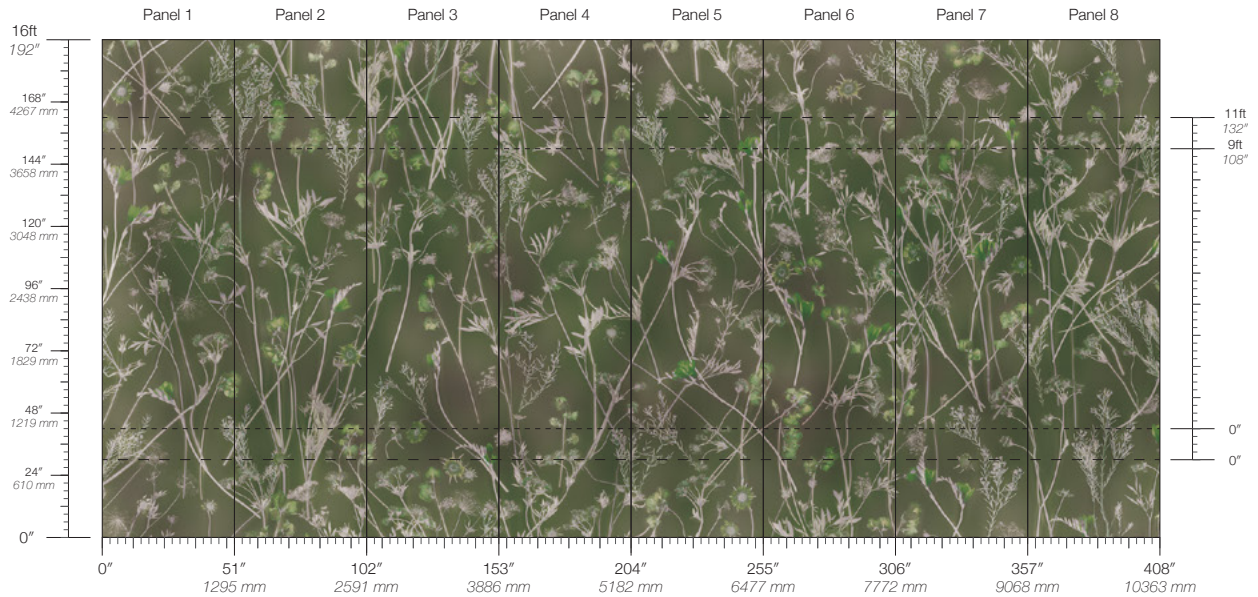

SEPIA

SERENE

SPROUT

# Sunprints Sprout

Suitable for residential and commercial projects

<b>COLOR</b> Sprout	Non-repeating	Custom options available	Dappled Surface Texture
<b>ITEM</b> 6448	<b>STOCK</b> Made to order	<b>MAINTENANCE</b> Water-based cleanser	<b>TESTING</b> ASTM E84 Adhered Class A CAN/ULC-S102 CDPH CA Section 01350
<b>CONTENT</b> Type II PVC-Free	<b>LEAD TIME</b> 4 weeks to print	<b>ENVIRONMENTAL</b> EPD & HPD Available Declare Label Red List Free Low VOC Contributes to LEED v4 31% Recycled Content	<b>DISCLAIMER</b> Refer to our website to see the full mural artwork. Reference the physical sample for color and texture. Panel maps represent mural artwork only.
<b>PANEL WIDTH</b> 51" / 1295 mm trimmed	<b>MINIMUM</b> 1 panel	<b>ORIGIN</b> USA	
<b>PANEL HEIGHT</b> 108" / 2743 mm base 132" / 3353 mm standard 192" / 4877 mm extended	<b>PRICE</b> Available upon request	<b>DETAILS</b> <b>SPECS</b> Polyester/Natural Fiber Face Fabric Backing 9.3 oz/yd <sup>2</sup> 315.3 g/m <sup>2</sup>	