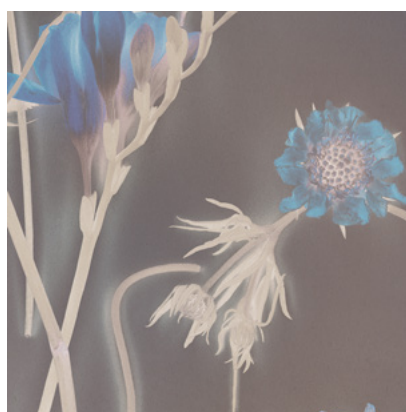

# SUNPRINTS

Tear Sheet

Sunprints reveals the radiant alchemy of wildflowers in sunlit moments.

BLUEBELL

CHARM

FERN

FREESIA

GRAIN

SEPIA

SERENE

SPROUT

# Sunprints Sprout

Suitable for residential and commercial projects

<b>COLOR</b> Sprout	Non-repeating	Custom options available	Dappled Surface Texture
<b>ITEM</b> 6448	<b>STOCK</b> Made to order	<b>MAINTENANCE</b> Water-based cleanser	<b>TESTING</b> ASTM E84 Adhered Class A CAN/ULC-S102 CDPH CA Section 01350
<b>CONTENT</b> Type II PVC-Free	<b>LEAD TIME</b> 4 weeks to print	<b>ENVIRONMENTAL</b> EPD & HPD Available Declare Label Red List Free Low VOC Contributes to LEED v4 31% Recycled Content	<b>DISCLAIMER</b> Refer to our website to see the full mural artwork. Reference the physical sample for color and texture. Panel maps represent mural artwork only.
<b>PANEL WIDTH</b> 51" / 1295 mm trimmed	<b>MINIMUM</b> 1 panel	<b>ORIGIN</b> USA	
<b>PANEL HEIGHT</b> 108" / 2743 mm base 132" / 3353 mm standard 192" / 4877 mm extended	<b>PRICE</b> Available upon request	<b>DETAILS</b> <b>SPECS</b> Polyester/Natural Fiber Face Fabric Backing 9.3 oz/yd <sup>2</sup> 315.3 g/m <sup>2</sup>	