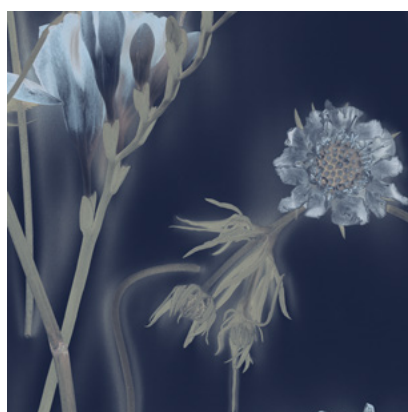

# SUNPRINTS

Tear Sheet

Sunprints reveals the radiant alchemy of wildflowers in sunlit moments.

BLUEBELL

CHARM

FERN

FREESIA

GRAIN

SEPIA

SERENE

SPROUT

# Sunprints Sprout

Suitable for residential and commercial projects

<b>COLOR</b> Sprout	Non-repeating	Custom options available	Dappled Surface Texture
<b>ITEM</b> 6448	<b>STOCK</b> Made to order	<b>MAINTENANCE</b> Water-based cleanser	<b>TESTING</b> ASTM E84 Adhered Class A CAN/ULC-S102 CDPH CA Section 01350
<b>CONTENT</b> Type II PVC-Free	<b>LEAD TIME</b> 4 weeks to print	<b>ENVIRONMENTAL</b> EPD & HPD Available Declare Label Red List Free Low VOC Contributes to LEED v4 31% Recycled Content	<b>DISCLAIMER</b> Refer to our website to see the full mural artwork. Reference the physical sample for color and texture. Panel maps represent mural artwork only.
<b>PANEL WIDTH</b> 51" / 1295 mm trimmed	<b>MINIMUM</b> 1 panel	<b>ORIGIN</b> USA	
<b>PANEL HEIGHT</b> 108" / 2743 mm base 132" / 3353 mm standard 192" / 4877 mm extended	<b>PRICE</b> Available upon request	<b>DETAILS</b> <b>SPECS</b> Polyester/Natural Fiber Face Fabric Backing 9.3 oz/yd <sup>2</sup> 315.3 g/m <sup>2</sup>	