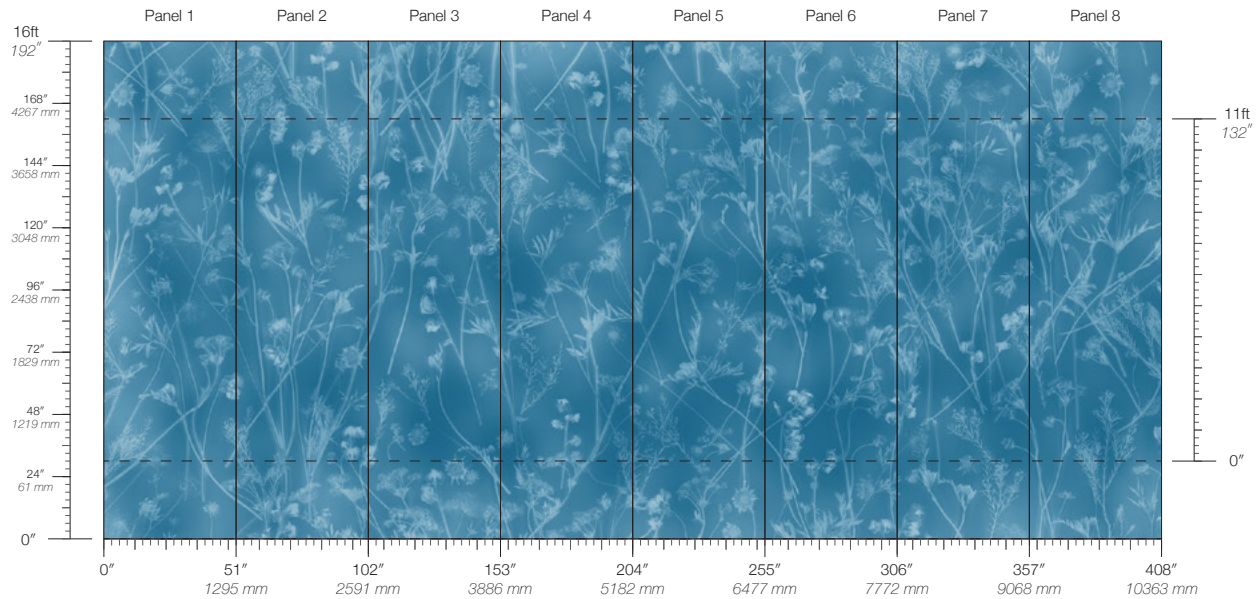

SEPIA

SERENE

SPROUT

# Sunprints Serene

Suitable for residential and commercial projects

**COLOR**  
Serene

**ITEM**  
6447

**CONTENT**  
Type II PVC-Free

**PANEL WIDTH**  
51" / 1295 mm trimmed

**PANEL HEIGHT**  
132" / 3353 mm standard  
192" / 4877 mm extended