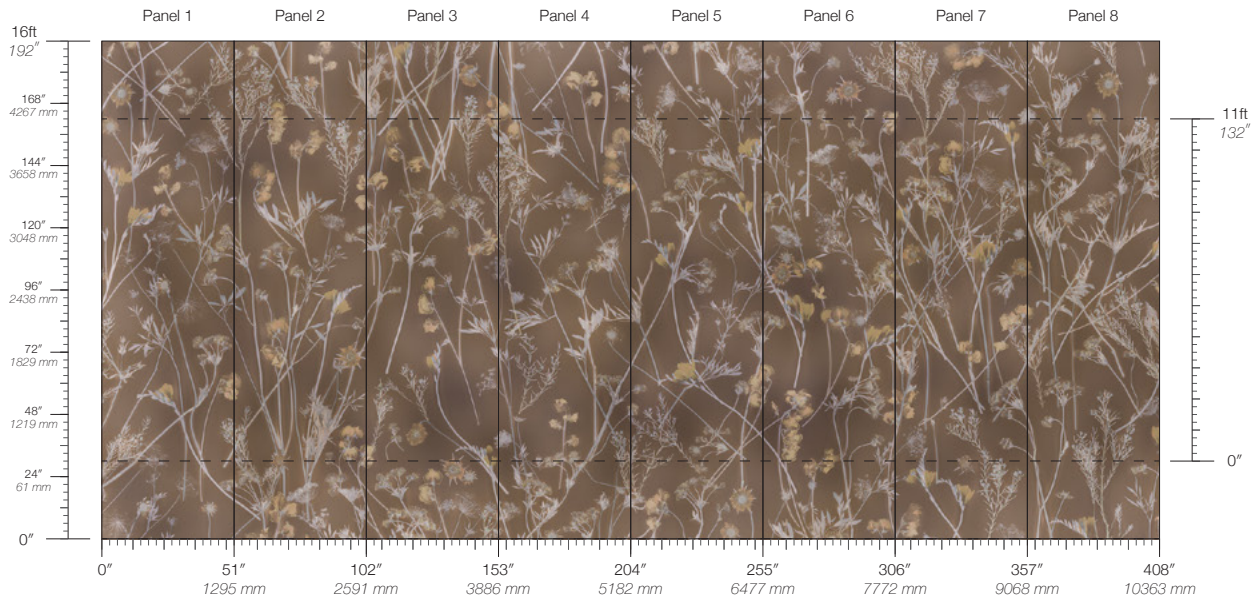

GRAIN

SEPIA

SERENE

SPROUT

Sunprints Sepia

Suitable for residential and commercial projects

COLOR
Sepia

ITEM
6446

CONTENT
Type II PVC-Free

PANEL WIDTH
51" / 1295 mm trimmed

PANEL HEIGHT
132" / 3353 mm standard
192" / 4877 mm extended

REPEAT
Non-repeating

STOCK
Made to order

LEAD TIME
4 weeks to print

MINIMUM
1 panel

PRICE
Available upon request

ORIGIN
USA

DETAILS
Custom options available

MAINTENANCE
Water-based cleanser

ENVIRONMENTAL
Recycled Content
Phthalate Free
Low VOC
HPD Available

SPECS
Polyester/Natural Fiber face
Fabric backing
14 oz per linear yard
435.2 g per linear meter
Dappled surface texture