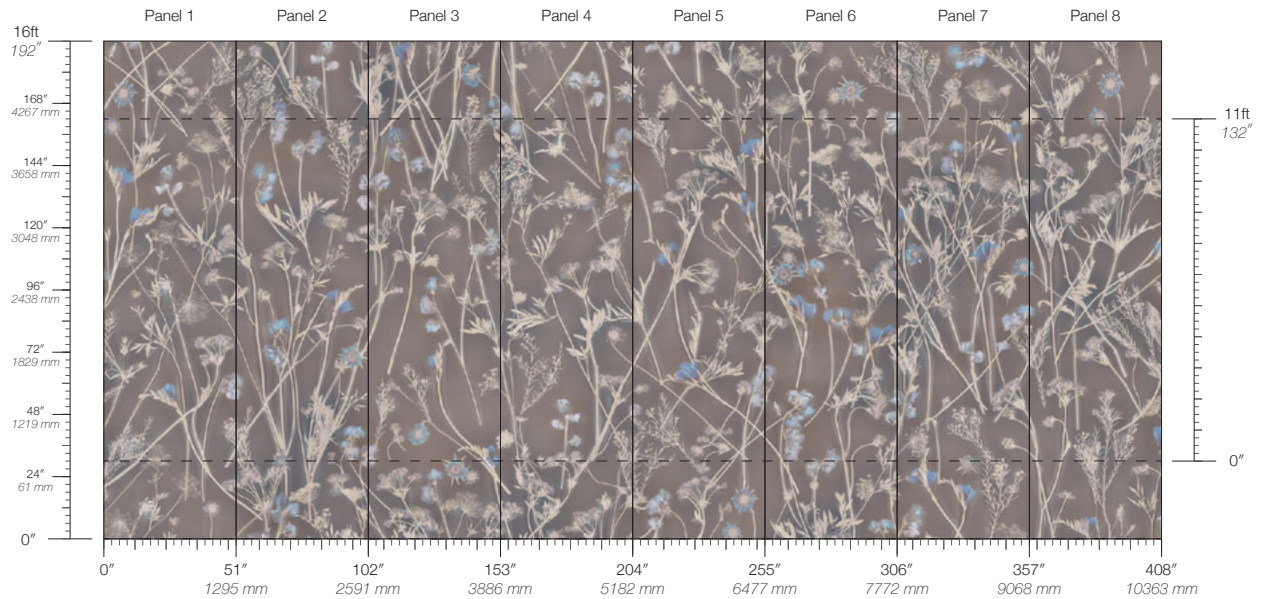

SEPIA

SERENE

SPROUT

# Sunprints Charm

Suitable for residential and commercial projects

**COLOR**  
Charm

**ITEM**  
6442

**CONTENT**  
Type II PVC-Free

**PANEL WIDTH**  
51" / 1295 mm trimmed

**PANEL HEIGHT**  
132" / 3353 mm standard  
192" / 4877 mm extended