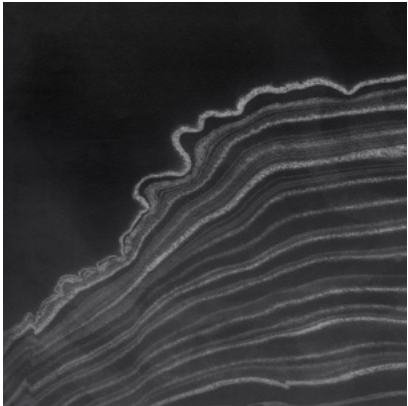

# SUMI

Tear Sheet

Sumi is an illusion of water's invisible movements.

CURRENT

FLOW

PEBBLE

SALT

STONE

SWELL

TEMPEST