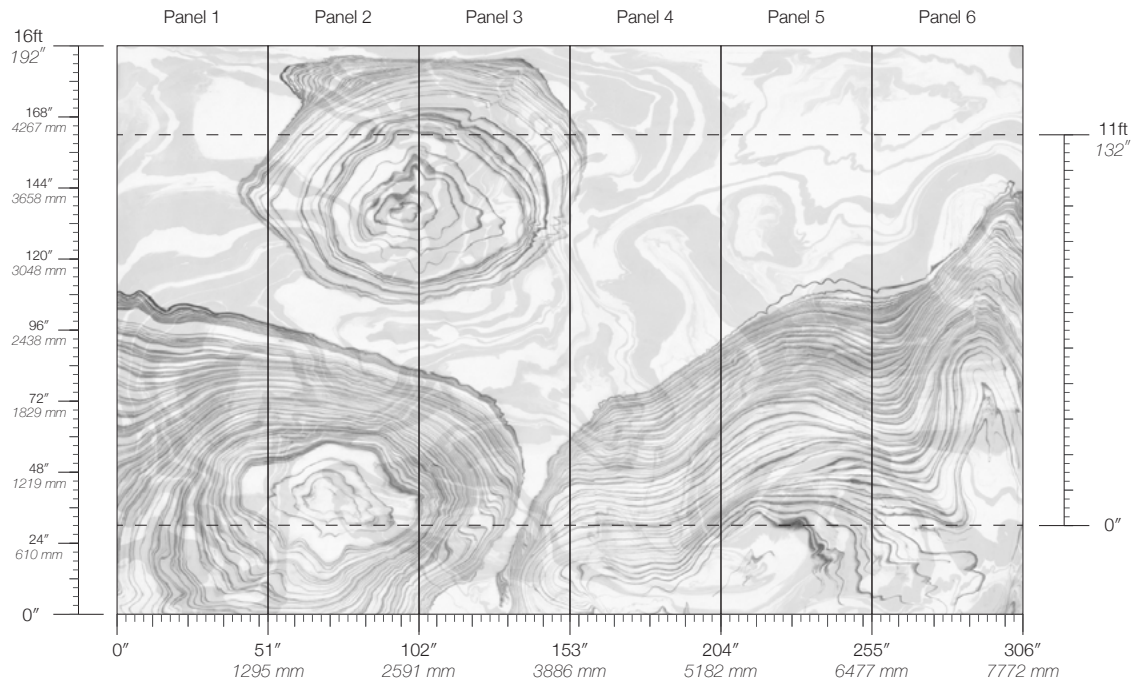

# SUMI

Tear Sheet

Sumi is an illusion of water's invisible movements.

CURRENT

FLOW

PEBBLE

SALT

STONE

# Sumi Tempest

Suitable for residential and commercial projects

**COLOR**  
Tempest

**ITEM**  
2707

**CONTENT**  
Type II PVC-Free

**PANEL WIDTH**  
51" / 1295 mm trimmed

**PANEL HEIGHT**  
132" / 3353 mm standard  
192" / 4877 mm extended