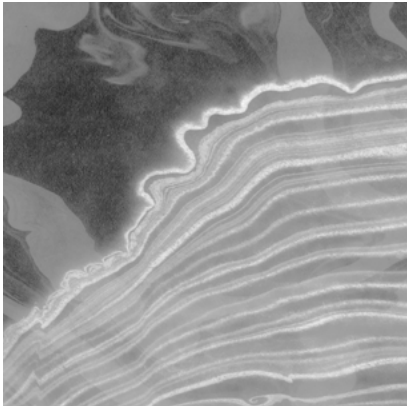

Calico

SUMI

Tear Sheet

Sumi is an illusion of water's invisible movements.

CURRENT

FLOW

PEBBLE

SALT

STONE

SWELL

TEMPEST

Sumi Salt

Suitable for residential and commercial projects

COLOR
Salt

ITEM
2704

CONTENT
Type II PVC-Free

PANEL WIDTH
51" / 1295 mm trimmed

PANEL HEIGHT
132" / 3353 mm standard
192" / 4877 mm extended

REPEAT
Non-repeating

STOCK
Made to order

LEAD TIME
4 weeks to print

MINIMUM
1 panel

PRICE
Available upon request

ORIGIN
USA

DETAILS
Custom options available

MAINTENANCE
Water-based cleanser

ENVIRONMENTAL
Recycled Content
Phthalate Free
Low VOC
HPD Available

SPECS
Polyester/Natural Fiber face
Fabric backing
14 oz per linear yard
435.2 g per linear meter
Dappled surface texture