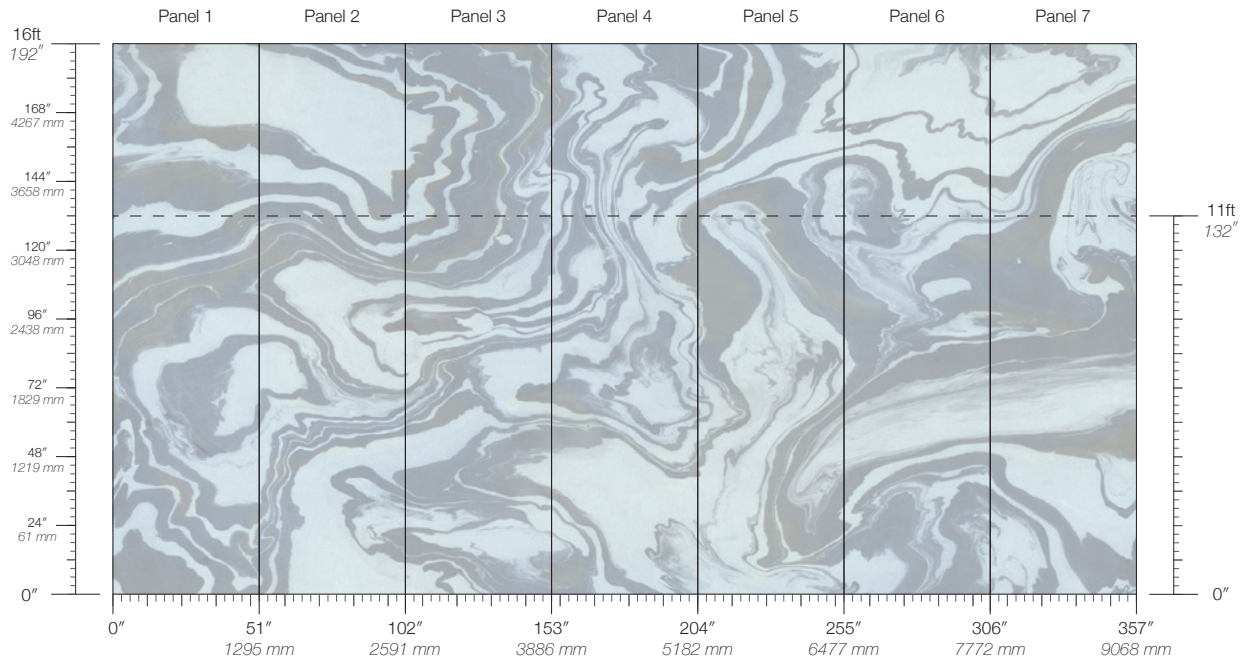

Sumi Salt

Suitable for residential and commercial projects

COLOR
Salt

ITEM
2704

CONTENT
Type II PVC-Free

PANEL WIDTH
51" / 1295 mm trimmed

PANEL HEIGHT
132" / 3353 mm standard
192" / 4877 mm extended

REPEAT
Non-repeating

STOCK
Made to order

LEAD TIME
4 weeks to print

MINIMUM
1 panel

PRICE
Available upon request

ORIGIN
USA

DETAILS
Custom options available

MAINTENANCE
Water-based cleanser

ENVIRONMENTAL
Recycled Content
Phthalate Free
Low VOC
HPD Available

SPECS
Polyester/Natural Fiber face
Fabric backing
14 oz per linear yard
435.2 g per linear meter
Dappled surface texture

TESTING
(US) ASTM E84 Adhered Class A
(CN) CAN/ULC-S102.2 Class A
CCC-W-408D Type II
W-101 Type II Class A
ASTM E96 Procedure B - 66 Perms

CONTACT
sales@calicowallpaper.com
+1 718 243 1705
57 Lispenard Street
New York, NY 10013 USA

DISCLAIMER
Refer to our website to see the full mural artwork. Reference the physical sample for color and texture. Panel maps represent mural artwork only.