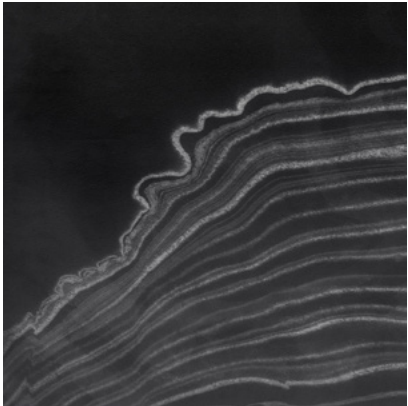

Calico

SUMI

Tear Sheet

Sumi is an illusion of water's invisible movements.

CURRENT

FLOW

PEBBLE

SALT

STONE

SWELL

TEMPEST

Sumi Salt

Suitable for residential and commercial projects

COLOR
Salt

ITEM
2704

CONTENT
Type II PVC-Free

PANEL WIDTH
51" / 1295 mm trimmed

PANEL HEIGHT
132" / 3353 mm standard
192" / 4877 mm extended

REPEAT
Non-repeating

STOCK
Made to order

LEAD TIME
4 weeks to print

MINIMUM
1 panel

PRICE
Available upon request

ORIGIN
USA

DETAILS
Custom options available

MAINTENANCE
Water-based cleanser

ENVIRONMENTAL
Recycled Content
Phthalate Free
Low VOC
HPD Available

SPECS
Polyester/Natural Fiber face
Fabric backing
14 oz per linear yard
435.2 g per linear meter
Dappled surface texture