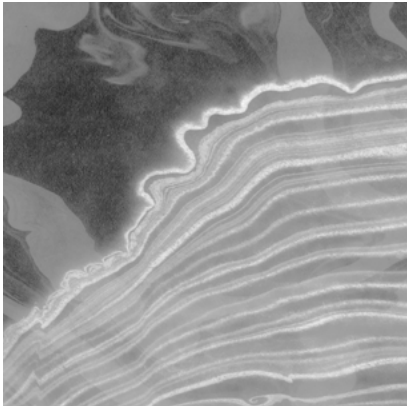

Calico

SUMI

Tear Sheet

Sumi is an illusion of water's invisible movements.

CURRENT

FLOW

PEBBLE

SALT

STONE

SWELL

TEMPEST

Sumi Salt

Suitable for residential and commercial projects

COLOR
Salt

STOCK
Made to order

REPEAT
Non-repeating

CONTACT
sales@calicowallpaper.com
+1 718 243 1705
57 Lispenard Street
New York, NY 10013 USA

ITEM
2704

MINIMUM
1 panel

LEAD TIME
4 weeks to print

CONTENT
Type II PVC-Free

MAINTENANCE
Water-based cleanser

ORIGIN
USA

DISCLAIMER
Panel maps represent mural artwork only. Reference the physical sample for color and texture.

PANEL WIDTH
51" / 1295 mm trimmed

FLAMMABILITY
ASTM E84 Adhered Class A

DETAILS
Custom options available