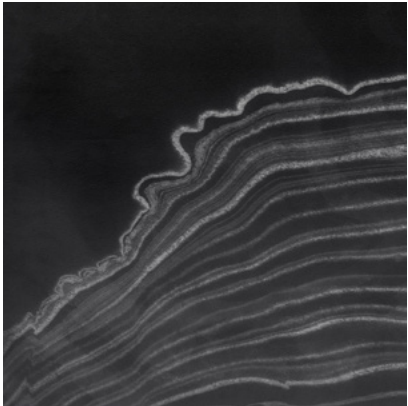

Calico

SUMI

Tear Sheet

Sumi is an illusion of water's invisible movements.

CURRENT

FLOW

PEBBLE

SALT

STONE

SWELL

TEMPEST

Sumi Salt

Suitable for residential and commercial projects

COLOR
Salt

STOCK
Made to order

REPEAT
Non-repeating

CONTACT
sales@calicowallpaper.com
+1 718 243 1705
57 Lispenard Street
New York, NY 10013 USA

ITEM
2704

MINIMUM
1 panel

LEAD TIME
4 weeks to print

CONTENT
Type II PVC-Free

MAINTENANCE
Water-based cleanser

ORIGIN
USA

DISCLAIMER
Panel maps represent mural artwork only. Reference the physical sample for color and texture.

PANEL WIDTH
51" / 1295 mm trimmed

FLAMMABILITY
ASTM E84 Adhered Class A

DETAILS
Custom options available