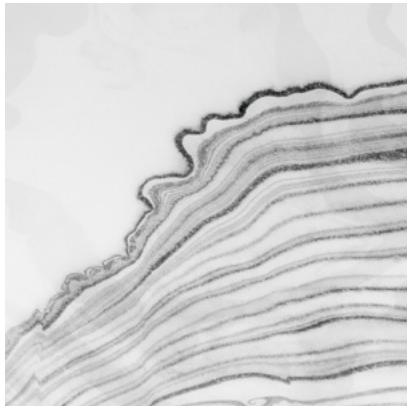

Calico

SUMI

Tear Sheet

Sumi is an illusion of water's invisible movements.

CURRENT

FLOW

PEBBLE

SALT

STONE

SWELL

TEMPEST