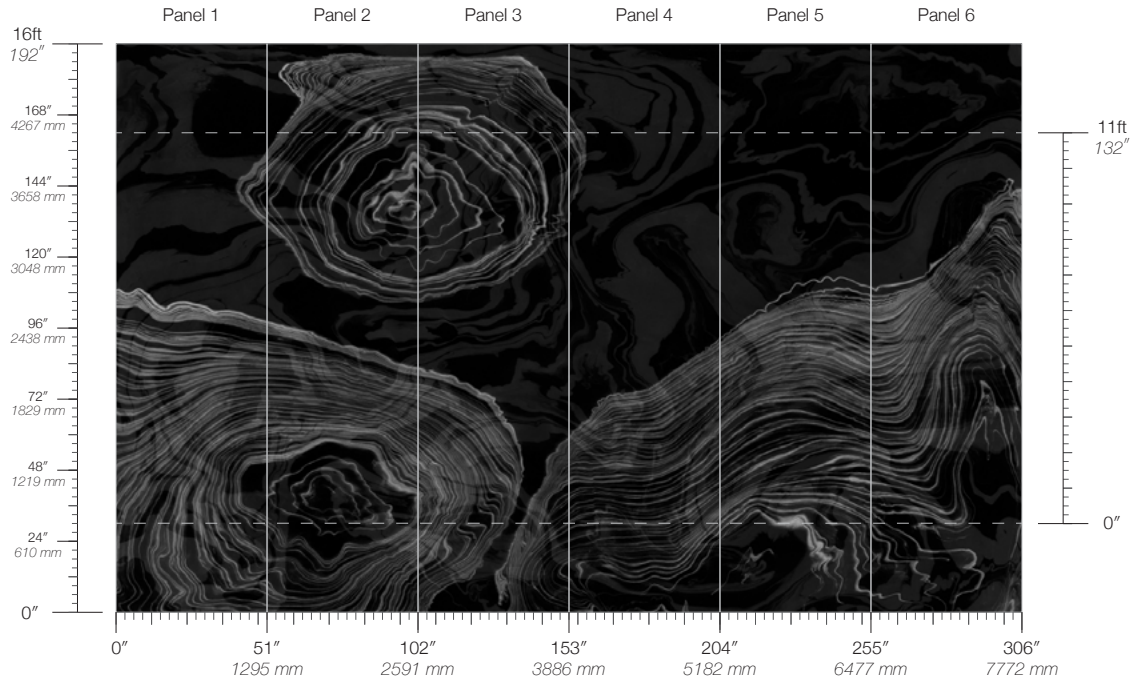

Calico

SUMI

Tear Sheet

Sumi is an illusion of water's invisible movements.

CURRENT

FLOW

PEBBLE

SALT

STONE

SWELL

TEMPEST

# Sumi Pebble

Suitable for residential and commercial projects

**COLOR**  
Pebble

**ITEM**  
2703

**CONTENT**  
Type II PVC-Free

**PANEL WIDTH**  
51" / 1295 mm trimmed

**PANEL HEIGHT**  
132" / 3353 mm standard  
192" / 4877 mm extended