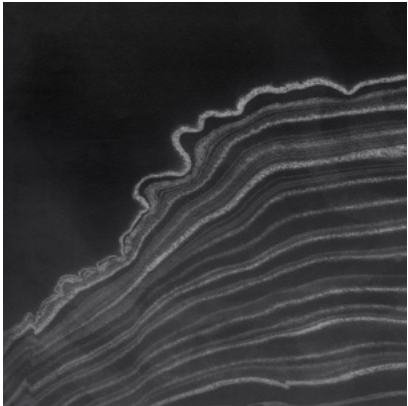

Calico

SUMI

Tear Sheet

Sumi is an illusion of water's invisible movements.

CURRENT

FLOW

PEBBLE

SALT

STONE

SWELL

TEMPEST

**REPEAT**  
Non-repeating

**STOCK**  
Made to order

**LEAD TIME**  
4 weeks to print

**MINIMUM**  
1 panel

**PRICE**  
Available upon request

**ORIGIN**  
USA

**DETAILS**  
Custom options available

**MAINTENANCE**  
Water-based cleanser

**DISCLAIMER**  
Refer to our website to see the full mural artwork. Reference the physical sample for color and texture. Panel maps represent mural artwork only.