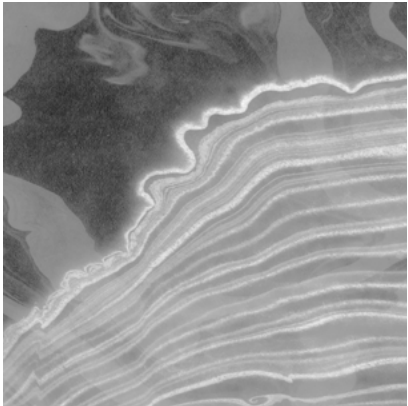

Calico

SUMI

Tear Sheet

Sumi is an illusion of water's invisible movements.

CURRENT

FLOW

PEBBLE

SALT

STONE

SWELL

TEMPEST

**REPEAT**  
Non-repeating

**STOCK**  
Made to order

**LEAD TIME**  
4 weeks to print

**MINIMUM**  
1 panel

**PRICE**  
Available upon request

**ORIGIN**  
USA

**DETAILS**  
Custom options available

**MAINTENANCE**  
Water-based cleanser