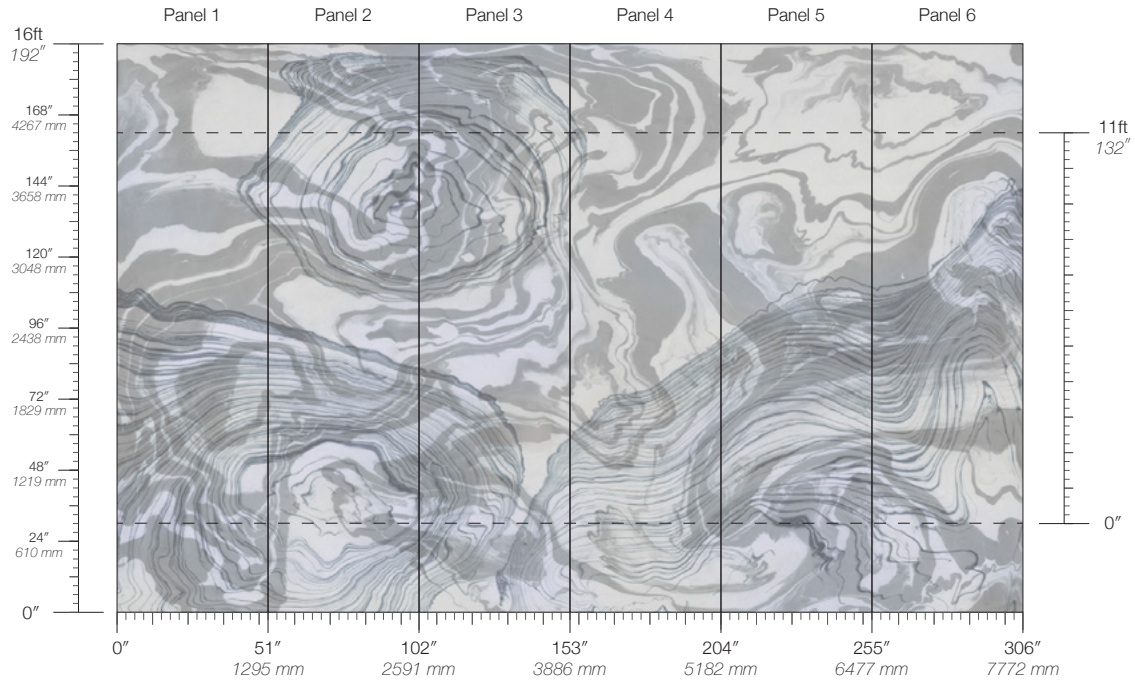

Sumi Flow

Suitable for residential and commercial projects

COLOR

Flow

STOCK

Made to order

ENVIRONMENTAL

Recycled Content
Phthalate Free
Low VOC
HPD Available

CONTACT

sales@calicowallpaper.com
+1 718 243 1705
57 Lispenard Street
New York, NY 10013 USA

ITEM

2702

LEAD TIME

4 weeks to print

CONTENT

Type II PVC-Free

MINIMUM

1 panel

SPECS

Polyester/Natural Fiber face
Fabric backing
14 oz per linear yard
435.2 g per linear meter
Dappled surface texture

DISCLAIMER

Refer to our website to see the full mural artwork. Reference the physical sample for color and texture. Panel maps represent mural artwork only.

PANEL WIDTH

51" / 1295 mm trimmed

PRICE

Available upon request

PANEL HEIGHT

132" / 3353 mm standard
192" / 4877 mm extended

ORIGIN

USA

DETAILS

Custom options available

TESTING

(US) ASTM E84 Adhered Class A
(CN) CAN/ULC-S102.2 Class A
CCC-W-408D Type II
W-101 Type II Class A
ASTM E96 Procedure B - 66 Perms

REPEAT

Non-repeating

MAINTENANCE

Water-based cleanser