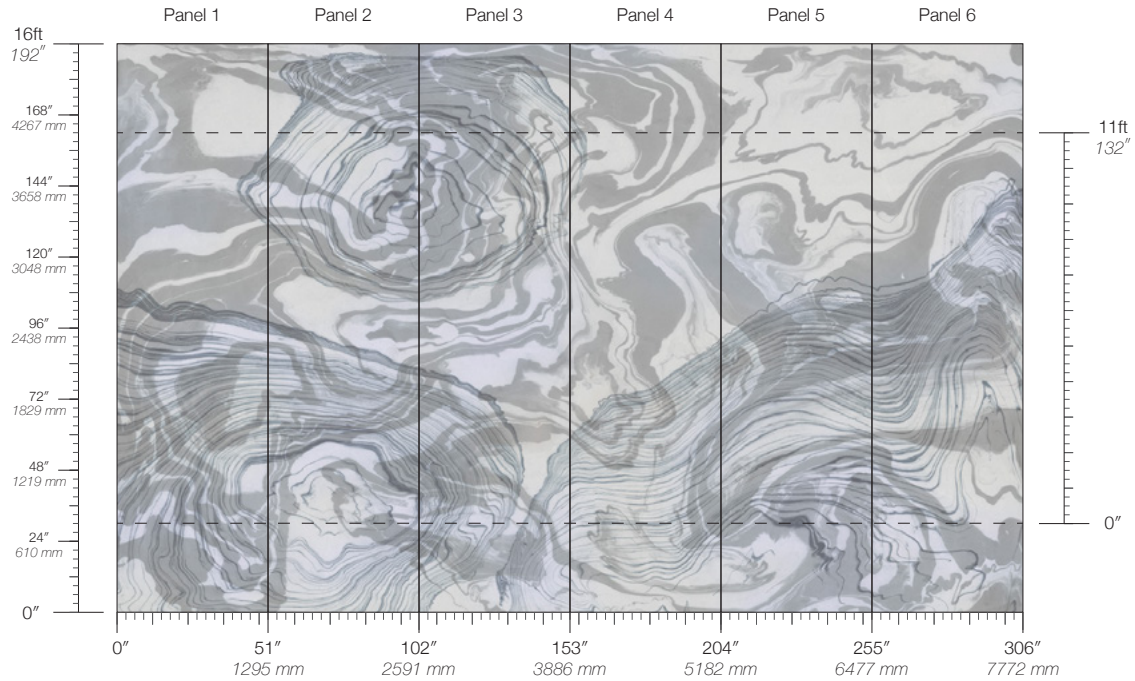

Sumi Flow

Suitable for residential and commercial projects

COLOR
Flow

STOCK
Made to order

REPEAT
Non-repeating

CONTACT
sales@calicowallpaper.com
+1 718 243 1705
57 Lispenard Street
New York, NY 10013 USA

ITEM
2702

MINIMUM
1 panel

LEAD TIME
4 weeks to print

CONTENT
Type II PVC-Free

MAINTENANCE
Water-based cleanser

ORIGIN
USA

DISCLAIMER
Panel maps represent mural artwork only. Reference the physical sample for color and texture.

PANEL WIDTH
51" / 1295 mm trimmed

FLAMMABILITY
ASTM E84 Adhered Class A

DETAILS
Custom options available

PANEL HEIGHT
132" / 3353 mm standard
192" / 4877 mm extended

ENVIRONMENTAL
Recycled Content, Phthalate Free
Low VOC, HPD Available

PRICE
Available upon request