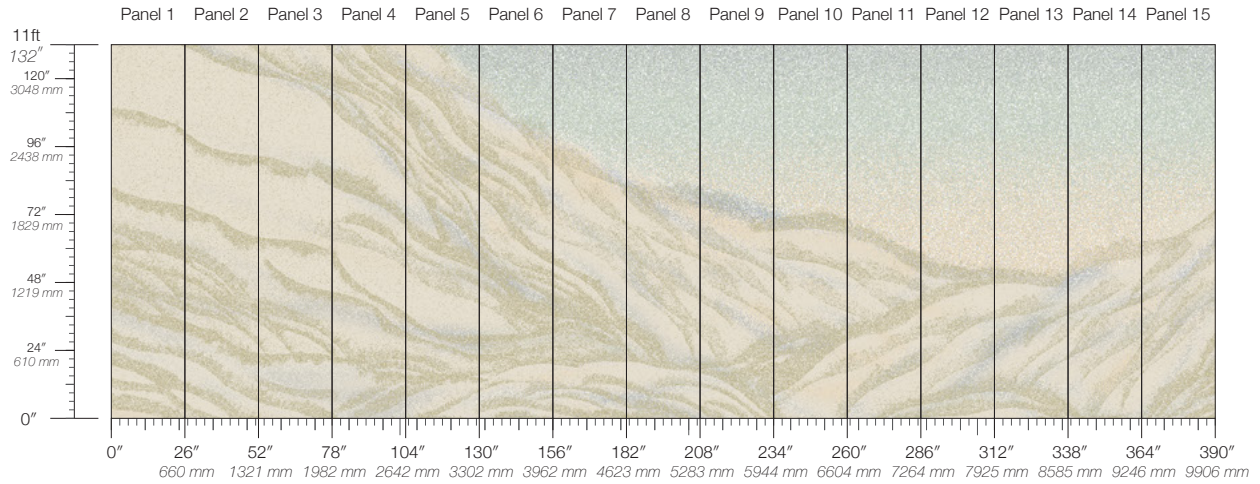

Singing Sand Canyon

Suitable for residential and some commercial projects

COLOR
Canyon

STOCK
Made to order

REPEAT
Non-repeating

CONTACT
sales@calicowallpaper.com
+1 718 243 1705
57 Lispenard Street
New York, NY 10013 USA

ITEM
3208

MINIMUM
1 panel

LEAD TIME
4 weeks to print

CONTENT
Clay-Coated Paper

MAINTENANCE
Water-based cleanser

ORIGIN
USA

DISCLAIMER
Panel maps represent mural artwork only. Reference the physical sample for color and texture.

PANEL WIDTH
26" / 661 mm trimmed

FLAMMABILITY
ASTM E84 Adhered Class A

DETAILS
Custom options available

PANEL HEIGHT
132" / 3353 mm standard

ENVIRONMENTAL
FSC Certified Content

PRICE
Available upon request