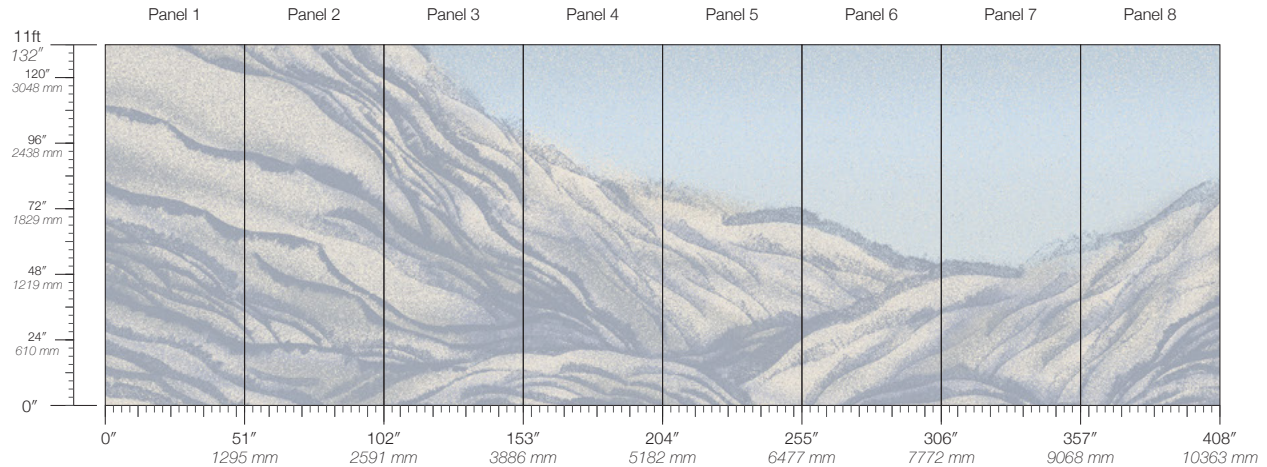

Singing Sand Ravine

Suitable for residential and commercial projects

COLOR
Ravine

STOCK
Made to order

REPEAT
Non-repeating

CONTACT
sales@calicowallpaper.com
+1 718 243 1705
57 Lispenard Street
New York, NY 10013 USA

ITEM
3204

MINIMUM
1 panel

LEAD TIME
4 weeks to print

CONTENT
Type II PVC-Free

MAINTENANCE
Water-based cleanser

ORIGIN
USA

DISCLAIMER
Panel maps represent mural artwork only. Reference the physical sample for color and texture.

PANEL WIDTH
51" / 1295 mm trimmed

FLAMMABILITY
ASTM E84 Adhered Class A

DETAILS
Custom options available

PANEL HEIGHT
132" / 3353 mm standard

ENVIRONMENTAL
Recycled Content, Phthalate Free
Low VOC, HPD Available

PRICE
Available upon request