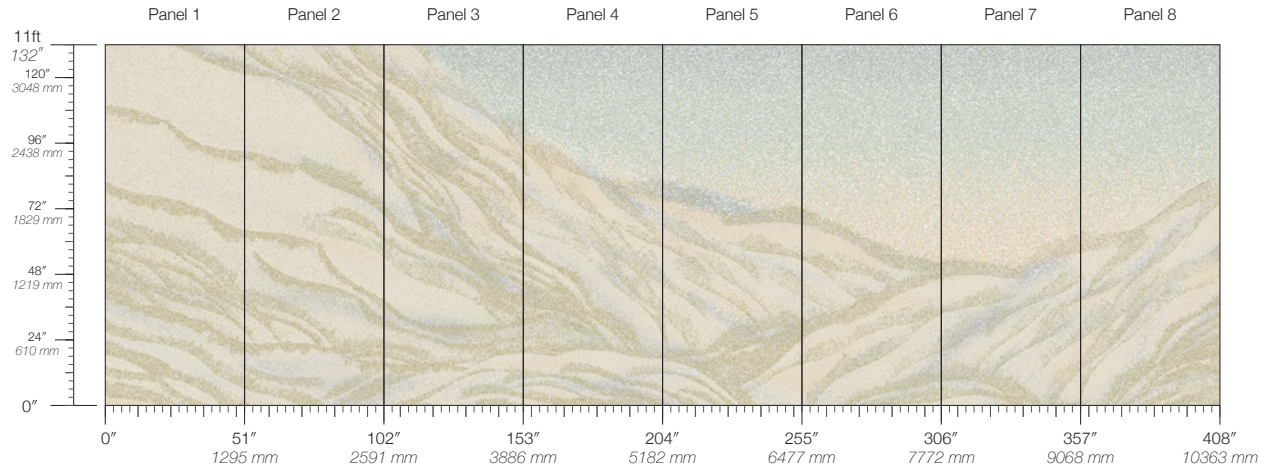

Singing Sand Canyon

Suitable for residential and commercial projects

COLOR
Canyon

STOCK
Made to order

REPEAT
Non-repeating

CONTACT
sales@calicowallpaper.com
+1 718 243 1705
57 Lispenard Street
New York, NY 10013 USA

ITEM
3202

MINIMUM
1 panel

LEAD TIME
4 weeks to print

CONTENT
Type II PVC-Free

MAINTENANCE
Water-based cleanser

ORIGIN
USA

DISCLAIMER
Panel maps represent mural artwork only. Reference the physical sample for color and texture.

PANEL WIDTH
51" / 1295 mm trimmed

FLAMMABILITY
ASTM E84 Adhered Class A

DETAILS
Custom options available

PANEL HEIGHT
132" / 3353 mm standard

ENVIRONMENTAL
Recycled Content, Phthalate Free
Low VOC, HPD Available

PRICE
Available upon request