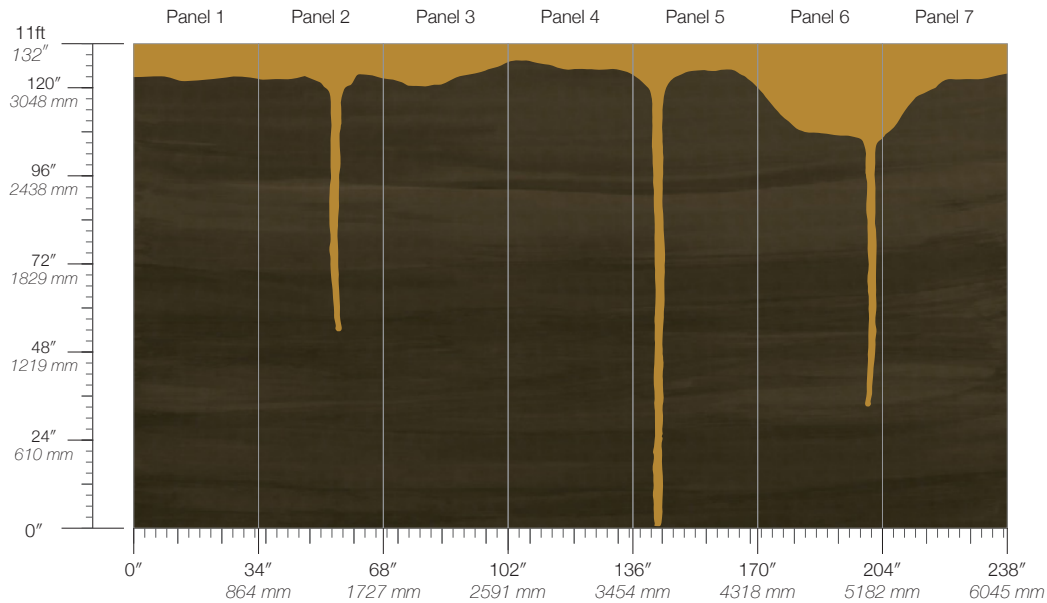

Satori Zenith

Suitable for residential and some commercial projects

COLOR
Zenith

STOCK
Made to order

REPEAT
Non-repeating

CONTACT
sales@calicowallpaper.com
+1 718 243 1705
57 Lispenard Street
New York, NY 10013 USA

ITEM
1806

MINIMUM
1 panel

LEAD TIME
4 weeks to print

CONTENT
Dutch Metal Leaf

MAINTENANCE
Water-based cleanser

ORIGIN
USA

DISCLAIMER
Panel maps represent mural artwork only. Reference the physical sample for color and texture.

PANEL WIDTH
34" / 864 mm trimmed

FLAMMABILITY
ASTM E84 Adhered Class A

DETAILS
Custom options available

PANEL HEIGHT
132" / 3353 mm standard

ENVIRONMENTAL
Formaldehyde Free,
Heavy Metal Free

PRICE
Available upon request