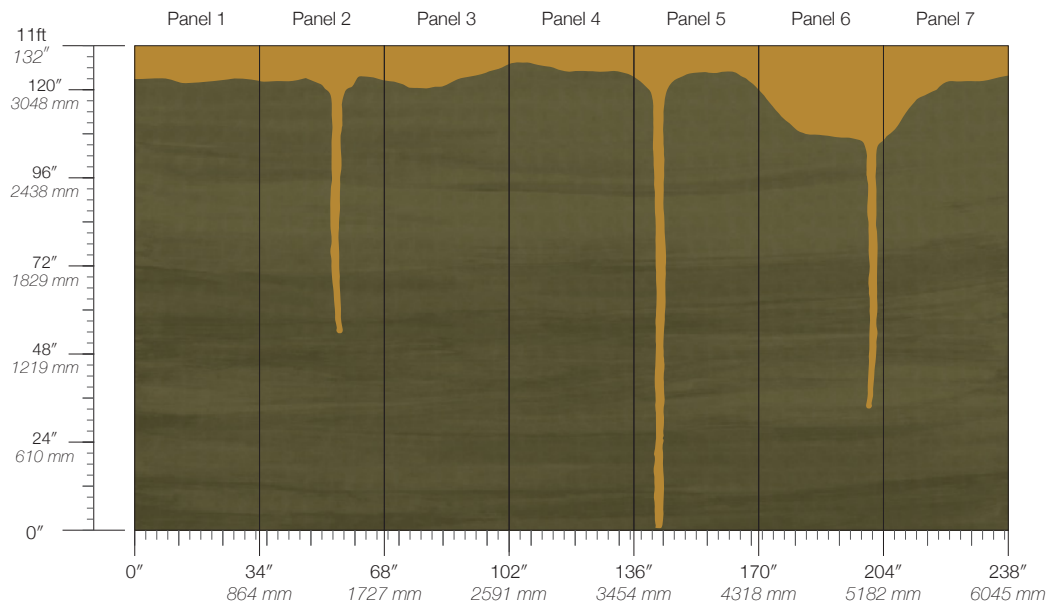

Satori Fir

Suitable for residential and some commercial projects

COLOR
Fir

STOCK
Made to order

REPEAT
Non-repeating

CONTACT
sales@calicowallpaper.com
+1 718 243 1705
57 Lispenard Street
New York, NY 10013 USA

ITEM
1802

MINIMUM
1 panel

LEAD TIME
4 weeks to print

CONTENT
Dutch Metal Leaf

MAINTENANCE
Water-based cleanser

ORIGIN
USA

DISCLAIMER
Panel maps represent mural artwork only. Reference the physical sample for color and texture.

PANEL WIDTH
34" / 864 mm trimmed

FLAMMABILITY
ASTM E84 Adhered Class A

DETAILS
Custom options available

PANEL HEIGHT
132" / 3353 mm standard

ENVIRONMENTAL
Formaldehyde Free,
Heavy Metal Free

PRICE
Available upon request