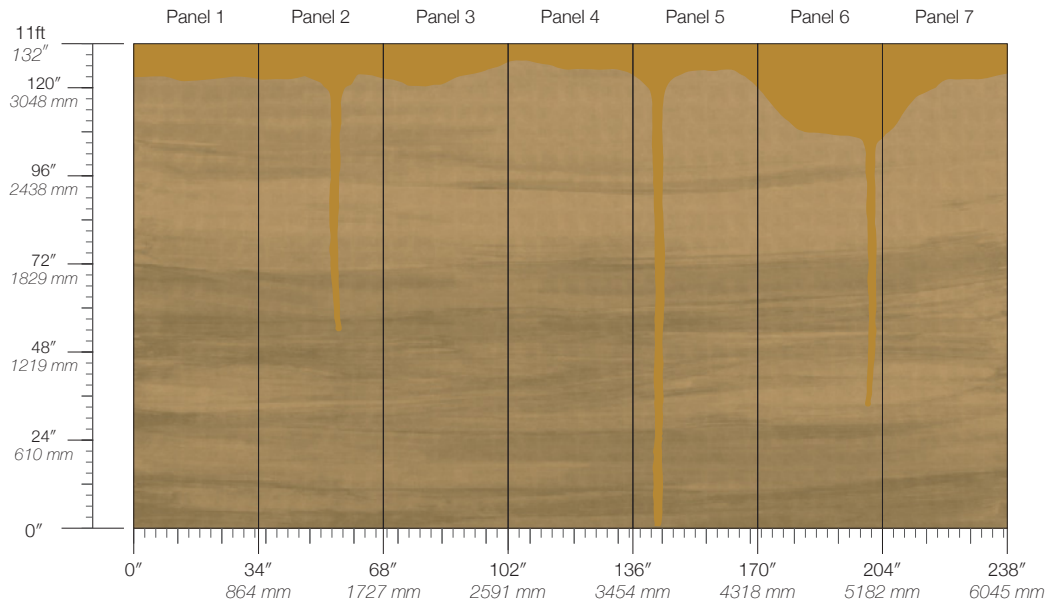

Satori Plateau

Suitable for residential and some commercial projects

COLOR
Plateau

STOCK
Made to order

REPEAT
Non-repeating

CONTACT
sales@calicowallpaper.com
+1 718 243 1705
57 Lispenard Street
New York, NY 10013 USA

ITEM
1804

MINIMUM
1 panel

LEAD TIME
4 weeks to print

CONTENT
Dutch Metal Leaf

MAINTENANCE
Water-based cleanser

ORIGIN
USA

DISCLAIMER
Panel maps represent mural artwork only. Reference the physical sample for color and texture.

PANEL WIDTH
34" / 864 mm trimmed

FLAMMABILITY
ASTM E84 Adhered Class A

DETAILS
Custom options available

PANEL HEIGHT
132" / 3353 mm standard

ENVIRONMENTAL
Formaldehyde Free,
Heavy Metal Free

PRICE
Available upon request