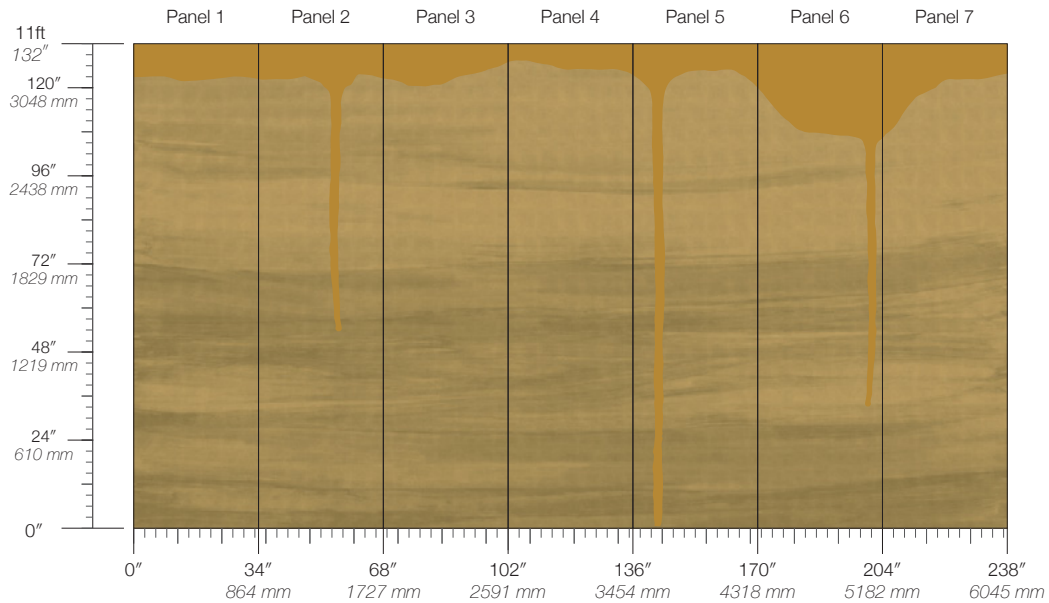

Satori Wildfire

Suitable for residential and some commercial projects

COLOR
Wildfire

STOCK
Made to order

REPEAT
Non-repeating

CONTACT
sales@calicowallpaper.com
+1 718 243 1705
57 Lispenard Street
New York, NY 10013 USA

ITEM
1805

MINIMUM
1 panel

LEAD TIME
4 weeks to print

CONTENT
Dutch Metal Leaf

MAINTENANCE
Water-based cleanser

ORIGIN
USA

DISCLAIMER
Panel maps represent mural artwork only. Reference the physical sample for color and texture.

PANEL WIDTH
34" / 864 mm trimmed

FLAMMABILITY
ASTM E84 Adhered Class A

DETAILS
Custom options available

PANEL HEIGHT
132" / 3353 mm standard

ENVIRONMENTAL
Formaldehyde Free,
Heavy Metal Free

PRICE
Available upon request