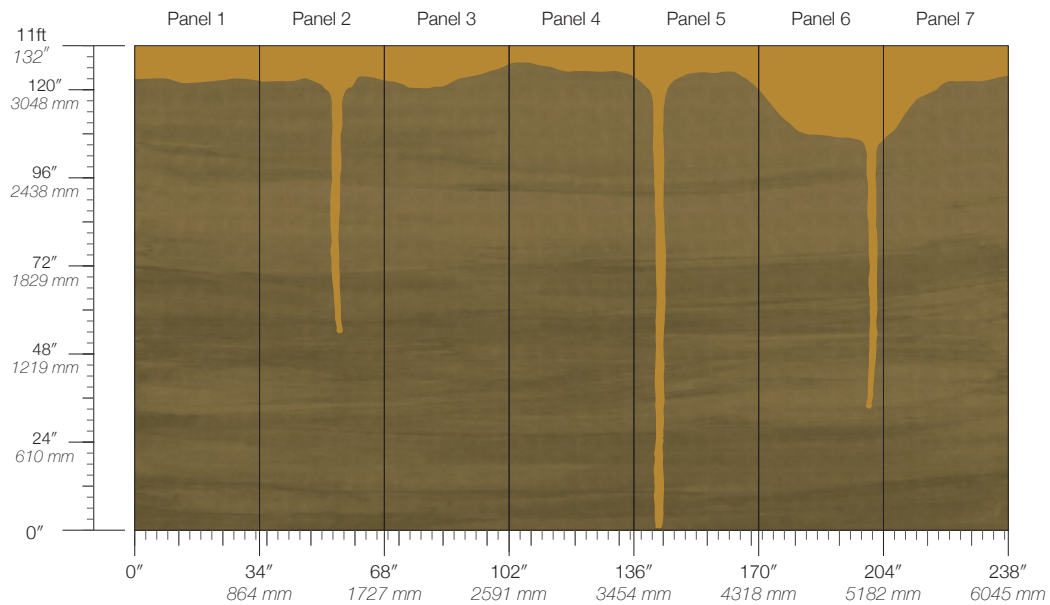

Satori Mountain

Suitable for residential and some commercial projects

COLOR
Mountain

STOCK
Made to order

REPEAT
Non-repeating

CONTACT
sales@calicowallpaper.com
+1 718 243 1705
57 Lispenard Street
New York, NY 10013 USA

ITEM
1803

MINIMUM
1 panel

LEAD TIME
4 weeks to print

CONTENT
Dutch Metal Leaf

MAINTENANCE
Water-based cleanser

ORIGIN
USA

DISCLAIMER
Panel maps represent mural artwork only. Reference the physical sample for color and texture.

PANEL WIDTH
34" / 864 mm trimmed

FLAMMABILITY
ASTM E84 Adhered Class A

DETAILS
Custom options available

PANEL HEIGHT
132" / 3353 mm standard

ENVIRONMENTAL
Formaldehyde Free,
Heavy Metal Free

PRICE
Available upon request