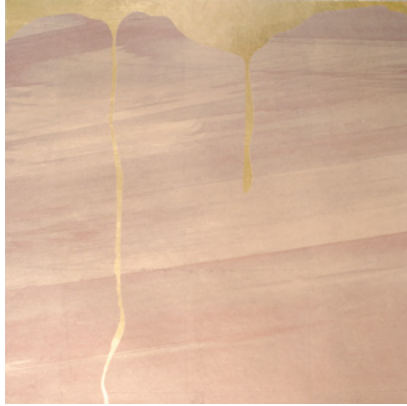

Calico

SATORI

Tear Sheet

Satori features a striking metallic line that is inspired by Kintsugi.

ECHO

FIR

MOUNTAIN

PLATEAU

WILDFIRE

ZENITH

Satori Echo

Suitable for residential and some commercial projects

COLOR

Echo

STOCK

Made to order