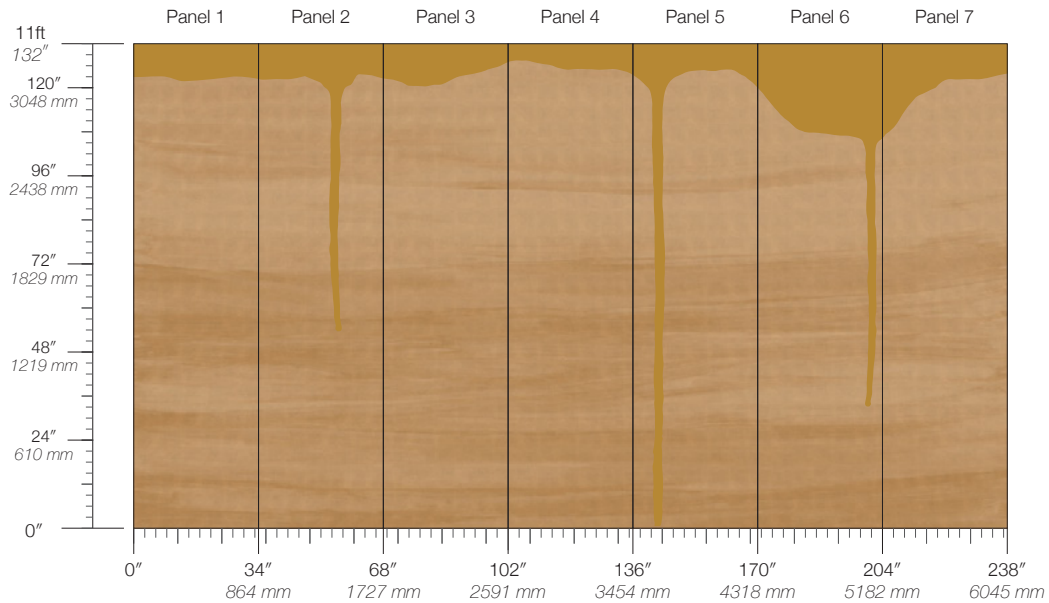

Satori Echo

Suitable for residential and some commercial projects

COLOR

Echo

STOCK

Made to order

REPEAT

Non-repeating

CONTACT

sales@calicowallpaper.com
+1 718 243 1705
57 Lispenard Street
New York, NY 10013 USA

ITEM

1801

MINIMUM

1 panel

LEAD TIME

4 weeks to print

CONTENT

Dutch Metal Leaf

MAINTENANCE

Water-based cleanser

ORIGIN

USA

DISCLAIMER

Panel maps represent mural artwork only. Reference the physical sample for color and texture.

PANEL WIDTH

34" / 864 mm trimmed

FLAMMABILITY

ASTM E84 Adhered Class A

DETAILS

Custom options available

PANEL HEIGHT

132" / 3353 mm standard

ENVIRONMENTAL

Formaldehyde Free,
Heavy Metal Free

PRICE

Available upon request